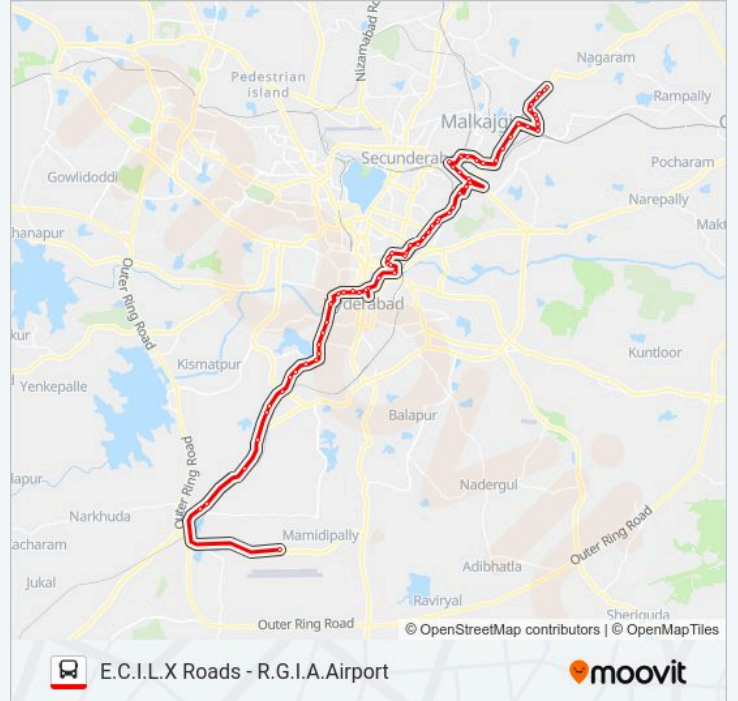

Carbide

Z.T.S. X Road

Z.T.S.

H.M.T.Bearings

Moula Ali Railway Colony

Lalapet Bus Stop

Santhi Nagar Lalaguda

Lalguda Railway Quarters

North Lalaguda

Market Road

Mettuguda

Mettuguda

Nin/Water Tank

Tarnaka Metro Station

Tarnaka Tsrtc Hospital

Dairy Farm (Ou Campus)

Manikeshwari Nagar

Arts College Bus Stop

Jamia Osmania Bus Stop

Ramnagar Gundu

Adikmet

Vidhya Nagar

Shankar Mutt

Nallakunta

Fever Hospital

Barkatpura

Tourist Hotel

Tourist / Kachiguda

Kachiguda X Road

Badi Chowdi

Sultana Bazar

Koti Maternity Hospital