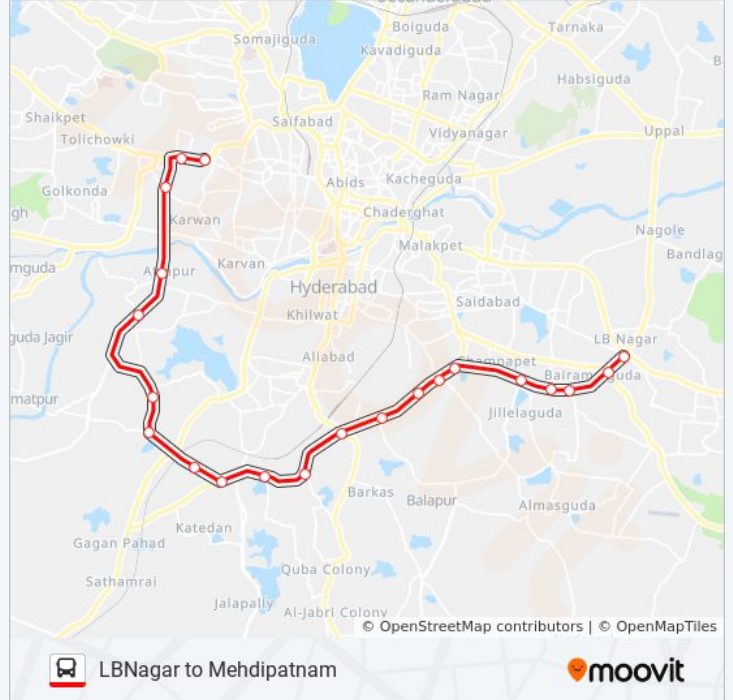

## Direction: Mehdipatnam

21 stops

[VIEW LINE SCHEDULE](#)

L.B Nagar  
Sagar Ring Road Owaisi Way  
T.K.R.Kaman / Shakti Nagar  
Gayatri Nagar X Road  
Manda Mallamma  
Owaisi Hospital  
Midhani Depot  
Drdl Bus Stop  
Baba Nagar  
Keshavagiri  
Chandrayangutta Bandlaguda  
Oddamgudem Stop 1  
Durga Nagar Katedan  
Durganagar  
Shivarampally X Road  
Weaker Section Colony / Shivarampally Quarters  
Upperpally X Road  
Attapur X Road  
Laxmi Nagar  
Rethi Bowli  
Mehdipatnam Bus Station

## 300L bus Time Schedule

Mehdipatnam Route Timetable:

Sunday	05:00 - 23:20
Monday	05:00 - 23:20
Tuesday	05:00 - 23:20
Wednesday	05:00 - 23:20
Thursday	05:00 - 23:20
Friday	05:00 - 23:20
Saturday	05:00 - 23:20

## 300L bus Info

**Direction:** Mehdipatnam

**Stops:** 21

**Trip Duration:** 42 min

**Line Summary:**

### 300L bus Info

**Direction:** Mehdipatnam

**Stops:** 25

**Trip Duration:** 52 min

**Line Summary:**

Drdl Bus Stop

Midhani Depot

Inner Ring Road - Champapet X Roads