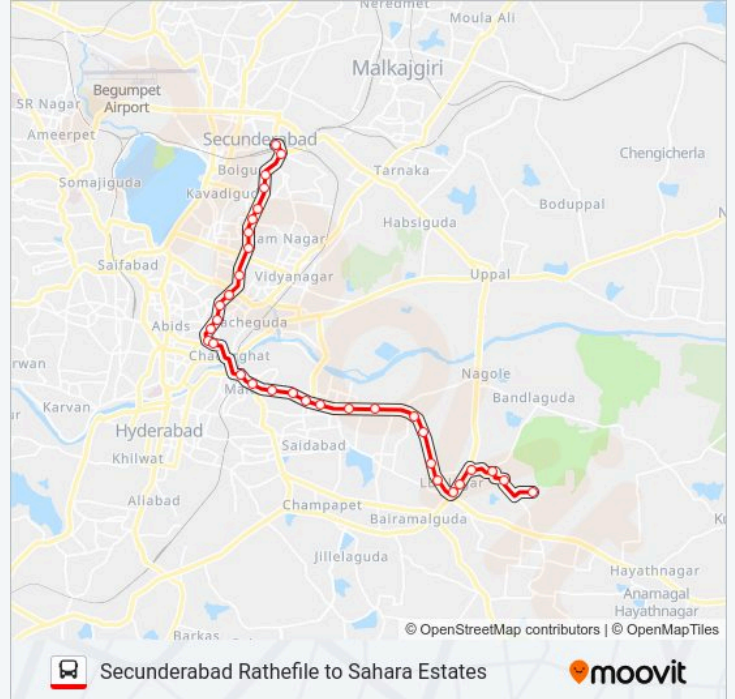

Malakpet Chermas

Malakpet Super Bazar

Saleem Nagar

T.V.Tower / Moosaram Bagh

Dilsukhnagar

Chaitanyapuri

Kothapet X Road Petrol Pump

Dwaraka Nagar / Ashtalakshmi Temple

N.T.R Market

L.B Nagar Metro Station

L.B Nagar

Central Bank Colony

Kamineni Bigbazaar

Mansoorabad 1 Stage

Mansoorabad Cross

Sahara Estates

1L bus time schedules and route maps are available in an offline PDF at moovitapp.com. Use the Moovit App to see live bus times, train schedule or subway schedule, and step-by-step directions for all public transit in Hyderabad.

© 2024 Moovit - All Rights Reserved