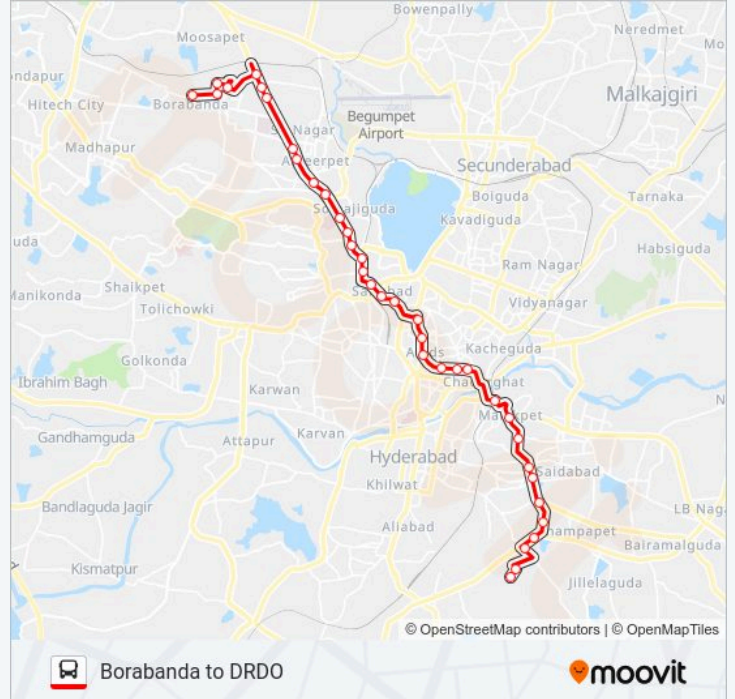

Saidabad

Saidabad

Is Sadan

Santosh Nagar

Owaisi Hospital

Midhani Bus Depot

Lab Quarters Main

Drdo

Direction: Borabanda Bus Stop

34 stops

[VIEW LINE SCHEDULE](#)

Drdo

Lab Quarters Main

Drdo Kanchanbagh

Owaisi Hospital

Is Sadan