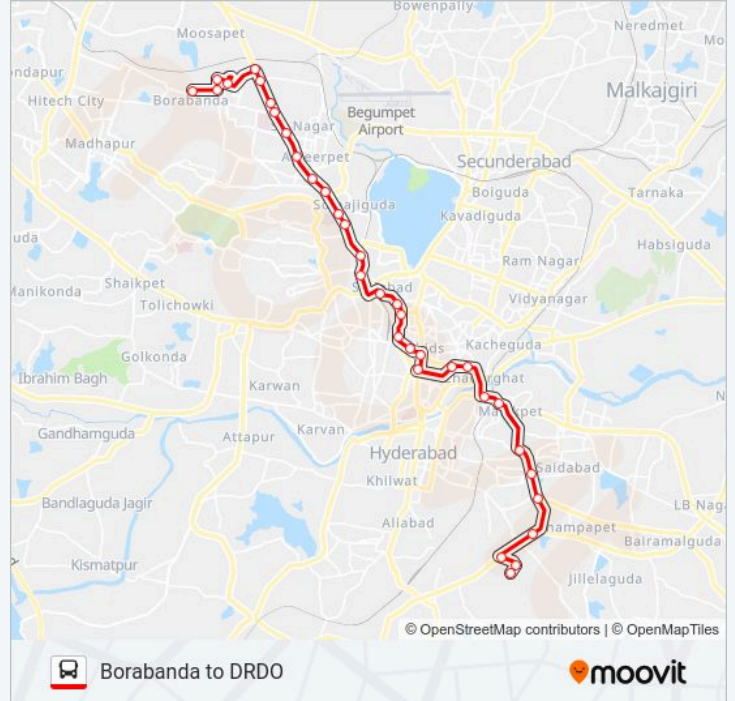

Nampally

Nampally Grand Plaza

Assembly

Lakdikapul Metro Station

Chintal Basti

Khairtabad

Erramanzil

Nims Bus Stop

Panjagutta Colony Bus Stop

Ameerpet Bus Stop

Mythrivanam

S.R.Nagar

E.S.I.Hospital Metro Station

Erragadda F.C.I.

Erragadda

Prem Nagar

P.R.Nagar

Kabir Nagar Bus Stop

Mothi Nagar

Borabanda Bus Station

102/9F bus time schedules and route maps are available in an offline PDF at moovitapp.com. Use the Moovit App to see live bus times, train schedule or subway schedule, and step-by-step directions for all public transit in Hyderabad.

© 2024 Moovit - All Rights Reserved