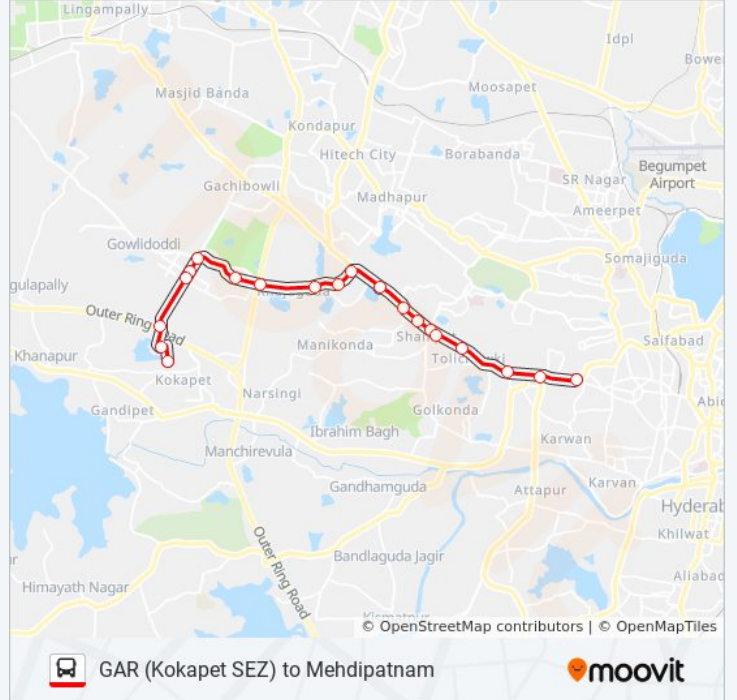

The 116MG bus line (GAR (Kokapet SEZ) to Mehdipatnam) has 2 routes. For regular weekdays, their operation hours are: (1) Gar (Kokapet Sez): 06:00 - 21:30(2) Mehdipatnam: 06:50 - 21:45

Use the Moovit App to find the closest 116MG bus station near you and find out when is the next 116MG bus arriving.

Direction: Gar (Kokapet Sez)

20 stops

[VIEW LINE SCHEDULE](#)

Mehdipatnam Bus Station
Rethibowli
Salarjung Colony Bus Stop
Galaxy Bus Stop
Brindavan Colony Road 8-1-523/8
Shaikpet Nala
Narayanamma Engineering College
Dargah Tombs Road
Lid Cap
Khajaguda X Road
Chitrapuri Colony
Delhi Public School Nanakramguda
Nanakramguda Junction
Nanakramguda
Wipro Nanakramguda
I.C.I.C.I.
Infotech
Kokapet Exit 1
Capgemini Kokapet
Kokapet Village

116MG bus Time Schedule

Gar (Kokapet Sez) Route Timetable:

Sunday	06:00 - 21:30
Monday	06:00 - 21:30
Tuesday	06:00 - 21:30
Wednesday	06:00 - 21:30
Thursday	06:00 - 21:30
Friday	06:00 - 21:30
Saturday	06:00 - 21:30

116MG bus Info**Direction:** Gar (Kokapet Sez)**Stops:** 20**Trip Duration:** 34 min**Line Summary:**

Direction: Mehdipatnam

18 stops

[VIEW LINE SCHEDULE](#)

- Kokapet Village
- Capgemini Kokapet
- Kokapet Exit 1 Stop
- Infotech
- I.C.I.C.I.
- Nanakramguda
- Nanakramguda Junction
- Chitrapuri Colony Stop
- Khajaguda Down
- Lid Cap
- Hs Dargha
- Shaikpet Nala
- Galaxy Bus Stop
- Brindavan Colony
- Salarjung Colony Bus Stop
- Nanal Nagar
- Rethi Bowli
- Mehdipatnam Bus Station