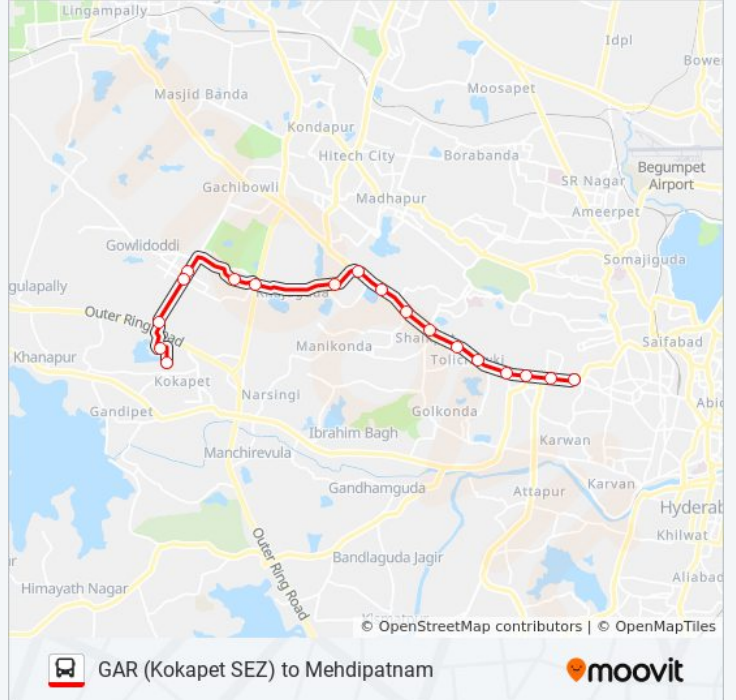

The 116MG bus line (GAR (Kokapet SEZ) to Mehdipatnam) has 2 routes. For regular weekdays, their operation hours are: (1) Gar (Kokapet Sez): 06:00 - 21:30(2) Mehdipatnam: 06:50 - 21:45

Use the Moovit App to find the closest 116MG bus station near you and find out when is the next 116MG bus arriving.

116MG bus Info**Direction:** Gar (Kokapet Sez)**Stops:** 20**Trip Duration:** 34 min**Line Summary:**

Direction: Mehdipatnam

18 stops

[VIEW LINE SCHEDULE](#)

- Kokapet Village
- Capgemini Kokapet
- Kokapet Exit 1 Stop
- Infotech
- I.C.I.C.I.
- Nanakramguda
- Nanakramguda Junction
- Chitrapuri Colony Stop
- Khajaguda Down
- Lid Cap
- Hs Dargha
- Shaikpet Nala
- Galaxy Bus Stop
- Brindavan Colony
- Salarjung Colony Bus Stop
- Nanal Nagar
- Rethi Bowli
- Mehdipatnam Bus Station

116MG bus Time Schedule

Mehdipatnam Route Timetable:

Sunday	06:50 - 21:45
Monday	06:50 - 21:45
Tuesday	06:50 - 21:45
Wednesday	06:50 - 21:45
Thursday	06:50 - 21:45
Friday	06:50 - 21:45
Saturday	06:50 - 21:45

116MG bus Info

Direction: Mehdipatnam

Stops: 18

Trip Duration: 32 min

Line Summary:

116MG bus time schedules and route maps are available in an offline PDF at moovitapp.com. Use the [Moovit App](#) to see live bus times, train schedule or subway schedule, and step-by-step directions for all public transit in Hyderabad.