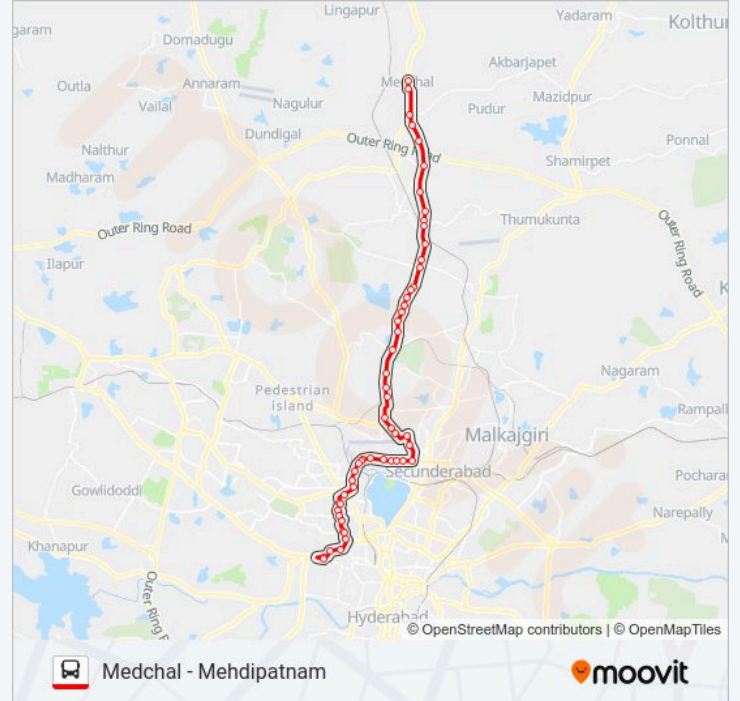

Begumpet / Prakash Nagar

Begumpet Police Lines

Yatri Nivas /Anand Theatre

Paradise

Airport Backside

Tadbund

Ashish Gardens

Chinna Thokata

Bowenpally Police Station

Bowenpally Check Post

M.M.R.Gardens

Military Dairy Farm

Suchitra Circle

Gidimetla Village

Angadipeta

N.C.L.Balaji Hospital - M.D.C.L.Kompally

Ganga Enclave

N.C.L.North Avenue

Cine Planet Kompally

Prajay

Dollapally X Road

Kompally

Vaishnavi Constructions

Farm Area Bus Stop

Kompally Bridge

Gundla Pochampally

Prestige

Kandlakoya Bus Stop

Cmr College Of Engineering And Technology

Medchal Gubba

Medchal Chekpost

Medchal Ambedkar Chowrasta