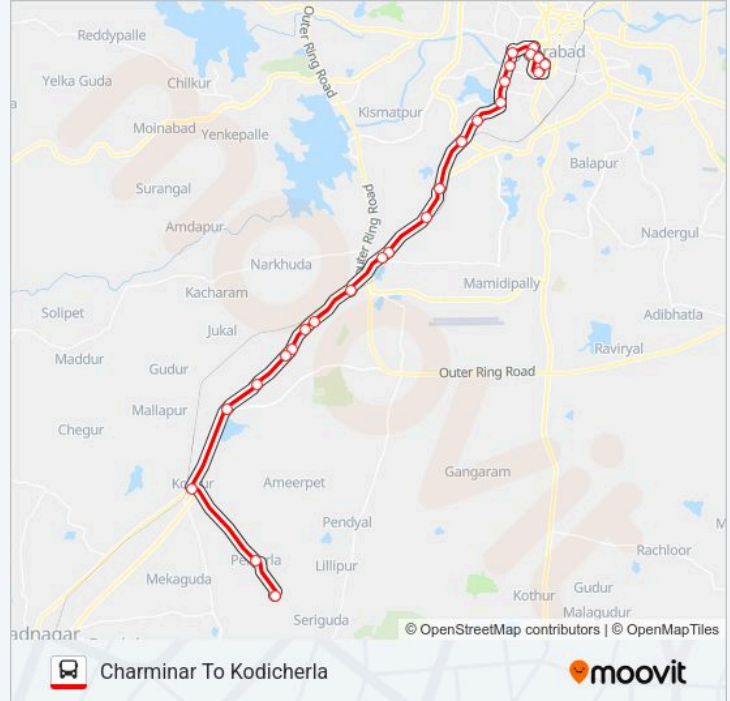

Palmakula Road

Kothur Village

Pinjerla

Kodicherla

Direction: Charminar

35 stops

[VIEW LINE SCHEDULE](#)

Kodicherla

Pinjerla

Kothur Village

Palmakula Road Stop

Madhanapally Road Stop

Muchintala X Road

Peddashapur Stop

Ghansimiyaguda Stop

Gandiguda Stop

Tonda Pally Stop

Shamshabad

Shamshabad Market

Satamrai

Gagan Pahad

A.G.College

Aramghar

Aramghar X Roads

Sardar Vallabhbhai Patel National Police Academy

537 bus Time Schedule

Charminar Route Timetable:

Monday	07:10-14:30
Tuesday	07:10-14:30
Wednesday	07:10-14:30
Thursday	07:10-14:30
Friday	07:10-14:30
Saturday	07:10-14:30
Sunday	07:10-14:30

537 bus Info

Direction: Charminar

Stops: 35

Trip Duration: 65 min

Line Summary: