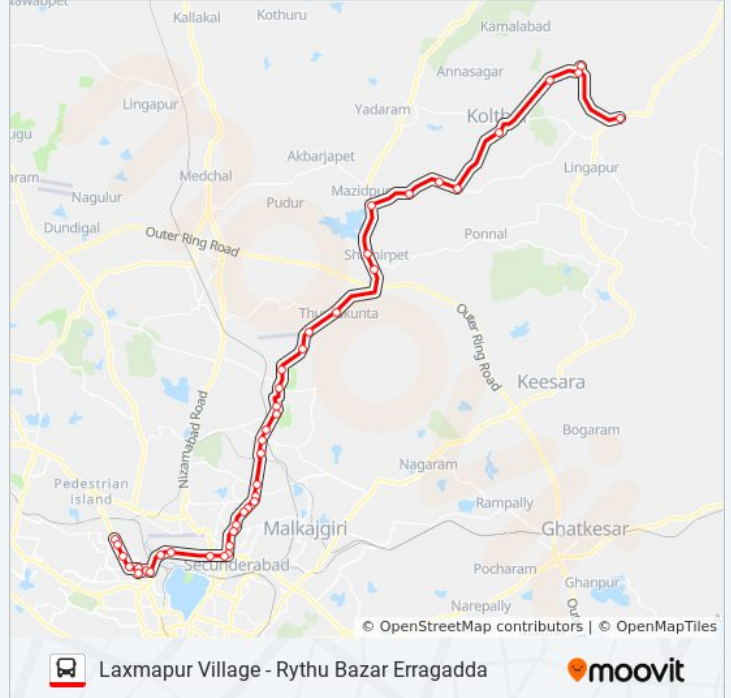

Devarayamjal Shameerpet

Hakimpet

Koteshwar Temple

Risala Bazar

Navabharat College Bus Stop - Bolarum

Bollaram

Rythu Bazar Bus Stop

Alwal Bus Stop

Lothkunta Bus Stop

Lalbazar

Tirumalgherry Bus Stop

Trimulgherry X Road

Hanuman Temple (Tirumalgherry)

Tirumalagiri

Karkhana

Vikrampur

Jubilee Bus Station

Patny

Swimming Pool North

Paradise Metro Station

Begumpet

Begumpet Bus Stop

Greenlands Bus Stop

Lal Bungalow Ameerpet

Sheeshmahal Bus Stop

Satyam Theatre Cross Roads

Mythrivanam

S.R.Nagar

E.S.I.Hospital Metro Station

Erragadda F.C.I.