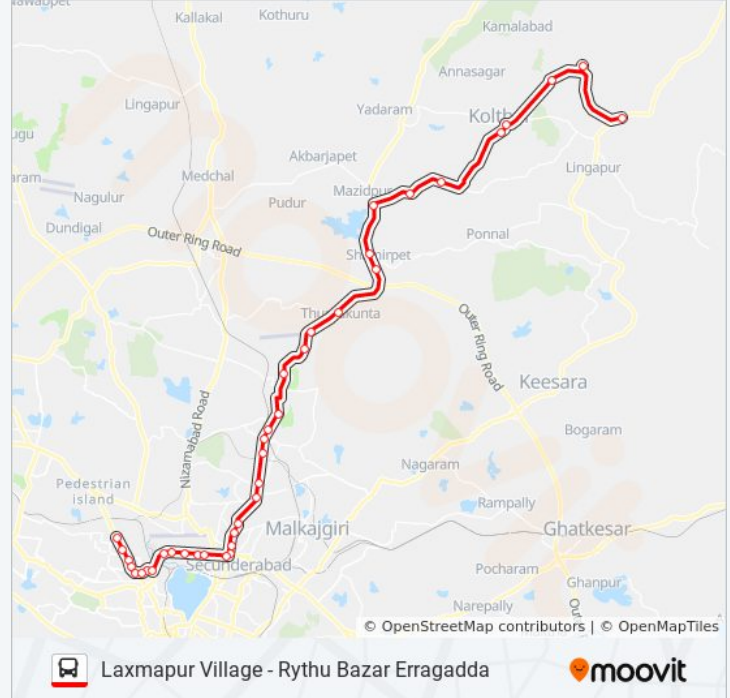

10/567 bus Info**Direction:** Laxmapur Village**Stops:** 38**Trip Duration:** 69 min**Line Summary:**

Alwal Bus Station

Raithu Bazar

Bollaram

Water Tank Risala

Hakimpet

Devarayamjal Shamirpet

Thumkuntha Bus Stop

Shah Meer Dargah

Shamirpet Police Station

Aliabad X Road

Aliabad

L G Malakpet

Kolthur

Kolthur

Anantharam

Narayanpur 567

Laxmapur Village

Direction: Rythu Bazar Erragadda

42 stops

[VIEW LINE SCHEDULE](#)

Laxmapur Village

Narayanpur 567

Narayanpura