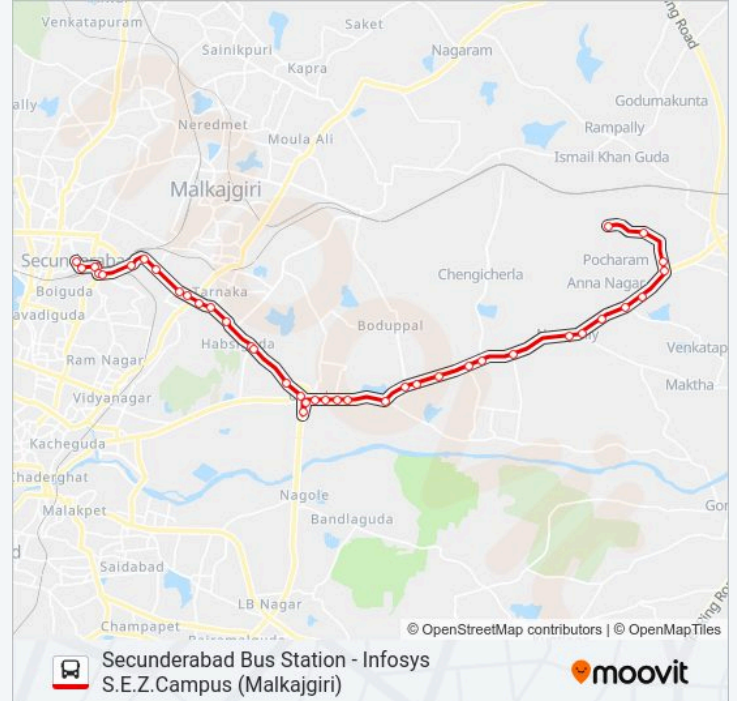

Chilakalaguda

Secunderabad/Chilkaiguda Circle Bus Stop

Secunderabad Tsrtc Rathifile Bus Station

Secunderabad Tsrtc Rathifile Bus Station

Secunderabad Railway Station

Secunderabad Bus Station (Gurudwara)

280ST bus time schedules and route maps are available in an offline PDF at moovitapp.com. Use the Moovit App to see live bus times, train schedule or subway schedule, and step-by-step directions for all public transit in Hyderabad.