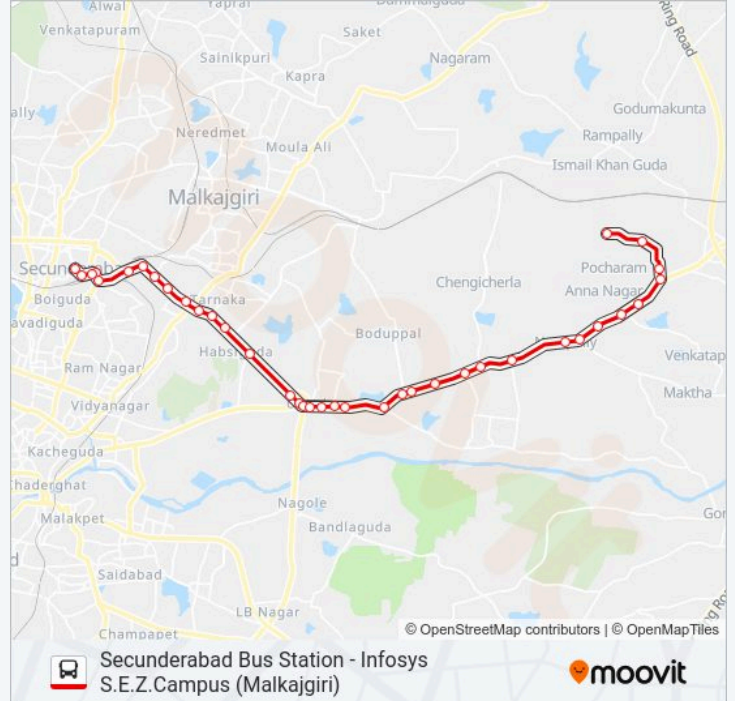

280ST Line**Secunderabad Bus Station - Infosys S.E.Z.Campus (Malkajiri)**

Get The App

The 280ST bus line (Secunderabad Bus Station - Infosys S.E.Z.Campus (Malkajiri)) has 2 routes. For regular weekdays, their operation hours are:

(1) Infosys S.E.Z.Campus (Malkajiri): 05:10-19:10(2) Secunderabad Bus Station (Gurudwara): 07:05-20:55

Use the Moovit App to find the closest 280ST bus station near you and find out when is the next 280ST bus arriving.

Direction: Infosys S.E.Z.Campus (Malkajiri)

37 stops

[VIEW LINE SCHEDULE](#)

Secunderabad Bus Station (Gurudwara)
Secunderabad Railway Station
Secunderabad Tsrtc Rathifile Bus Station
Secunderabad Tsrtc Rathifile Bus Station
Secunderabad/Chilkaiguda Circle
Alugadda Baavi South Bus Stop
Mettuguda Metro Station
Mettuguda
Nin/Water Tank
Tarnaka Metro Station
Tarnaka
Tarnaka Pushpak Bus Stop
Habsiguda
National Geophysical Research Institute (N.G.R.I)
Survey Of India
Uppal X Roads
Uppal X Road Bus Stop
Uppal Sub Station
Uppal Gandhi Statue
Uppal Bus Station

280ST bus Info**Direction:** Infosys S.E.Z.Campus (Malkajiri)**Stops:** 37**Trip Duration:** 54 min**Line Summary:**

Pochamma Temple
 Peerjadiguda Kaman
 Boduppal X Road
 Uppal Bus Depot
 National Highway 163
 Medipally
 Chengicherla X Road
 Central Power Research Institute
 Narapally
 Korramelu X Road
 Vijaypuri Colony
 Jodimetla X Road
 Vaibhav Colony
 Singapur Township X Road
 Sheela Sukriti Apartment
 Sanskruti Township C1 Gate
 Infosys S.E.Z.Campus (Malkajgiri)