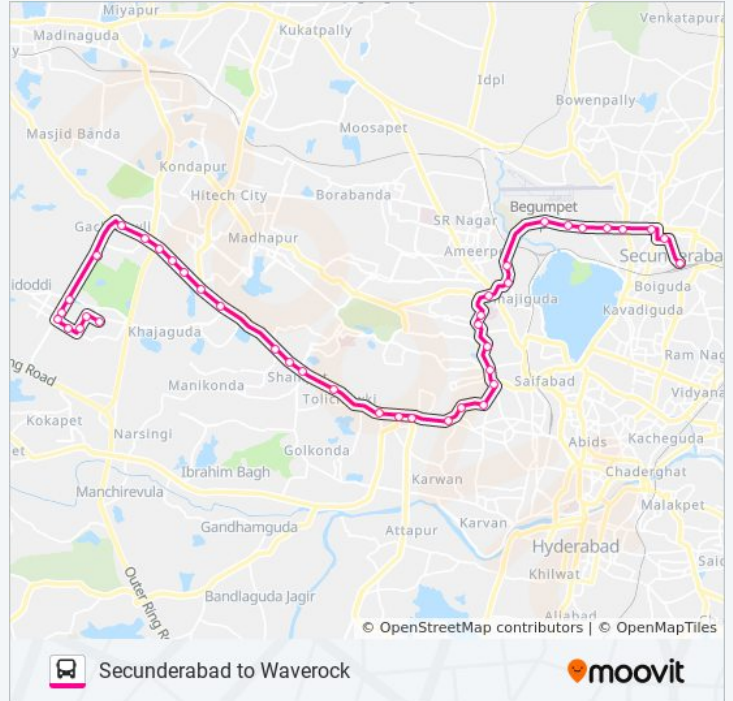

Use the Moovit App to find the closest 49M/216W bus station near you and find out when is the next 49M/216W bus arriving.

Direction: Secunderabad

45 stops

[VIEW LINE SCHEDULE](#)

Waverock

Polaris

Continental Hospitals

Continental Hospitals

49M/216W bus Info

Direction: Waverock

Stops: 41

Trip Duration: 62 min

Line Summary:

Polaris

Paayilis