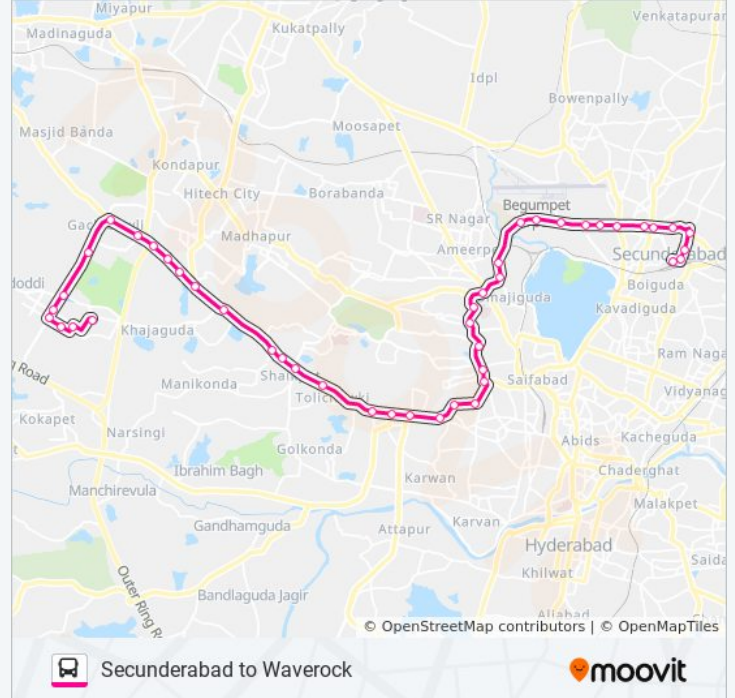

Begumpet Police Lines

Yatri Nivas /Anand Theatre

Paradise Metro Station

Swimming Pool North

Parade Ground Metro Station

W Marredpally Cross

Sangeeth

Secunderabad Keys High School

Rezimental Bazaar Lane Road

Secunderabad Railway Station

Secunderabad to Waverock

Direction: Waverock

41 stops

[VIEW LINE SCHEDULE](#)

Secunderabad Railway Station

Clock Tower