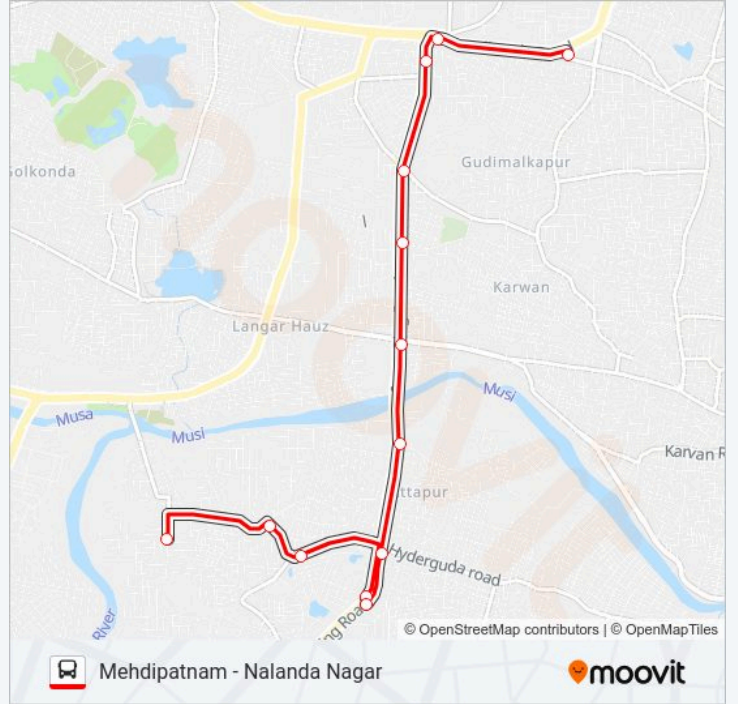

Use the Moovit App to find the closest 92JP bus station near you and find out when is the next 92JP bus arriving.

**Direction: Mehdiapatnam**

12 stops

[VIEW LINE SCHEDULE](#)

Nalanda Nagar  
Janpriya Nalanda Nagar  
Hyderguda  
Hyderguda X Road  
Attapur X Road  
Ring Road  
Jyothi Nagar  
Laxmi Nagar  
Rethibowli  
Rethibowli Bus Stop  
Rethi Bowli  
Mehdipatnam Bus Station

**92JP bus Time Schedule**

Mehdipatnam Route Timetable:

Monday	05:05-20:05
Tuesday	05:05-20:05
Wednesday	05:05-20:05
Thursday	05:05-20:05
Friday	05:05-20:05
Saturday	05:05-20:05
Sunday	05:05-20:05

**92JP bus Info****Direction:** Mehdiapatnam**Stops:** 12**Trip Duration:** 17 min**Line Summary:**

### 92JP bus Time Schedule

Nalanda Nagar Route Timetable:

Monday	05:50-20:50
Tuesday	05:50-20:50
Wednesday	05:50-20:50
Thursday	05:50-20:50
Friday	05:50-20:50
Saturday	05:50-20:50
Sunday	05:50-20:50

### 92JP bus Info

**Direction:** Nalanda Nagar

**Stops:** 13

**Trip Duration:** 18 min

**Line Summary:**

92JP bus time schedules and route maps are available in an offline PDF at [moovitapp.com](https://moovitapp.com). Use the Moovit App to see live bus times, train schedule or subway schedule, and step-by-step directions for all public transit in Hyderabad.