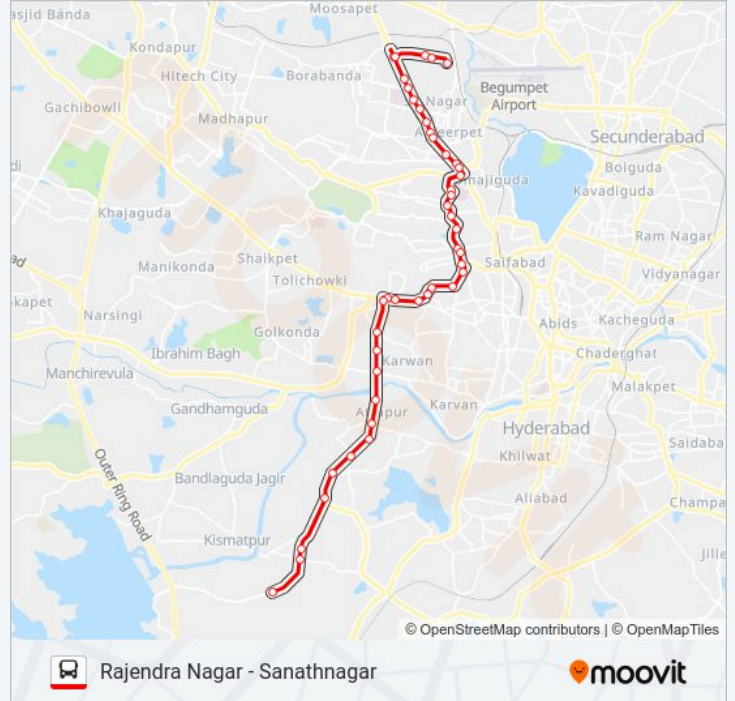

E.S.I.Hospital Metro Station

Erragadda F.C.I.

Erragadda

Erragadda

Sanath Nagar Police Station

Sanath Nagar

Sanath Nagar Bus Depot

Direction: Rajendra Nagar