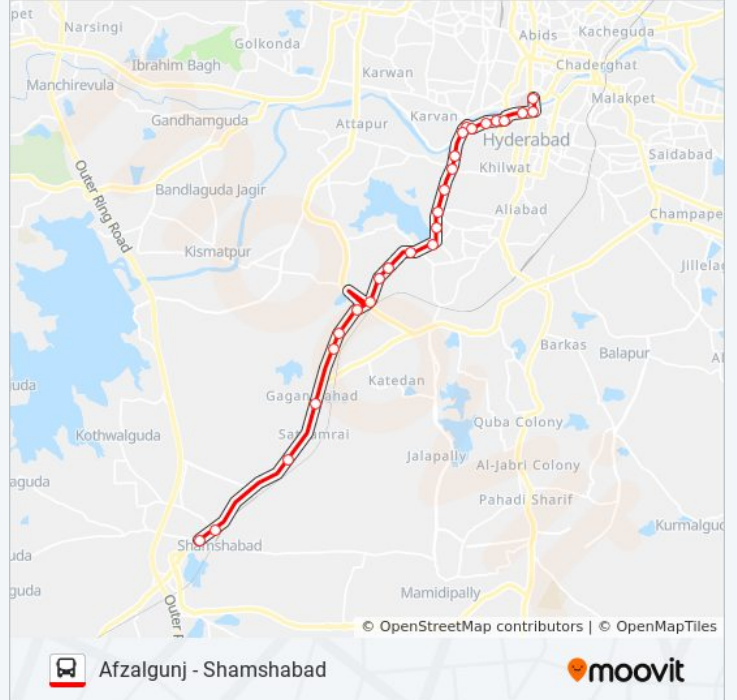

 **251S**

Afzalgunj - Shamshabad

Get The App

The 251S bus line (Afzalgunj - Shamshabad) has 2 routes. For regular weekdays, their operation hours are:

(1) Afzalgunj: 10:30(2) Shamshabad: 09:30

Use the Moovit App to find the closest 251S bus station near you and find out when is the next 251S bus arriving.

Direction: Afzalgunj

25 stops

[VIEW LINE SCHEDULE](#)

- Shamshabad
- Shamshabad Market
- Satamrai
- Gagan Pahad
- Budvel Railway Station
- A.G.College
- Aramghar
- Aramghar X Roads
- Sardar Vallabhbhai Patel National Police Academy
- Raghavendra Colony
- Hasan Nagar
- Danama Jhopdi
- Mir Alam Tank Filter Beds
- Thadban
- Nehru Zoological Park
- Bahadurpura
- Bahadurpura Police Station
- Puranapool Mastan Gati
- Puranapool
- Puranapool Out Post
- Petla Burj

251S bus Time Schedule

Afzalgunj Route Timetable:

Sunday	10:30
Monday	10:30
Tuesday	10:30
Wednesday	10:30
Thursday	10:30
Friday	10:30
Saturday	10:30

251S bus Info

Direction: Afzalgunj

Stops: 25

Trip Duration: 36 min

Line Summary:

City College

High Court

Nayapul

Afzalgunj

Direction: Shamshabad

24 stops

[VIEW LINE SCHEDULE](#)