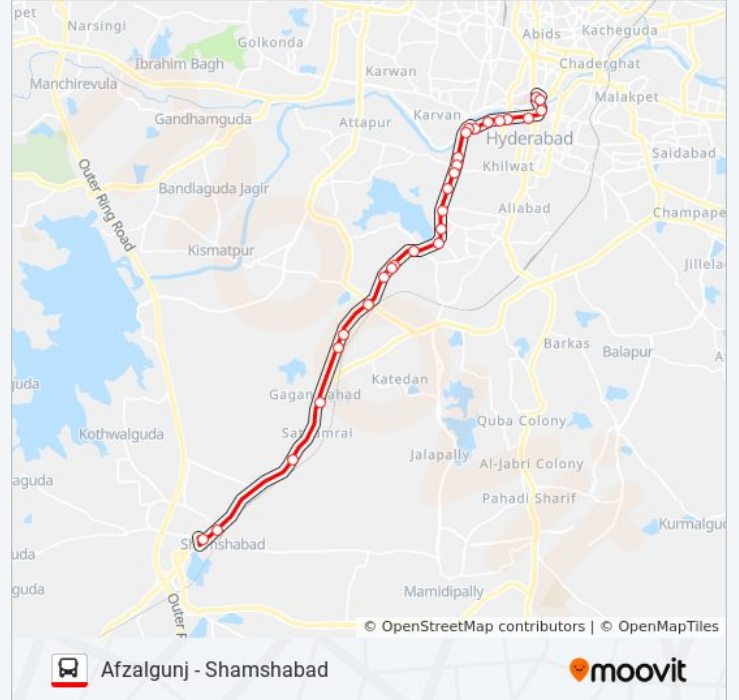

A.G.College

Budvel Railway Station

Gagan Pahad

Satamrai

Shamshabad Market

Shamshabad

251S bus time schedules and route maps are available in an offline PDF at moovitapp.com. Use the [Moovit App](#) to see live bus times, train schedule or subway schedule, and step-by-step directions for all public transit in Hyderabad.

[About Moovit](#) • [MaaS Solutions](#) • [Supported Countries](#) • [Mooviter Community](#)

© 2024 Moovit - All Rights Reserved

Check Live Arrival Times