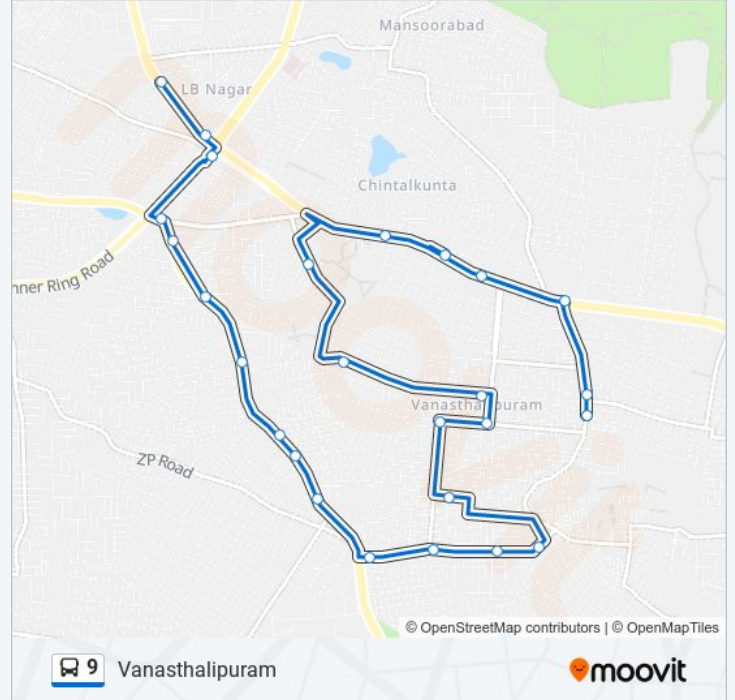

F.C.I.Colony

Sai Sharan Hospital

Chintalkunta

Vishnu Theatre

Panama Godown

Sushma Theatre Vanasthalipuram

Sampurna / Rythu Bazar

Vanasthalipuram

9 bus time schedules and route maps are available in an offline PDF at moovitapp.com. Use the [Moovit App](#) to see live bus times, train schedule or subway schedule, and step-by-step directions for all public transit in Hyderabad.

[About Moovit](#) • [MaaS Solutions](#) • [Supported Countries](#) • [Mooviter Community](#)

© 2024 Moovit - All Rights Reserved

Check Live Arrival Times