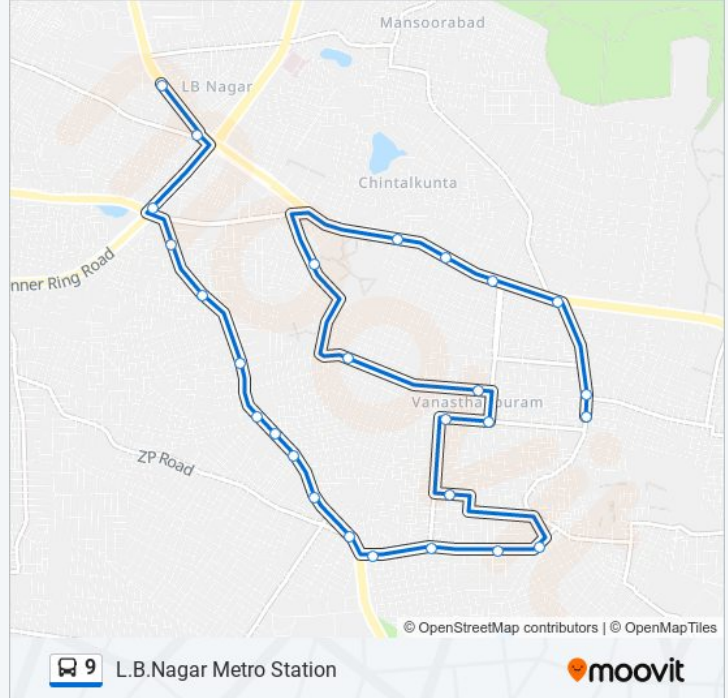

Use the Moovit App to find the closest 9 bus station near you and find out when is the next 9 bus arriving.

Direction: L.B.Nagar Metro Station

27 stops

[VIEW LINE SCHEDULE](#)

- Vanasthalipuram
- Sampurna / Rythu Bazar
- Sushma Theatre Vanasthalipuram
- Panama Godown Bus Stop
- Vishnu Theatre
- Chintalkunta
- Sai Sharan Hospital
- F.C.I.Colony
- Ganesha Temple
- Red Tank
- Government Hospital
- N.G.O's Colony
- Vaidehi Nagar
- Vaidehi Nagar
- S.K.D.Nagar
- B.N. Reddy Nagar
- B.N. Reddy Nagar
- Teachers Colony
- Hastinapur South (Naveena College)
- Hastinapur Central
- Hastinapuram North Bus Stop
- Panama Godown Bus Stop

9 bus Info

Direction: L.B.Nagar Metro Station

Stops: 27

Trip Duration: 36 min

Line Summary:

Omkar Nagar

L.B.Nagar

Sagar X Road

L.B Nagar

L.B Nagar Metro Station

Direction: Vanasthalipuram

26 stops

[VIEW LINE SCHEDULE](#)

L.B Nagar Metro Station

L.B Nagar

L.B Nagar

Direction: Vanasthalipuram

Stops: 26

Trip Duration: 36 min

Line Summary:

F.C.I.Colony

Sai Sharan Hospital

Chintalkunta

Vishnu Theatre