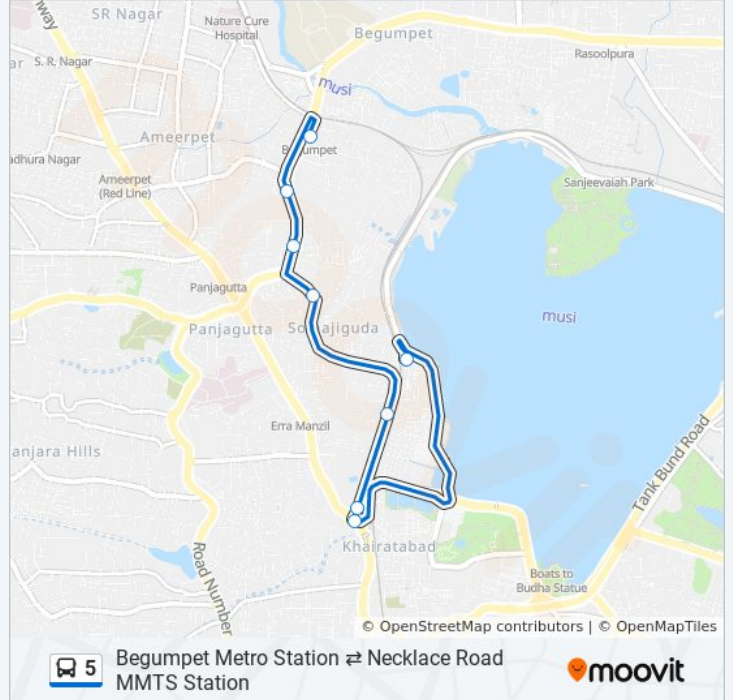

(1) Begumpet Metro Station: 8:30 AM - 9:00 PM (2) Necklace Road MMTS Station: 8:30 AM - 9:00 PM

Use the Moovit App to find the closest 5 bus station near you and find out when is the next 5 bus arriving.

Direction: Begumpet Metro Station

8 stops

[VIEW LINE SCHEDULE](#)

- Necklace Road MMTS Station
- Khairtabad
- Khairatabad X Road
- Raj Bhavan
- Somajiguda Bus Stop
- Greenlands / Blue Moon Hotel
- Paryataka Bhavan / Greenlands
- Begumpet Metro Station

5 bus Time Schedule

Begumpet Metro Station Route Timetable:

Sunday	Not Operational
Monday	8:30 AM - 9:00 PM
Tuesday	8:30 AM - 9:00 PM
Wednesday	8:30 AM - 9:00 PM
Thursday	8:30 AM - 9:00 PM
Friday	8:30 AM - 9:00 PM
Saturday	Not Operational

5 bus Info

Direction: Begumpet Metro Station

Stops: 8

Trip Duration: 12 min

Line Summary:

Direction: Necklace Road MMTS Station

8 stops

[VIEW LINE SCHEDULE](#)