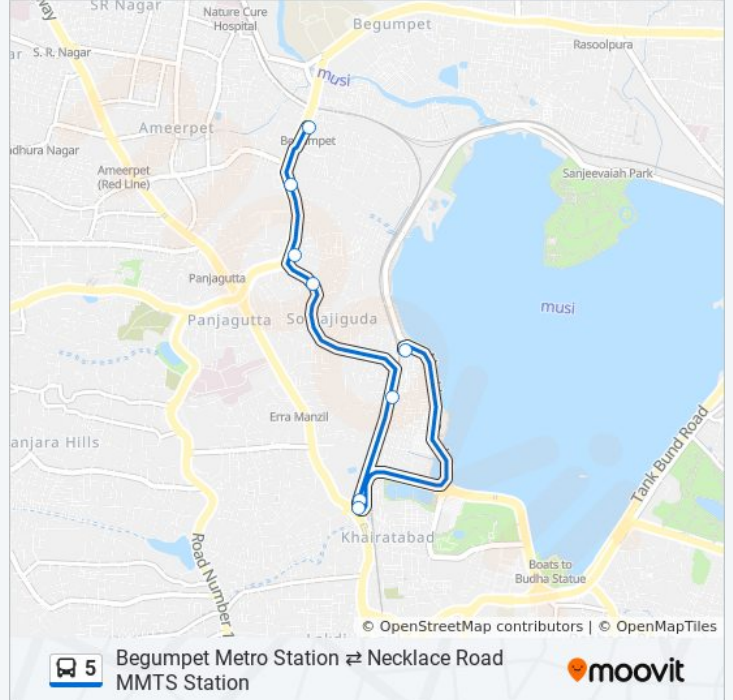

(1) Begumpet Metro Station: 8:30 AM - 9:00 PM (2) Necklace Road MMTS Station: 8:30 AM - 9:00 PM

Use the Moovit App to find the closest 5 bus station near you and find out when is the next 5 bus arriving.

5 bus Info

Direction: Begumpet Metro Station

Stops: 8

Trip Duration: 12 min

Line Summary:

Direction: Necklace Road MMTS Station

8 stops

[VIEW LINE SCHEDULE](#)

Necklace Road MMTS Station Route Timetable:

Sunday	Not Operational
Monday	8:30 AM - 9:00 PM
Tuesday	8:30 AM - 9:00 PM
Wednesday	8:30 AM - 9:00 PM
Thursday	8:30 AM - 9:00 PM
Friday	8:30 AM - 9:00 PM
Saturday	Not Operational

5 bus Info

Direction: Necklace Road MMTS Station

Stops: 8

Trip Duration: 12 min

Line Summary:

5 bus time schedules and route maps are available in an offline PDF at moovitapp.com. Use the [Moovit App](#) to see live bus times, train schedule or subway schedule, and step-by-step directions for all public transit in Hyderabad.