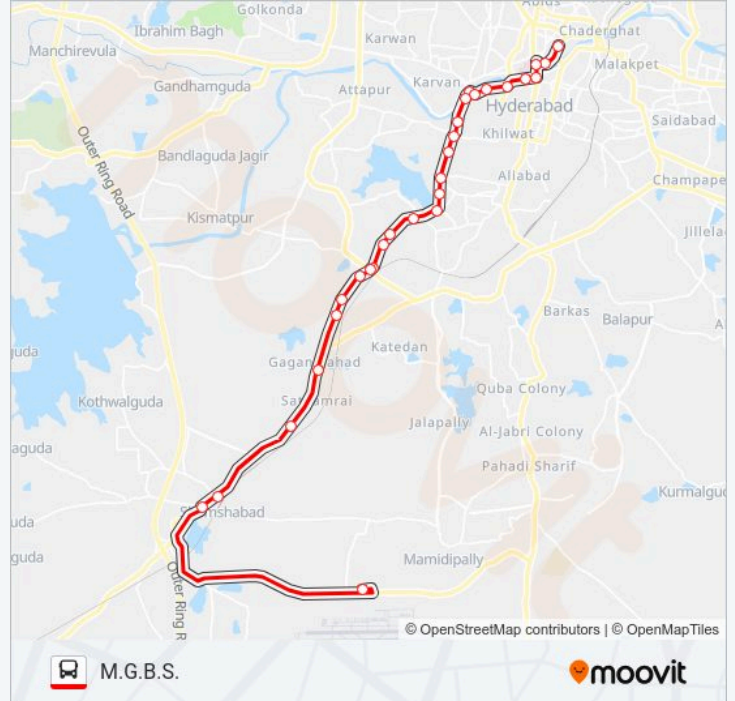

252D bus Info

Direction: M.G.B.S.

Stops: 29

Trip Duration: 42 min

Line Summary:

Puranapool Out Post

Petla Burj

City College

High Court

Nayapul

Afzalgunj

Afzalgunj Central Library

Central Bus Station (C.B.S)

Direction: R.G.I.A.Airport

27 stops

[VIEW LINE SCHEDULE](#)