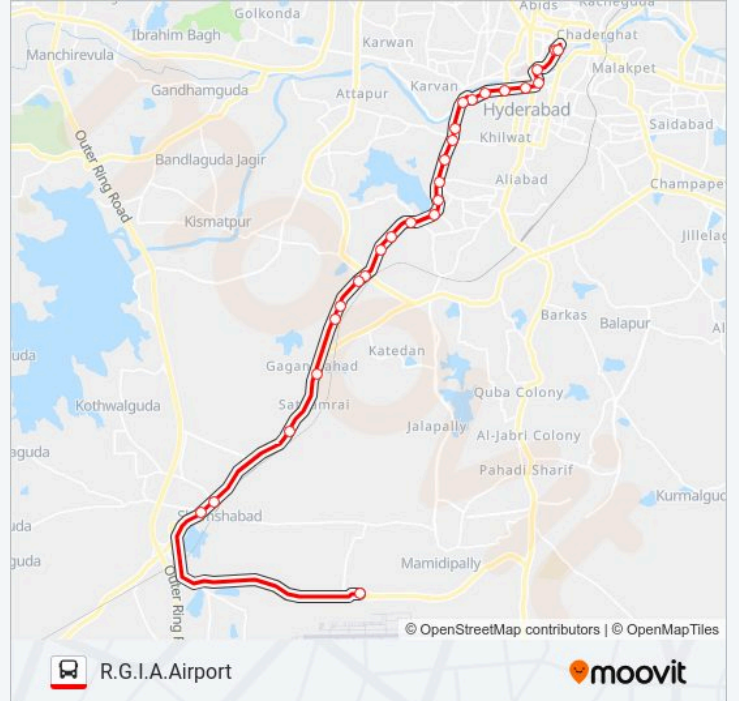

 **252D**

M.G.B.S.

Get The App

The 252D bus line (M.G.B.S.) has 2 routes. For regular weekdays, their operation hours are:

(1) M.G.B.S.: 10:30 - 19:45(2) R.G.I.A.Airport: 11:35 - 21:00

Use the Moovit App to find the closest 252D bus station near you and find out when is the next 252D bus arriving.

252D bus Info

Direction: R.G.I.A.Airport

Stops: 27

Trip Duration: 40 min

Line Summary:

Aramghar X Roads

Aramghar

A.G.College

Budvel Railway Station

Gagan Pahad

Satamrai

Shamshabad Market

Shamshabad

R.G.I.A.Airport

252D bus time schedules and route maps are available in an offline PDF at moovitapp.com. Use the Moovit App to see live bus times, train schedule or subway schedule, and step-by-step directions for all public transit in Hyderabad.