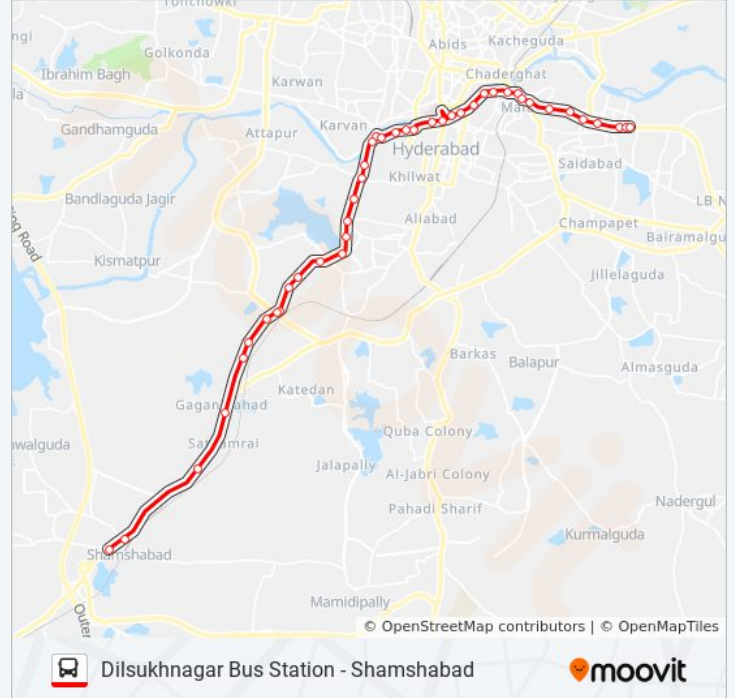

### 252D bus Info

**Direction:** Dilsukhnagar Bus Station

**Stops:** 40

**Trip Duration:** 49 min

**Line Summary:**

- Petla Burj
- City College
- High Court
- Nayapul
- Salarjung Museum
- Darulshifa
- Imlibun
- Azampura
- Chaderghat
- Chaderghat Bus Stop
- Nalgonda X Roads
- Yashoda Hospital
- Malakpet Chermas
- Malakpet Super Bazar
- Saleem Nagar
- T.V.Tower / Moosaram Bagh
- Dilsukhnagar
- Dilsukhnagar
- Dilsukhnagar Bus Station

**Direction: Shamshabad**

38 stops

[VIEW LINE SCHEDULE](#)

- Dilsukhnagar Bus Station
- Dilsukhnagar Bus Station (Opposite Side)
- Dilsukhnagar
- T.V.Tower / Moosaram Bagh
- Saleem Nagar
- Malakpet Super Bazar
- Malakpet Chermas
- Yashoda Hospital
- Nalgonda X Roads
- Chaderghat Bus Stop

**252D bus Info**

**Direction:** Shamshabad

**Stops:** 38

**Trip Duration:** 53 min