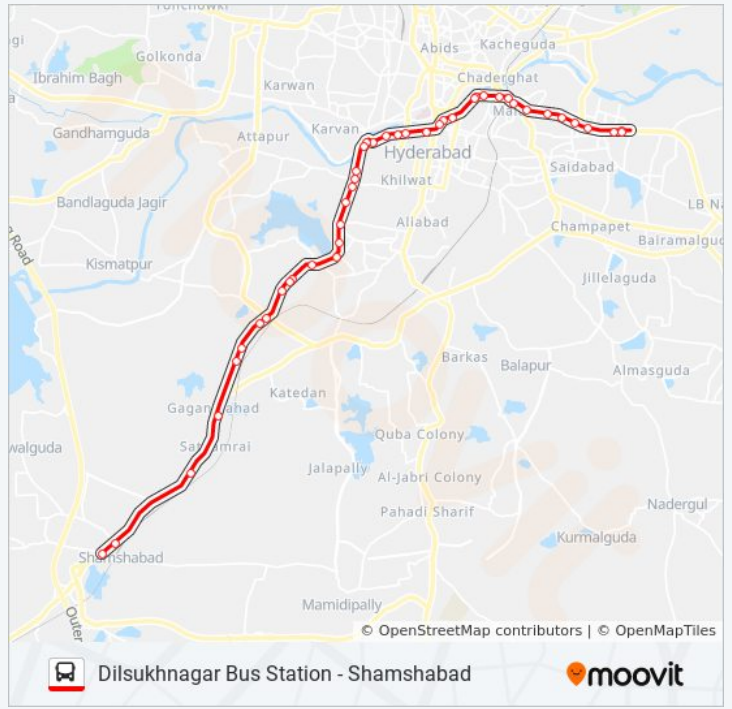

Line Summary:

Chaderghat

Azampura

Imlibun

Imlibun Bus Stop

Salarjung Museum

Nayapul

Madina

City College

Petla Burj

Puranapool Out Post

Puranapool Mastan Gati

Bahadurpura Police Station

Bahadurpura

Nehru Zoological Park

Thadban

Mir Alam Tank Filter Beds

Danama Jhopdi

Hasan Nagar

Raghavendra Colony

Sardar Vallabhbhai Patel National Police Academy

Aramghar X Roads

Aramghar

A.G.College

Budvel Railway Station

Gagan Pahad

Satamrai

Shamshabad Market

Shamshabad

252D bus time schedules and route maps are available in an offline PDF at moovitapp.com. Use the [Moovit App](#) to see live bus times, train schedule or subway schedule, and step-by-step directions for all public transit in Hyderabad.

[About Moovit](#) • [MaaS Solutions](#) • [Supported Countries](#) •

Check Live Arrival Times