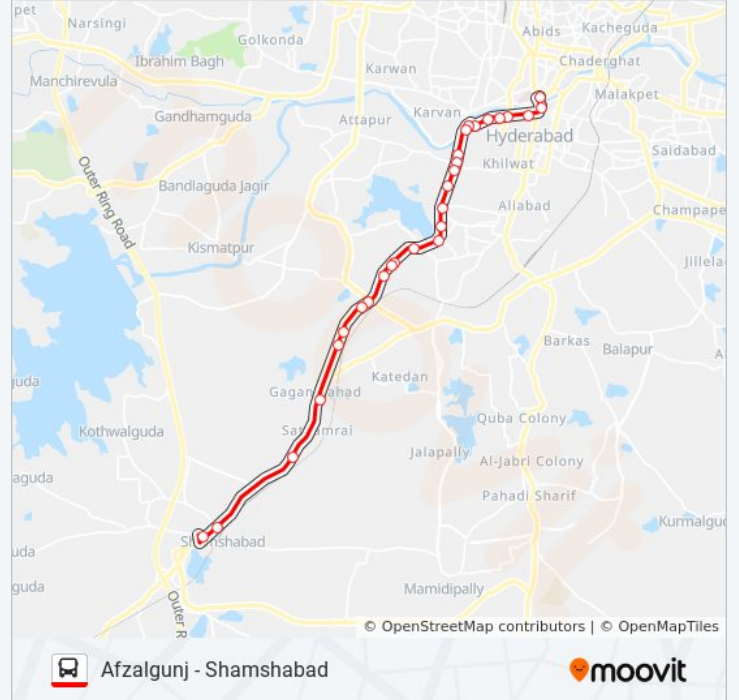

A.G.College

Budvel Railway Station

Gagan Pahad

Satamrai

Shamshabad Market

Shamshabad

252N bus time schedules and route maps are available in an offline PDF at moovitapp.com. Use the [Moovit App](#) to see live bus times, train schedule or subway schedule, and step-by-step directions for all public transit in Hyderabad.

[About Moovit](#) • [MaaS Solutions](#) • [Supported Countries](#) • [Mooviter Community](#)

© 2024 Moovit - All Rights Reserved

Check Live Arrival Times