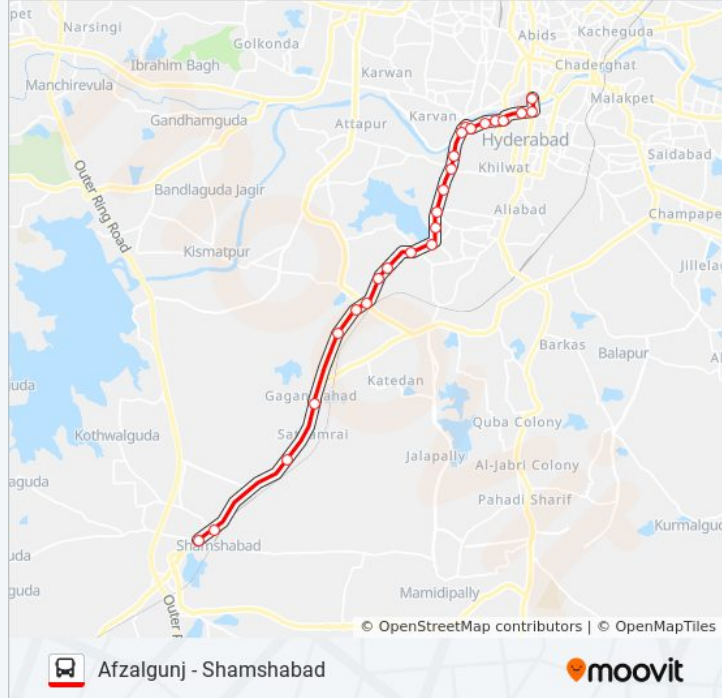

252N bus Info

Direction: Afzalgunj

Stops: 24

Trip Duration: 39 min

Line Summary:

High Court

Nayapul

Afzalgunj

Direction: Shamshabad

24 stops

[VIEW LINE SCHEDULE](#)

Afzalgunj Bus Station

Nayapul

Madina

City College

Petla Burj