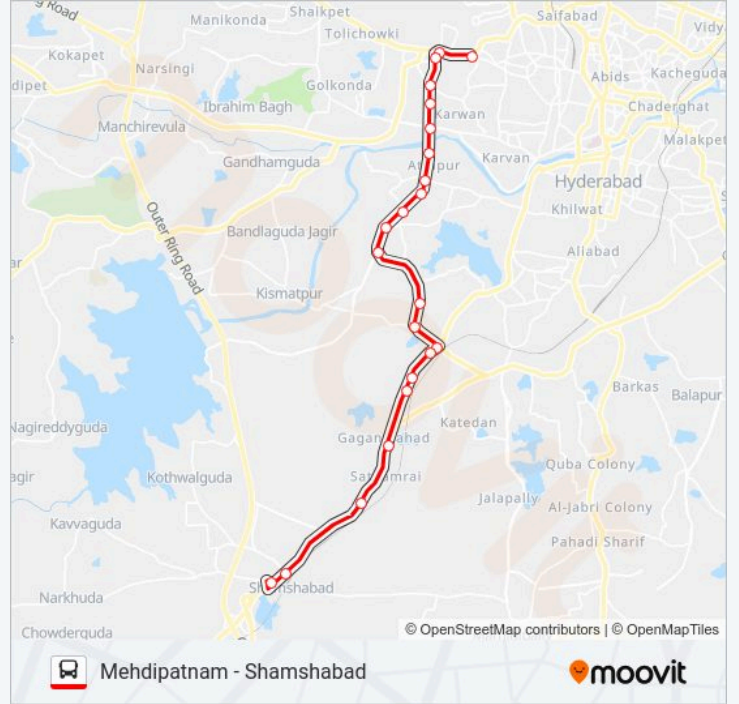

Gagan Pahad

Satamrai

Shamshabad Market

Shamshabad

252N bus time schedules and route maps are available in an offline PDF at moovitapp.com. Use the Moovit App to see live bus times, train schedule or subway schedule, and step-by-step directions for all public transit in Hyderabad.

© 2024 Moovit - All Rights Reserved