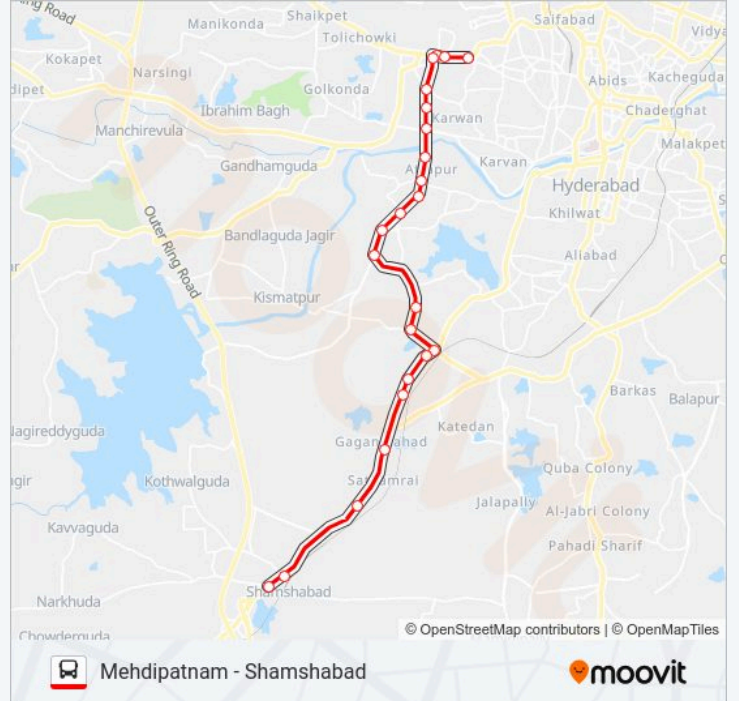

 **252N**

Mehdipatnam - Shamshabad

Get The App

The 252N bus line (Mehdipatnam - Shamshabad) has 2 routes. For regular weekdays, their operation hours are:

(1) Mehdiapatnam: 04:45(2) Shamshabad: 06:15

Use the Moovit App to find the closest 252N bus station near you and find out when is the next 252N bus arriving.

Direction: Mehdiapatnam

23 stops

[VIEW LINE SCHEDULE](#)

Shamshabad
Shamshabad Market
Satamrai
Gagan Pahad
Budvel Railway Station
A.G.College
Aramghar
Aramghar X Roads
Shivarampally X Road
Weaker Section Colony / Shivarampally Quarters
Dairy Farm
Happy Homes Ring Road
Upperpally X Road
Shiva Nagar
Hyderguda X Road
Attapur X Road
Ring Road
Jyothi Nagar
Laxmi Nagar
Rethibowli
Rethibowli Bus Stop

252N bus Time Schedule

Mehdipatnam Route Timetable:

Sunday	04:45
Monday	04:45
Tuesday	04:45
Wednesday	04:45
Thursday	04:45
Friday	04:45
Saturday	04:45

252N bus Info

Direction: Mehdiapatnam

Stops: 23

Trip Duration: 34 min

Line Summary:

Rethi Bowli

Mehdipatnam Bus Station

Direction: Shamshabad

22 stops

[VIEW LINE SCHEDULE](#)

Mehdipatnam Bus Station

Rethi Bowli