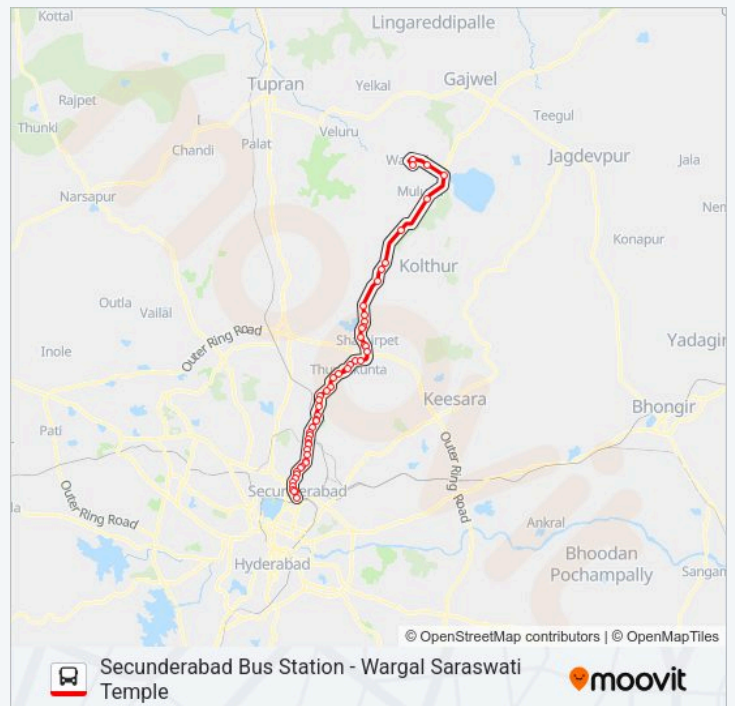

212/702 bus Time Schedule

Wargal Saraswati Temple Route Timetable:

Monday	06:00-21:45
Tuesday	06:00-21:45
Wednesday	06:00-21:45
Thursday	06:00-21:45
Friday	06:00-21:45
Saturday	06:00-21:45
Sunday	06:00-21:45

212/702 bus Info

Direction: Wargal Saraswati Temple

Stops: 53

Trip Duration: 86 min

Line Summary:

C.I.S.F.Hakimpet

Hakimpet

Devarayamjal Shamirpet