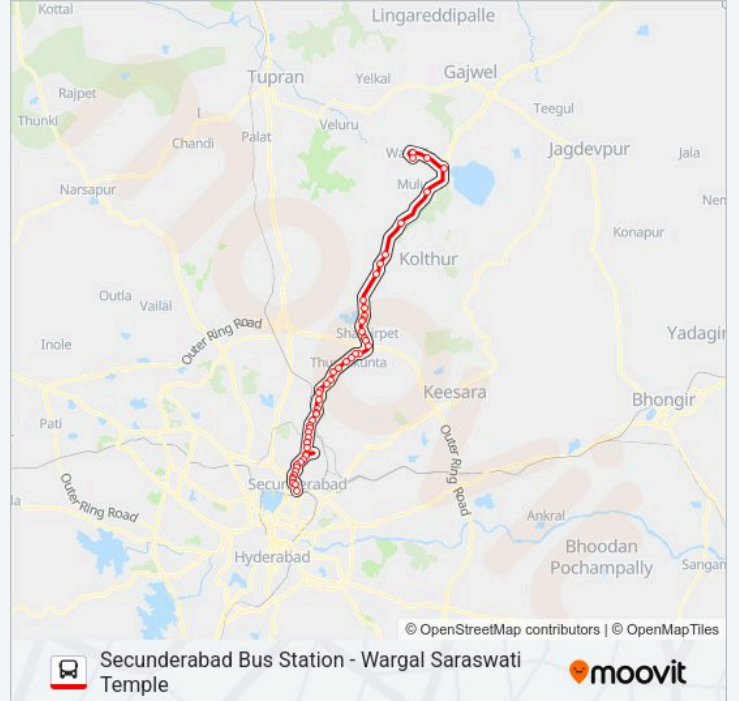

Secunderabad Y.M.C.A.

Secunderabad Bus Station (Gurudwara)

Direction: Wargal Saraswati Temple

53 stops

[VIEW LINE SCHEDULE](#)

Secunderabad Bus Station (Gurudwara)

Secunderabad Y.M.C.A.

Parade Ground Metro Station