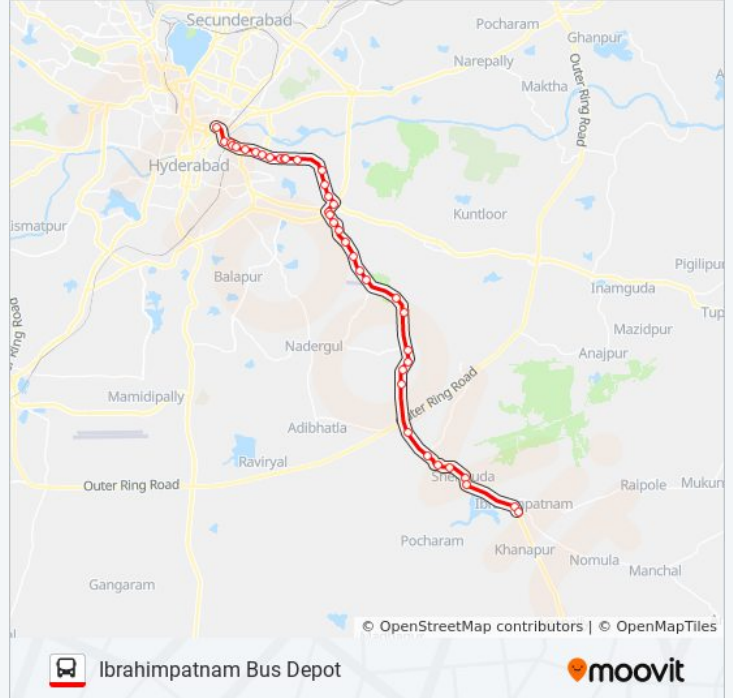

 277D

Ibrahimpattam Bus Depot

Get The App

The 277D bus line (Ibrahimpattam Bus Depot) has 2 routes. For regular weekdays, their operation hours are:
 (1) Ibrahimpattam Bus Depot: 06:05 - 20:30 (2) Koti Womens College: 04:35 - 19:05
 Use the Moovit App to find the closest 277D bus station near you and find out when is the next 277D bus arriving.

277D bus Time Schedule

Ibrahimpattam Bus Depot Route Timetable:

Sunday	06:05 - 20:30
Monday	06:05 - 20:30
Tuesday	06:05 - 20:30
Wednesday	06:05 - 20:30
Thursday	06:05 - 20:30
Friday	06:05 - 20:30
Saturday	06:05 - 20:30

277D bus Info

Direction: Ibrahimpattam Bus Depot

Stops: 39

Trip Duration: 61 min

Line Summary:

B.N.Reddy Nagar
 Sagar Complex Bus Stop
 Swami Narayana Colony
 Injapur
 Injapur Cheruvu Katta
 Turkyamjal X Road
 Brahmanpally
 Ragannaguda
 Manneguda X Road
 Bongulur X Roads Bus Stop
 Koheda X Road
 Mangalpally X Road
 Sri Indu Engineering College
 Sheriguda Bus Stop
 Upparguda X Road
 Ibrahimpatnam Chowrasta
 Ibrahimpatnam Bus Station

277D bus Time Schedule

Koti Womens College Route Timetable:

Sunday	04:35 - 19:05
Monday	04:35 - 19:05
Tuesday	04:35 - 19:05
Wednesday	04:35 - 19:05
Thursday	04:35 - 19:05
Friday	04:35 - 19:05
Saturday	04:35 - 19:05