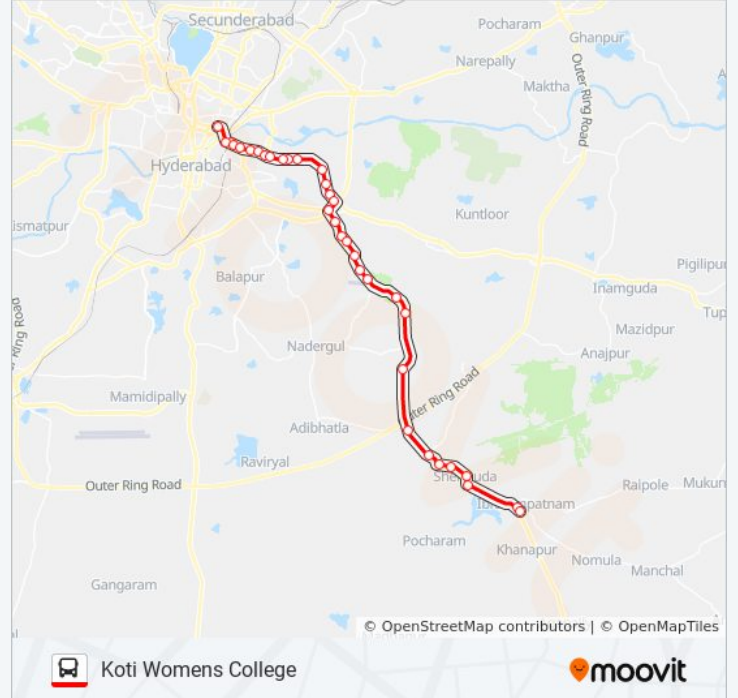

Sagar Complex Bus Stop

B.N.Reddy Nagar

Hastinapur South (Naveena College)

Hastinapuram North Bus Stop

Omkar Nagar

Sagar X Road

L.B Nagar

L.B Nagar Metro Station

N.T.R Market

Ashtalaxmi Arch Opp

Chaitanyapuri

Dilsukhnagar Bus Station (Opposite Side)

Dilsukhnagar

T.V.Tower / Moosaram Bagh

Saleem Nagar

Malakpet Super Bazar

Malakpet Chermas

Yashoda Hospital

Nalgonda X Roads

Chaderghat Bus Stop

Chaderghat

Koti Womens College

277D bus time schedules and route maps are available in an offline PDF at moovitapp.com. Use the [Moovit App](#) to see live bus times, train schedule or subway schedule, and step-by-step directions for all public transit in Hyderabad.

[About Moovit](#) • [MaaS Solutions](#) • [Supported Countries](#) • [Mooviter Community](#)

© 2024 Moovit - All Rights Reserved

Check Live Arrival Times