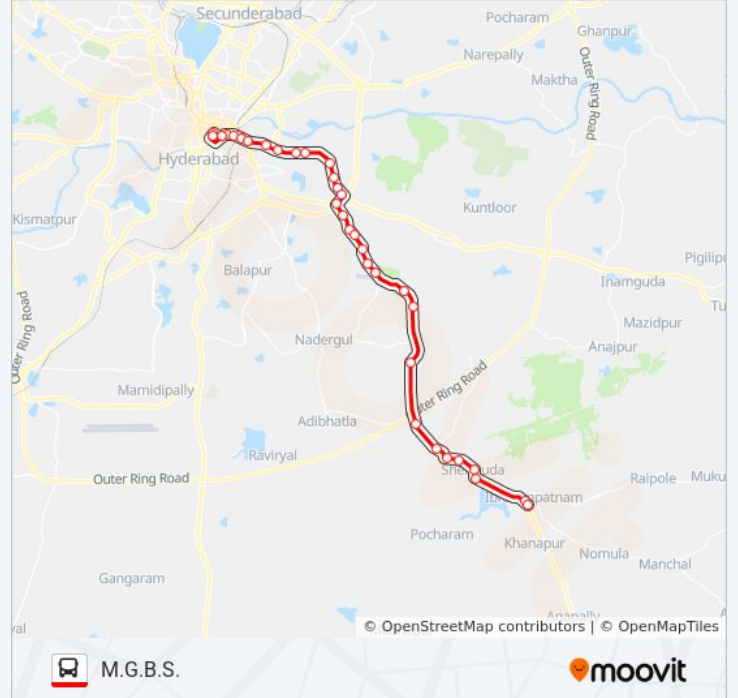

Swami Narayana Colony

Sagar Complex Bus Stop

B.N.Reddy Nagar

Hastinapur South (Naveena College)

Hastinapuram North Bus Stop

Omkar Nagar

Sagar X Road

L.B Nagar

L.B Nagar Metro Station

N.T.R Market

Ashtalaxmi Arch Opp

Chaitanyapuri

Dilsukhnagar Bus Station (Opposite Side)

T.V.Tower / Moosaram Bagh

Malakpet Super Bazar

Yashoda Hospital

Nalgonda X Roads

Chaderghat Bus Stop

Chaderghat

Azampura

Imlibun Bus Stop

Central Bus Station (C.B.S)

277MP bus time schedules and route maps are available in an offline PDF at moovitapp.com. Use the [Moovit App](#) to see live bus times, train schedule or subway schedule, and step-by-step directions for all public transit in Hyderabad.

[About Moovit](#) • [MaaS Solutions](#) • [Supported Countries](#) • [Mooviter Community](#)

© 2024 Moovit - All Rights Reserved

Check Live Arrival Times