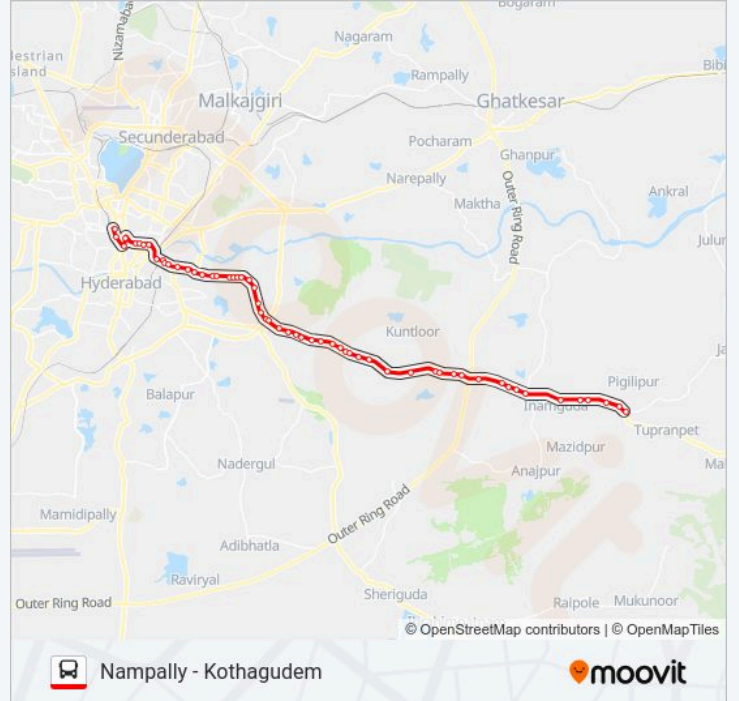

Kothapet

Kothapet X Road Petrol Pump

Kothapet

N.T.R Market

L.B Nagar Metro Station

L.B Nagar

L.B Nagar

Chintalkunta Check Post

Chintalkunta

Vishnu Theatre

Panama Godown

Sushma Theatre Vanasthalipuram

Autonagar

High Court Colony

Bhagyalatha

Arunodaya Nagar

Hayathnagar Depot

R.T.C Colony Hayathnagar

Hayathnagar Bus Station

Word And Deed School Bus Stop

Laxmireddy Palem

Pedda Amberpet

Pedda Amberpet X Road

Shanti Nagar

O.R.R. Peddamberpet

O.R.R. Gandicheruvu

Kanakadurga Nagar

S.G.M. College

Ramoji Film City

Abdullapurmet

Jafferguda X Road

Singareni Colony