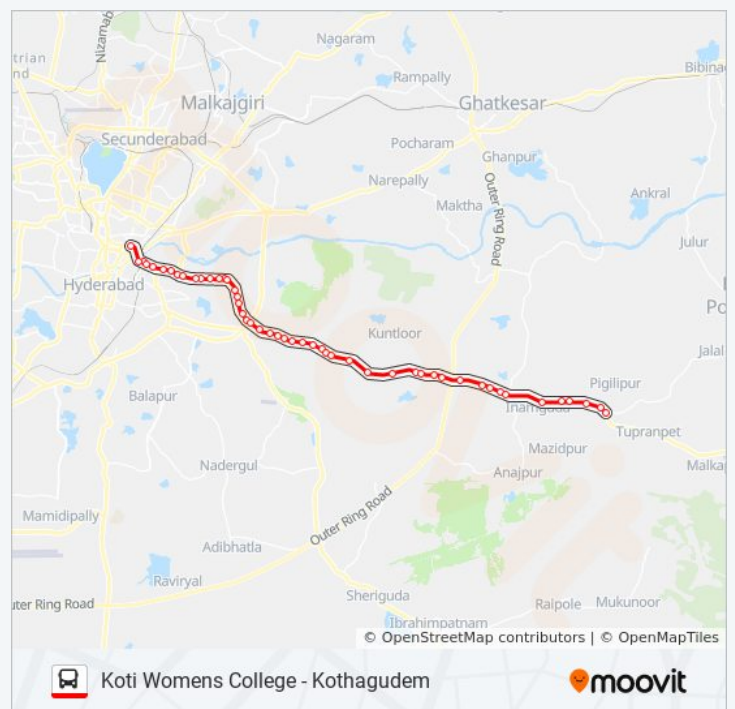

Annamacharya Engineering College

Bata Singaram

Mount Opera

Singareni Colony

Jafferguda X Road

Abdullapurmet

Ramoji Film City

S.G.M. College

Kanakadurga Nagar

O.R.R. Gandicheruvu

O.R.R. Peddamberpet

Shanti Nagar

Pedda Amberpet X Road

Pedda Amberpet

Laxma Reddy Palem

Word & Deed Colony

Hayathnagar Bus Station

Hayathnagar Depot

Arunodaya Nagar

Bhagyalatha

High Court Colony

Autonagar

Sushma Theatre Vanasthalipuram

Panama Godown Bus Stop

Vishnu Theatre

Chintalkunta

Chintalkunta Check Post

L.B Nagar

L.B Nagar

L.B Nagar Metro Station

N.T.R Market

Victoria Memorial Metro Station

Dwaraka Nagar / Ashtalakshmi Temple

Tuesday	05:25 - 19:25
Wednesday	05:25 - 19:25
Thursday	05:25 - 19:25
Friday	05:25 - 19:25
Saturday	05:25 - 19:25

206 bus Info

Direction: Koti Womens College

Stops: 49

Trip Duration: 69 min

Line Summary: