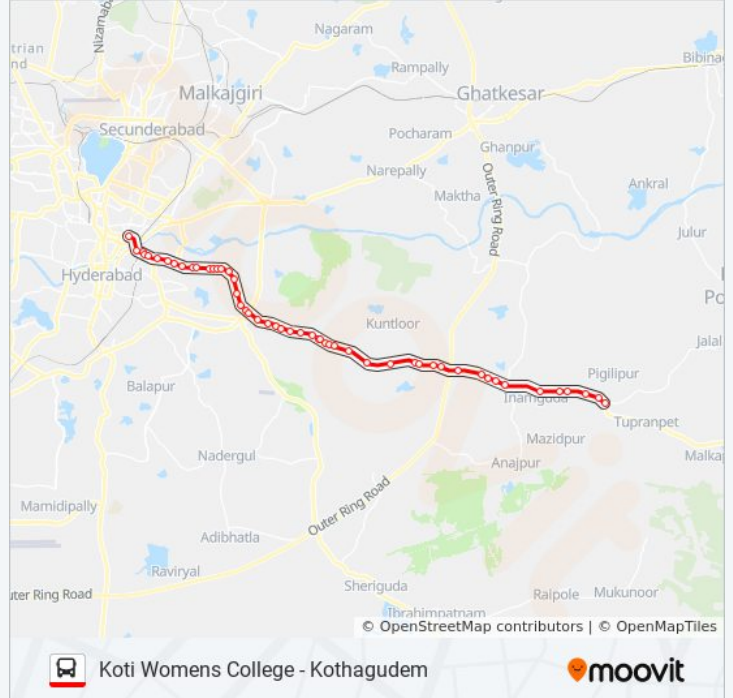

 206

Koti Womens College - Kothagudem

Get The App

The 206 bus line (Koti Womens College - Kothagudem) has 2 routes. For regular weekdays, their operation hours are: (1) Kothagudem Via Ramoji Film City: 06:10 - 20:45(2) Koti Womens College: 05:25 - 19:25
Use the Moovit App to find the closest 206 bus station near you and find out when is the next 206 bus arriving.

Kothagudem

Direction: Koti Womens College

49 stops

[VIEW LINE SCHEDULE](#)

Kothagudem

206 bus Time Schedule

Koti Womens College Route Timetable:

Sunday	05:25 - 19:25
Monday	05:25 - 19:25