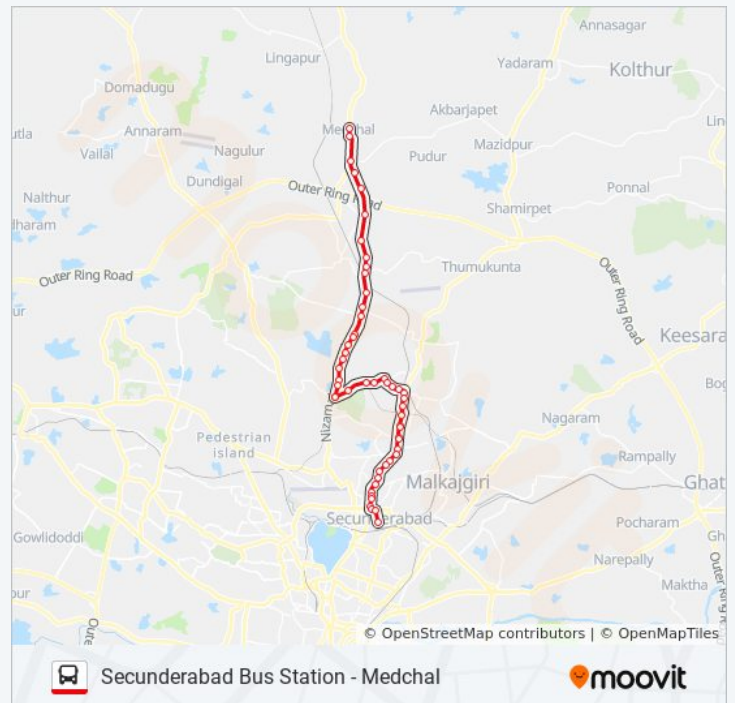

### 25S/229 bus Info

**Direction:** Secunderabad Bus Station

**Stops:** 52

**Trip Duration:** 69 min

**Line Summary:**

Family Quarter Bus Stop

Mceme

Eme Bus Stop