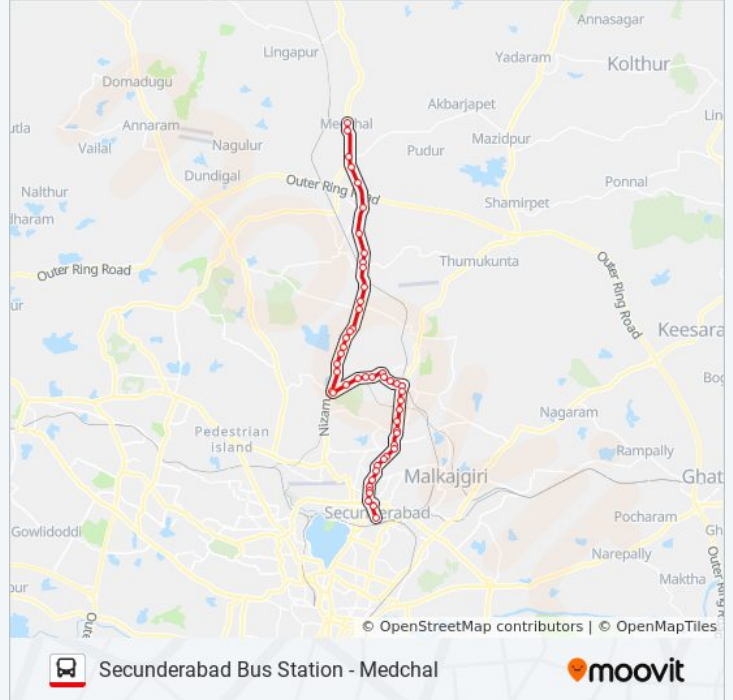

Kandlakoya Bus Stop

Cmr College Of Engineering And Technology

Medchal Gubba

Medchal Chekpost

Medchal Ambedkar Chowrasta

Medchal

**Direction: Secunderabad Bus Station**

52 stops