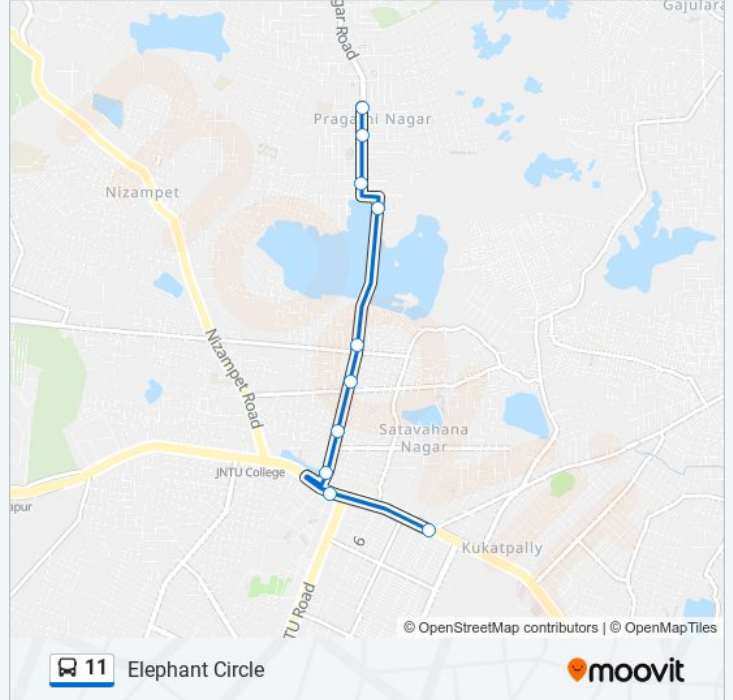

## Elephant Circle

[Get The App](#)

The 11 bus line (Elephant Circle) has 2 routes. For regular weekdays, their operation hours are:

(1) Elephant Circle: 08:00 - 21:00(2) K.P.H.B.: 08:00 - 21:00

Use the Moovit App to find the closest 11 bus station near you and find out when is the next 11 bus arriving.

### Direction: Elephant Circle

10 stops

[VIEW LINE SCHEDULE](#)

K.P.H.B Colony

J.N.T.U

Pragathinagar Road JNTU

Hmt Colony Pragathinagar Stop

Hmt Hills Pragathinagar Stop

### 11 bus Time Schedule

Elephant Circle Route Timetable:

Sunday	Not Operational
Monday	08:00 - 21:00
Tuesday	08:00 - 21:00
Wednesday	08:00 - 21:00
Thursday	08:00 - 21:00
Friday	08:00 - 21:00
Saturday	Not Operational

### 11 bus Info

**Direction:** Elephant Circle

**Stops:** 10

**Trip Duration:** 11 min

**Line Summary:**

**Direction: K.P.H.B.**

12 stops

[VIEW LINE SCHEDULE](#)