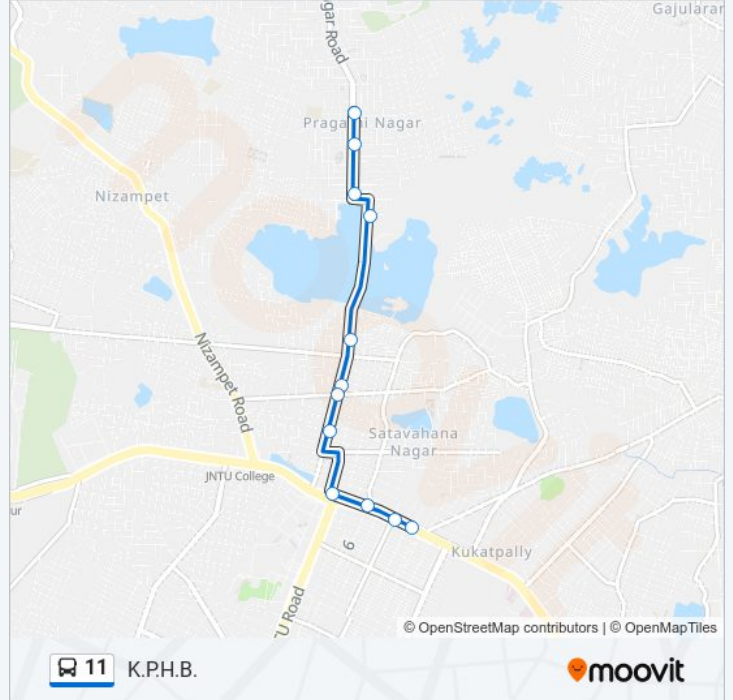

### 11 bus Info

**Direction:** Elephant Circle

**Stops:** 10

**Trip Duration:** 11 min

**Line Summary:**

**Direction: K.P.H.B.**

12 stops

[VIEW LINE SCHEDULE](#)

**11 bus Time Schedule**

K.P.H.B. Route Timetable:

Sunday	Not Operational
Monday	08:00 - 21:00
Tuesday	08:00 - 21:00
Wednesday	08:00 - 21:00
Thursday	08:00 - 21:00
Friday	08:00 - 21:00
Saturday	Not Operational

**11 bus Info**

**Direction:** K.P.H.B.

**Stops:** 12

**Trip Duration:** 11 min

**Line Summary:**

11 bus time schedules and route maps are available in an offline PDF at [moovitapp.com](https://moovitapp.com). Use the [Moovit App](#) to see live bus times, train schedule or subway schedule, and step-by-step directions for all public transit in Hyderabad.