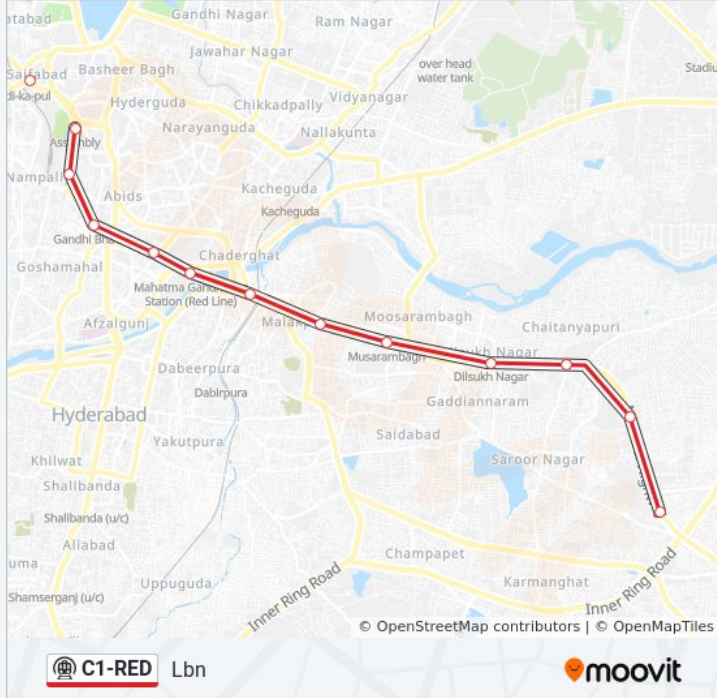

C1-RED metro Info**Direction:** Lbn**Stops:** 27**Trip Duration:** 48 min**Line Summary:**

New Market

Musarambagh

Dilsukhnagar

Chaitanyapuri

Victoria Memorial

L B Nagar

Direction: Myp

27 stops

[VIEW LINE SCHEDULE](#)

L B Nagar

Victoria Memorial

Chaitanyapuri

Dilsukhnagar

Musarambagh

New Market