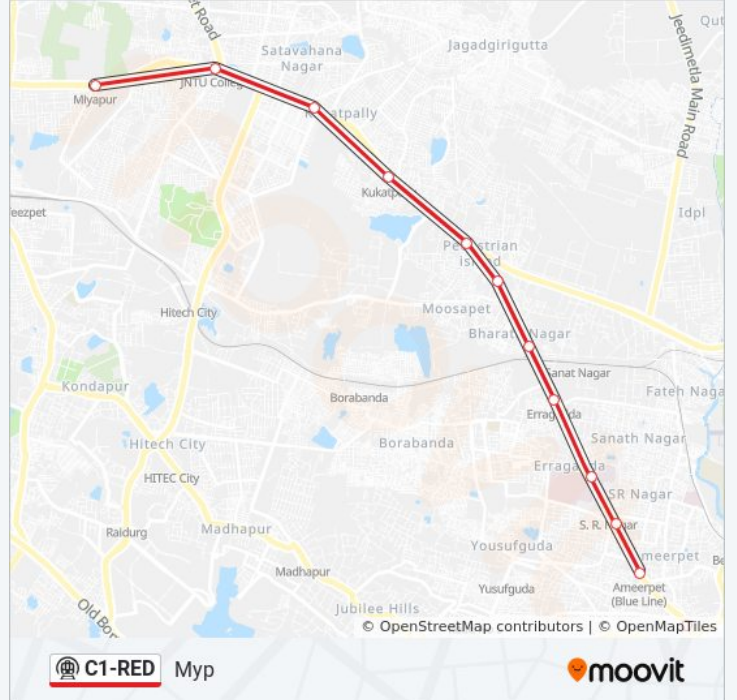

C1-RED metro Info**Direction:** Lbn**Stops:** 27**Trip Duration:** 48 min**Line Summary:**

New Market

Musarambagh

Dilsukhnagar

Chaitanyapuri

Victoria Memorial

L B Nagar

Direction: Myp

27 stops

[VIEW LINE SCHEDULE](#)

L B Nagar

Victoria Memorial

Chaitanyapuri

Dilsukhnagar

Musarambagh

New Market

C1-RED metro Info

Direction: Myp

Stops: 27

Trip Duration: 48 min

Line Summary:

ESI Hospital

Erragadda

Bharath Nagar

Moosapet

Balanagar

Kukatpally

KPHB Colony

JNTU College

Miyapur

C1-RED metro time schedules and route maps are available in an offline PDF at moovitapp.com. Use the [Moovit App](#) to see live bus times, train schedule or subway schedule, and step-by-step directions for all public transit in Hyderabad.