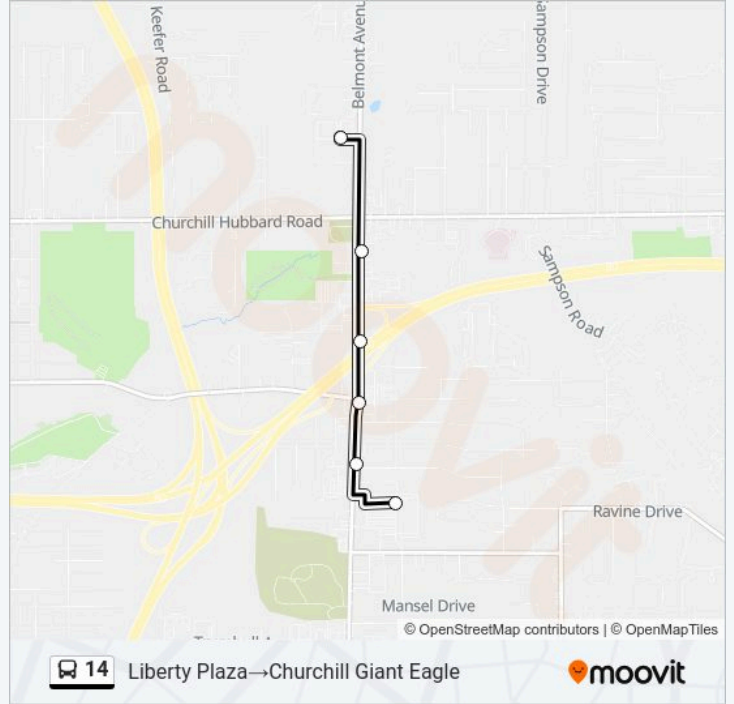

Robinwood Pl & Dupont St

Dearborn St & Gypsy Ln

Beck St & Davis St

Davis St & Belgrade Ave (Flag Stop)

14 bus Time Schedule

Federal Station → Churchill Giant Eagle Route

Timetable:

Sunday	Not Operational
Monday	4:40 AM - 6:40 PM
Tuesday	4:40 AM - 6:40 PM
Wednesday	4:40 AM - 6:40 PM
Thursday	4:40 AM - 6:40 PM
Friday	4:40 AM - 6:40 PM
Saturday	6:40 AM - 4:40 PM

Churchill Giant Eagle

Direction: Liberty Plaza→Churchill Giant Eagle

6 stops

[VIEW LINE SCHEDULE](#)

Liberty Plaza

Belmont Ave & Laurel St

Belmont Ave & Liberty St

Belmont Ave & Motor Inn Dr

Belmont Ave @ Citizens Bank

Churchill Giant Eagle

14 bus Time Schedule

Liberty Plaza→Churchill Giant Eagle Route

Timetable:

Sunday	Not Operational
Monday	Not Operational
Tuesday	Not Operational
Wednesday	Not Operational
Thursday	Not Operational
Friday	Not Operational
Saturday	6:00 AM

14 bus Info

Direction: Liberty Plaza→Churchill Giant Eagle

Stops: 6

Trip Duration: 5 min

Line Summary:

14 bus time schedules and route maps are available in an offline PDF at moovitapp.com. Use the Moovit App to see live bus times, train schedule or subway schedule, and step-by-step directions for all public transit in Youngstown, OH.