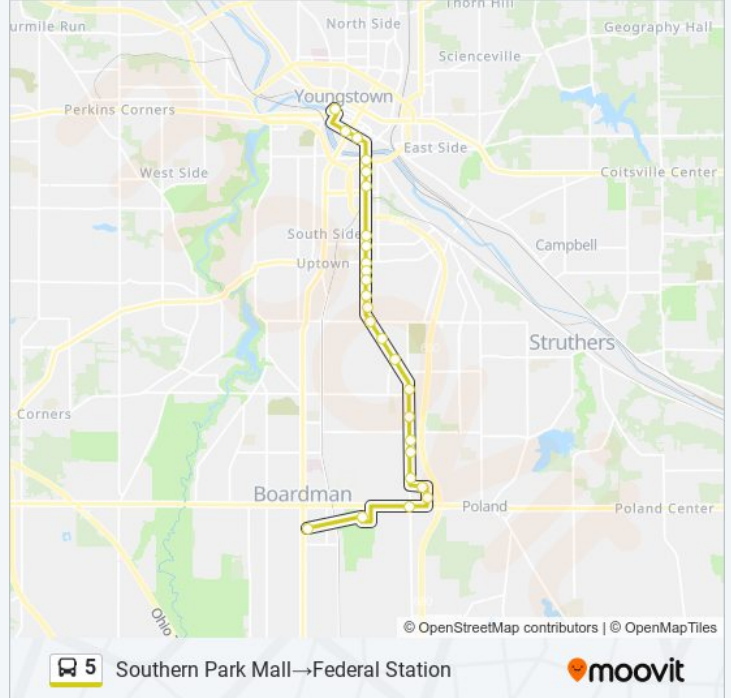

5 bus Info

Direction: Southern Park Mall → Federal Station

Stops: 26

Trip Duration: 43 min

Line Summary:

South Ave & E Dewey Ave

South Ave & Cameron Ave

South Ave & E Myrtle Ave (Flag Stop)

South Ave & Fountain St

South Ave & Hadnet Dr

S Walnut St & E Front St

W Front St & N Phelps St

Federal Station

5 bus time schedules and route maps are available in an offline PDF at moovitapp.com. Use the [Moovit App](#) to see live bus times, train schedule or subway schedule, and step-by-step directions for all public transit in Youngstown, OH.