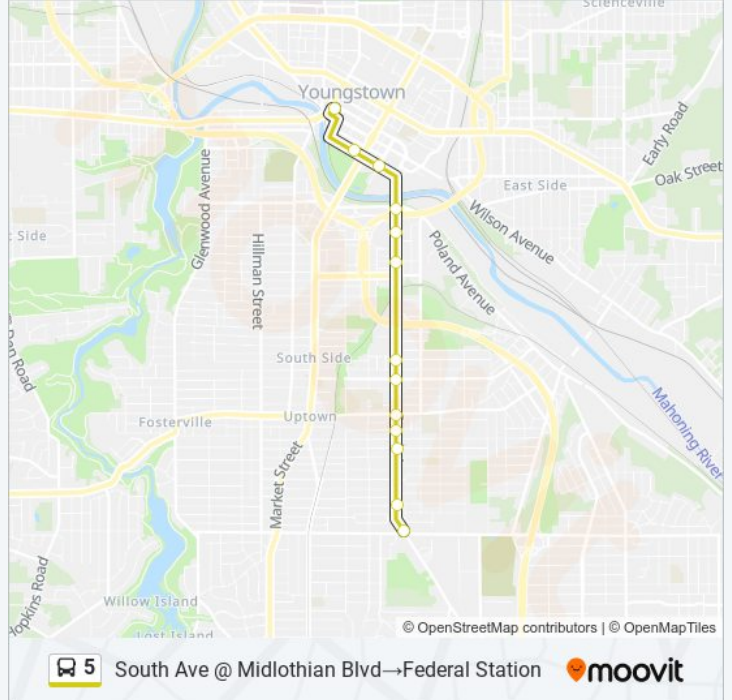

Southern Park Mall

Direction: South Ave @ Midlothian Blvd → Federal Station

13 stops

[VIEW LINE SCHEDULE](#)

South Ave @ Midlothian Blvd

South Ave & Palmer Ave

South Ave & E Philadelphia Ave

South Ave & Marmion Ave

South Ave & E Indianola Ave (Flag Stop)

South Ave & E Dewey Ave

South Ave & Cameron Ave

South Ave & E Myrtle Ave (Flag Stop)

South Ave & Fountain St

South Ave & Hadnet Dr

S Walnut St & E Front St

W Front St & N Phelps St

Federal Station

5 bus Time Schedule

South Ave @ Midlothian Blvd → Federal Station Route Timetable:

Sunday	Not Operational
Monday	Not Operational
Tuesday	Not Operational
Wednesday	Not Operational
Thursday	Not Operational
Friday	Not Operational
Saturday	7:11 AM

5 bus Info

Direction: South Ave @ Midlothian Blvd → Federal Station

Stops: 13

Trip Duration: 19 min

Line Summary:

Direction: Southern Park Mall → Federal Station

26 stops

[VIEW LINE SCHEDULE](#)