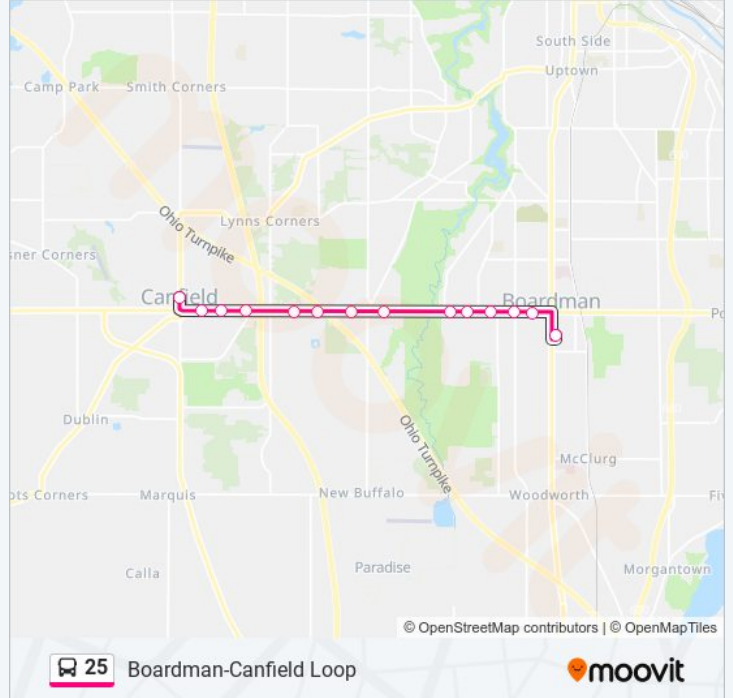

Use the Moovit App to find the closest 25 bus station near you and find out when is the next 25 bus arriving.

Direction: Canfield Circle→Southern Park Mall

14 stops

[VIEW LINE SCHEDULE](#)

Canfield Circle

Us Hwy 224 & Elizabeth Pl (Flag Stop)

Us Hwy 224 @ S Hillside Dr

E Main St Talsman Dr

Us Hwy 224 & Summit Dr (Flag Stop)

Us Hwy 224 & Westford Pl (Flag Stop)

Us Hwy 224 @ Seville Dr

Boardman Canfield Rd & Pheasant Dr

Sunday	Not Operational
Monday	6:15 AM - 8:15 PM
Tuesday	6:15 AM - 8:15 PM
Wednesday	6:15 AM - 8:15 PM
Thursday	6:15 AM - 8:15 PM
Friday	6:15 AM - 8:15 PM
Saturday	7:15 AM - 5:15 PM

25 bus Info

Direction: Canfield Circle→Southern Park Mall

Stops: 14

Trip Duration: 25 min

Line Summary:

Direction: Mahoning County Career & Tec Center→Southern Park Mall

18 stops

[VIEW LINE SCHEDULE](#)

- Mahoning County Career & Tec Center
- Palmyra Rd & Ivy Ln (Flag Stop)
- Palmyra Rd & Main St (Flag Stop)
- W Main St & Railroad St
- Us Hwy 224 @ Canfield Circle
- Us Hwy 224 & Elizabeth Pl (Flag Stop)
- Us Hwy 224 @ S Hillside Dr
- E Main St Talsman Dr
- Us Hwy 224 & Summit Dr (Flag Stop)
- Us Hwy 224 & Westford Pl (Flag Stop)
- Us Hwy 224 @ Seville Dr
- Boardman Canfield Rd & Pheasant Dr
- Us Route 224 & Parkside Dr
- Us Hwy 224 & Ron Park Pl (Flag Stop)
- Us Hwy 224 @ Giant Eagle (Flag Stop)
- Us Route 224 & Glenwood Ave
- Us Route 224 & Vineland Pl
- Southern Park Mall