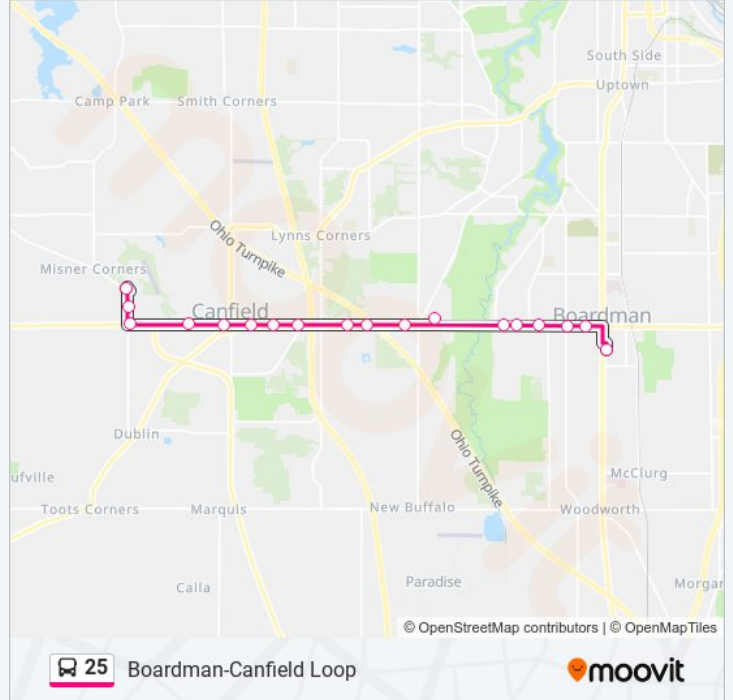

25 bus time schedules and route maps are available in an offline PDF at moovitapp.com. Use the [Moovit App](#) to see live bus times, train schedule or subway schedule, and step-by-step directions for all public transit in Youngstown, OH.

[About Moovit](#) • [MaaS Solutions](#) • [Supported Countries](#) • [Mooviter Community](#)

© 2024 Moovit - All Rights Reserved

Check Live Arrival Times