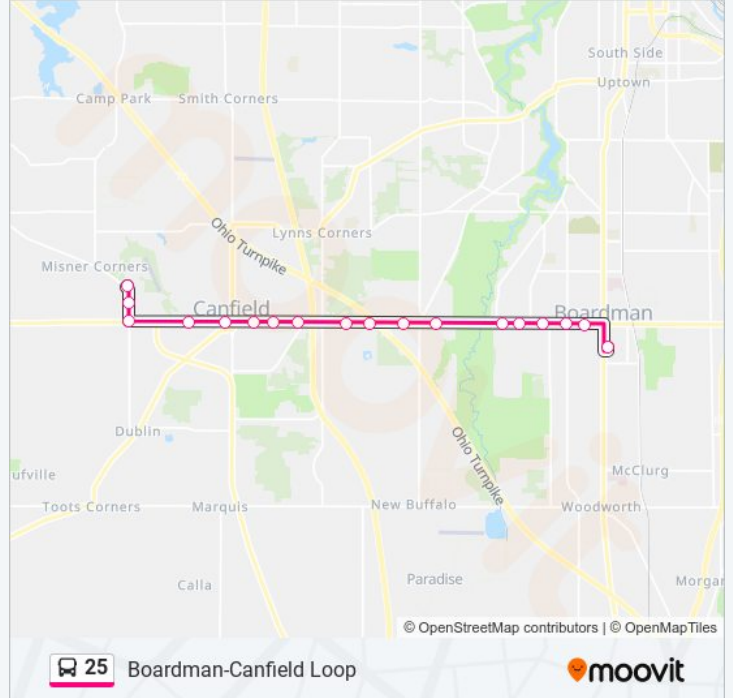

Stops: 14

Trip Duration: 25 min

Line Summary:

Direction: Mahoning County Career & Tec Center→Southern Park Mall

18 stops

[VIEW LINE SCHEDULE](#)

- Mahoning County Career & Tec Center
- Palmyra Rd & Ivy Ln (Flag Stop)
- Palmyra Rd & Main St (Flag Stop)
- W Main St & Railroad St
- Us Hwy 224 @ Canfield Circle
- Us Hwy 224 & Elizabeth Pl (Flag Stop)
- Us Hwy 224 @ S Hillside Dr
- E Main St Talsman Dr
- Us Hwy 224 & Summit Dr (Flag Stop)
- Us Hwy 224 & Westford Pl (Flag Stop)
- Us Hwy 224 @ Seville Dr
- Boardman Canfield Rd & Pheasant Dr
- Us Route 224 & Parkside Dr
- Us Hwy 224 & Ron Park Pl (Flag Stop)
- Us Hwy 224 @ Giant Eagle (Flag Stop)
- Us Route 224 & Glenwood Ave
- Us Route 224 & Vineland Pl
- Southern Park Mall

25 bus Time Schedule

Mahoning County Career & Tec Center→Southern Park Mall Route Timetable:

Sunday	Not Operational
Monday	7:25 AM - 5:25 PM
Tuesday	7:25 AM - 5:25 PM
Wednesday	7:25 AM - 5:25 PM
Thursday	7:25 AM - 5:25 PM
Friday	7:25 AM - 5:25 PM
Saturday	Not Operational

25 bus Info

Direction: Mahoning County Career & Tec Center→Southern Park Mall

Stops: 18

Trip Duration: 30 min

Line Summary:

Direction: Southern Park Mall → Canfield Circle

14 stops

[VIEW LINE SCHEDULE](#)

- Southern Park Mall
- Us Route 224 & Vineland Pl
- Us Route 224 & Glenwood Ave
- Us Hwy 224 @ Giant Eagle (Flag Stop)
- Us Hwy 224 @ Ron Park Pl
- Us Hwy 224 & Harrington Ave (Flag Stop)
- Boardman Meijer
- Us Hwy 224 @ Starrs Centre Dr
- Boardman Canfield Rd & Westford Pl
- Us Hwy 224 & Summit Dr (Flag Stop)
- E Main St & Talsman Dr
- Us Hwy 224 @ N Hillside Rd
- Us Hwy 224 & Elizabeth Pl (Flag Stop)
- Canfield Circle