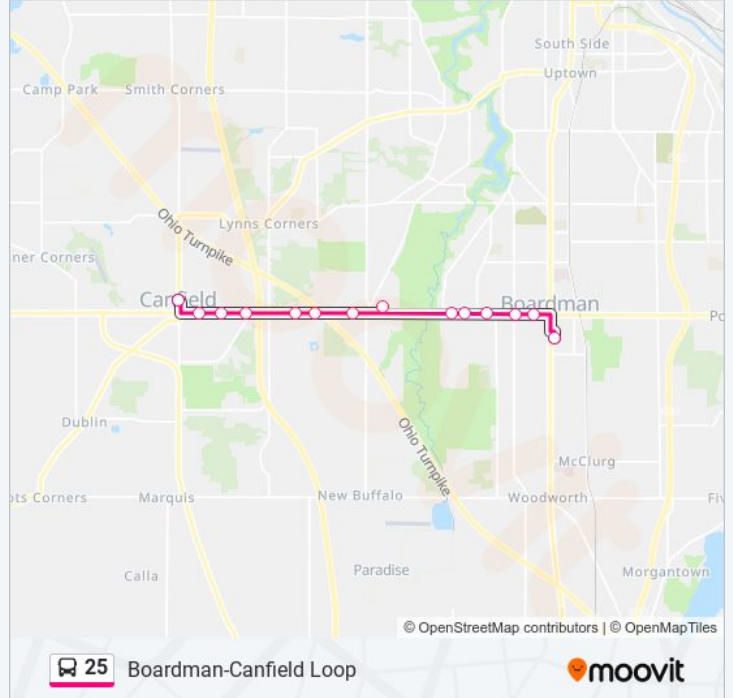

- Southern Park Mall
- Us Route 224 & Vineland Pl
- Us Route 224 & Glenwood Ave
- Us Hwy 224 @ Giant Eagle (Flag Stop)
- Us Hwy 224 @ Ron Park Pl
- Us Hwy 224 & Harrington Ave (Flag Stop)
- Boardman Meijer
- Us Hwy 224 @ Starrs Centre Dr
- Boardman Canfield Rd & Westford Pl
- Us Hwy 224 & Summit Dr (Flag Stop)
- E Main St & Talsman Dr
- Us Hwy 224 @ N Hillside Rd
- Us Hwy 224 & Elizabeth Pl (Flag Stop)
- Canfield Circle

25 bus Time Schedule

Southern Park Mall → Canfield Circle Route Timetable:

Sunday	Not Operational
Monday	5:55 AM - 7:55 PM
Tuesday	5:55 AM - 7:55 PM
Wednesday	5:55 AM - 7:55 PM
Thursday	5:55 AM - 7:55 PM
Friday	5:55 AM - 7:55 PM
Saturday	6:55 AM - 4:55 PM

25 bus Info

Direction: Southern Park Mall → Canfield Circle

Stops: 14

Trip Duration: 20 min

Line Summary:

Direction: Southern Park Mall → Mahoning County Career & Tec Center

18 stops

[VIEW LINE SCHEDULE](#)