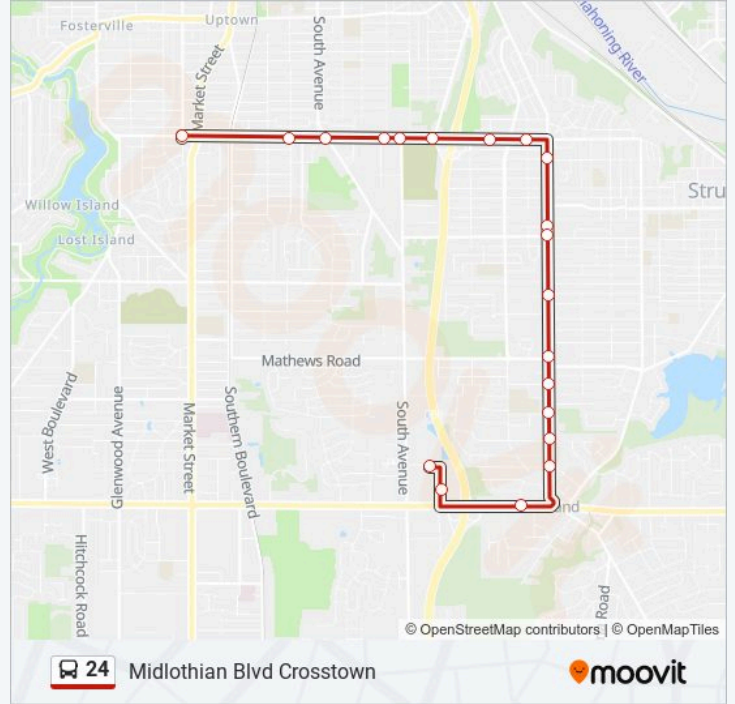

### 24 bus Info

**Direction:** Boardman Walmart→Hillman Way @ Midlothian Blvd

**Stops:** 20

**Trip Duration:** 28 min

**Line Summary:**

**Direction: Hillman Way @ Midlothian Blvd→Boardman Walmart**

20 stops

[VIEW LINE SCHEDULE](#)

- Hillman St @ Midlothian Blvd
- Midlothian Blvd & Rush
- E Midlothian Blvd @ South Ave
- Midlothian Blvd & Zedaker St (Flag Stop)
- E Midlothian Blvd & Lake Park Rd
- E Midlothian Blvd & Shirley Rd
- E Midlothian Blvd & Louise Ave (Flag Stop)
- E Midlothian Blvd & Irma (Flag Stop)
- Youngstown Poland Rd & Weston Ave (Flag Stop)
- Youngstown Poland Rd & Lynn Ave (Flag Stop)
- Youngstown Poland Rd @ Thalia Ave (Flag Stop)
- Youngstown Poland Rd @ Holbrook Rd (Flag Stop)
- Main St & Matthews Rd (Flag Stop)
- Main St @ Woodward Ave
- Main St & Johnston Pl (Flag Stop)
- Main St & Island Dr (Flag Stop)
- Main St & Massachusetts Ave (Flag Stop)
- Rt 224 @ Pennsylvania Ave

**24 bus Info**

**Direction:** Hillman Way @ Midlothian Blvd→Boardman Walmart

**Stops:** 20

**Trip Duration:** 26 min

**Line Summary:**

Marcus

Boardman Walmart

24 bus time schedules and route maps are available in an offline PDF at [moovitapp.com](https://moovitapp.com). Use the Moovit App to see live bus times, train schedule or subway schedule, and step-by-step directions for all public transit in Youngstown, OH.