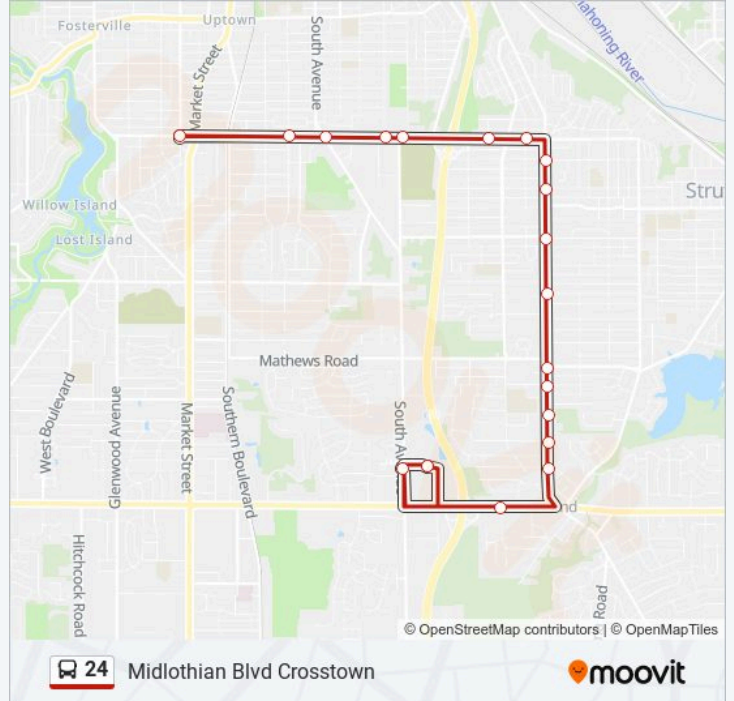

Use the Moovit App to find the closest 24 bus station near you and find out when is the next 24 bus arriving.

### Direction: Boardman Walmart→Hillman Way @ Midlothian Blvd

20 stops

[VIEW LINE SCHEDULE](#)

- Boardman Walmart
- Rt 224@Audubon Rd
- Boardman Walmart
- Applewood & South Ave
- Main St & Massachusetts Ave
- Main St & Island Dr (Flag Stop)
- Main St & Johnston Pl (Flag Stop)
- Youngstown Poland Rd @ Hamilton Ave
- Main St & Lyon Blvd (Flag Stop)
- Youngstown Poland Rd @ Harvey St (Flag S
- Youngstown Poland Rd @ Creed St (Flag St
- Youngstown Poland Rd @ Elm St (Flag Sto
- Youngstown Poland Rd & Lincoln St (Flag
- Midlothian Blvd & Irma
- E Midlothian Blvd & Louise Ave
- Midlothian Blvd & Lake Park Rd (Flag Sto
- E Midlothian Blvd & Zedaker St
- Midlothian Blvd @ South Ave
- E Midlothian Blvd & Rush Blvd
- Hillman St @ Midlothian Blvd

### 24 bus Time Schedule

Boardman Walmart→Hillman Way @ Midlothian Blvd  
 Route Timetable:

Sunday	Not Operational
Monday	7:46 AM - 6:46 PM
Tuesday	7:46 AM - 6:46 PM
Wednesday	7:46 AM - 6:46 PM
Thursday	7:46 AM - 6:46 PM
Friday	7:46 AM - 6:46 PM
Saturday	7:46 AM - 5:46 PM

### 24 bus Info

**Direction:** Boardman Walmart→Hillman Way @ Midlothian Blvd

**Stops:** 20

**Trip Duration:** 28 min

**Line Summary:**

**Direction: Hillman Way @ Midlothian Blvd→Boardman Walmart**

20 stops