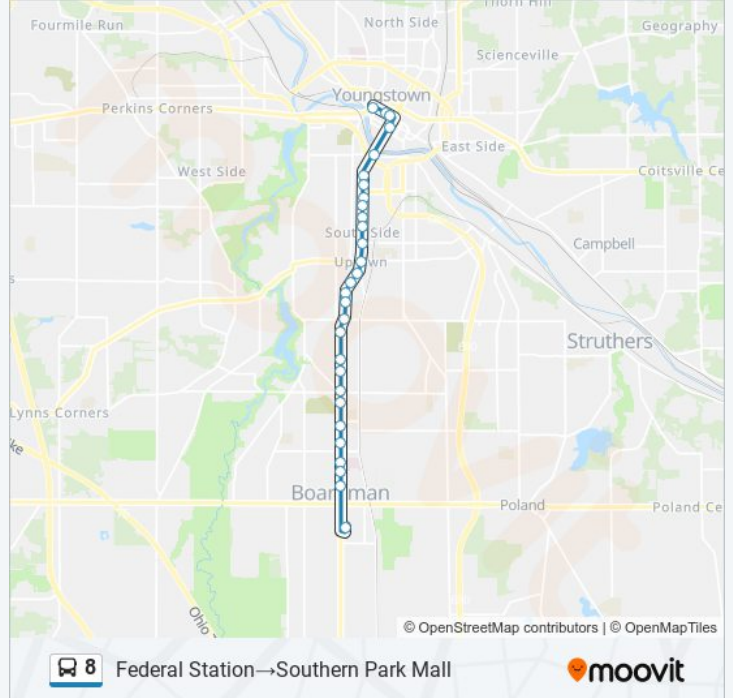

8 bus Info

Direction: Federal Station → Southern Park Mall

Stops: 29

Trip Duration: 29 min

Line Summary:

Market St & Brookwood Rd

Market St & Melrose Ave (Flag Stop)

Market St & Ridgewood Dr

Market St & S Cadillac Dr

Market St & Brookfiels Ave

Market St & Melbourne Ave (Flag Stop)

Market St & Rockdale Ave

Southern Park Mall

Direction: Market St & W Midlothian Blvd → Federal Station

16 stops

[VIEW LINE SCHEDULE](#)

Market St E Warren Ave

Market St & Wills Ave (Flag Stop)

Market St & E Marion Ave

Market St & Myrtle Ave (Flag Stop)

Market St & Wayne Ave

Market St & E Woodland Ave

W Front St & N Phelps St

Federal Station

8 bus Info

Direction: Southern Park Mall → Federal Station

Stops: 26

Trip Duration: 28 min

Line Summary:

Market St E Warren Ave

Market St & Wills Ave (Flag Stop)

Market St & E Marion Ave