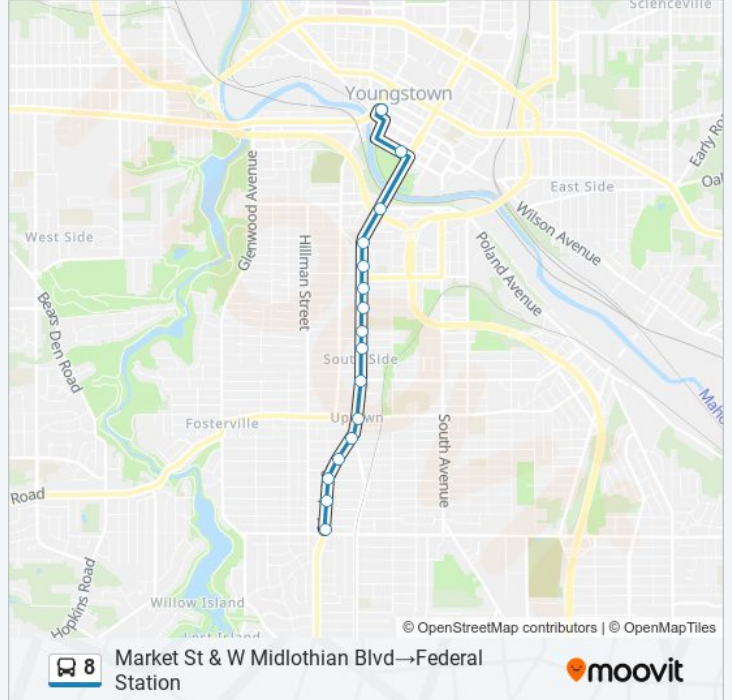

Market St & S Cadillac Dr

Market St & Brookfiels Ave

Market St & Melbourne Ave (Flag Stop)

Market St & Rockdale Ave

Southern Park Mall

Direction: Market St & W Midlothian Blvd → Federal Station

16 stops

[VIEW LINE SCHEDULE](#)

Market St E Warren Ave

Market St & Wills Ave (Flag Stop)

Market St & E Marion Ave

Market St & Myrtle Ave (Flag Stop)

Market St & Wayne Ave

Market St & E Woodland Ave

W Front St & N Phelps St

Federal Station

8 bus Info

Direction: Market St & W Midlothian Blvd → Federal Station

Stops: 16

Trip Duration: 12 min

Line Summary:

Direction: Southern Park Mall → Federal Station

26 stops

[VIEW LINE SCHEDULE](#)

8 bus Info

Direction: Southern Park Mall → Federal Station

Stops: 26

Trip Duration: 28 min

Line Summary:

Market St E Warren Ave

Market St & Wills Ave (Flag Stop)

Market St & E Marion Ave