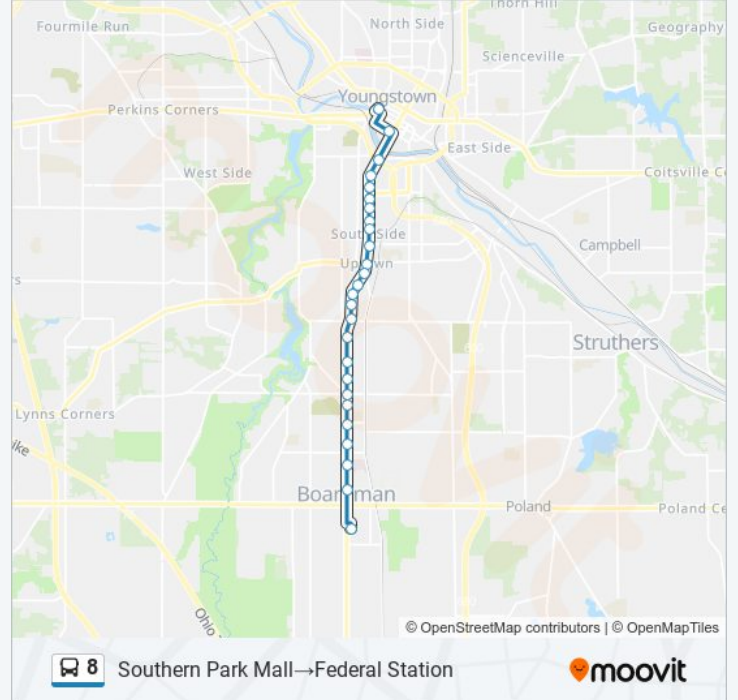

Market St E Warren Ave

Market St & Wills Ave (Flag Stop)

Market St & E Marion Ave

Market St & Myrtle Ave (Flag Stop)

Market St & Wayne Ave

Market St & E Woodland Ave

W Front St & N Phelps St

Federal Station

8 bus Info

Direction: Southern Park Mall → Federal Station

Stops: 26

Trip Duration: 28 min

Line Summary:

Market St E Warren Ave

Market St & Wills Ave (Flag Stop)

Market St & E Marion Ave

Market St & Myrtle Ave (Flag Stop)

Market St & Wayne Ave

Market St & E Woodland Ave

W Front St & N Phelps St

Federal Station

8 bus time schedules and route maps are available in an offline PDF at moovitapp.com. Use the Moovit App to see live bus times, train schedule or subway schedule, and step-by-step directions for all public transit in Youngstown, OH.

© 2024 Moovit - All Rights Reserved