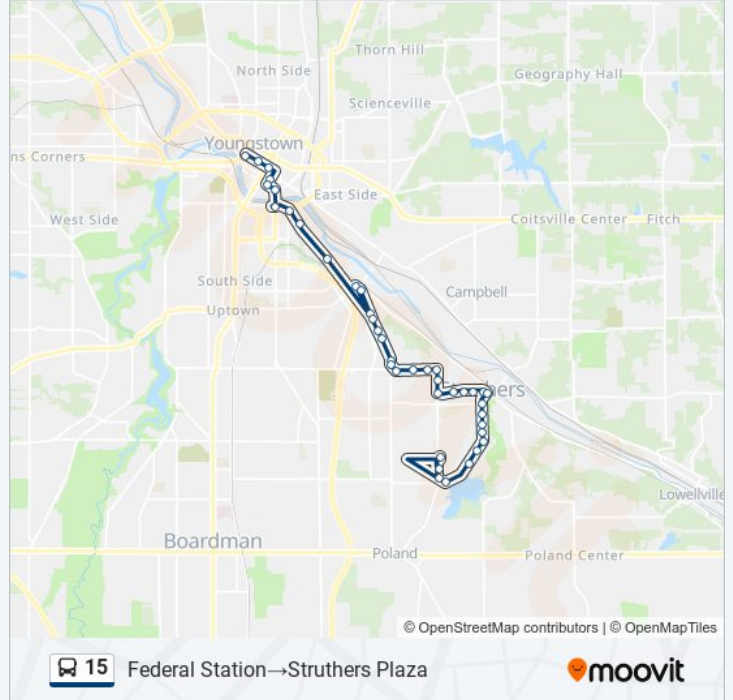

15 bus Info

Direction: Federal Station → Struthers Plaza

Stops: 40

Trip Duration: 33 min

Line Summary:

5th St & Lincoln St (Flag Stop)

5th St & Elm St (Flag Stop)

Elm St & Walnut St (Flag Stop)

Elm St & Grandview Ave (Flag Stop)

Elm St & Hawthorne St (Flag Stop)

City Of Struthers Courthouse (Flag Stop)

Terrace St & Poland Ave

Poland Ave & Sexton St (Flag Stop)

Poland Ave & Morrison St (Flag Stop)

Poland Ave & Wilson St

Poland Ave & Overlook Blvd (Flag Stop)

Poland Ave & Renee Dr (Flag Stop)

Poland Ave & Omar St

Struthers Manor

Poland Ave & Runge Ave (Flag Stop)

5th St & Country Ln (Flag Stop)

5th St & Hamilton Blvd

Struthers Plaza

Direction: Struthers Plaza → Federal Station

38 stops

[VIEW LINE SCHEDULE](#)

Struthers Plaza

5th St & W Manor Ave (Flag Stop)

W. Manor & 10th St. (Flag Stop)

W. Manor & Youngstown Poland Rd. (Flag S