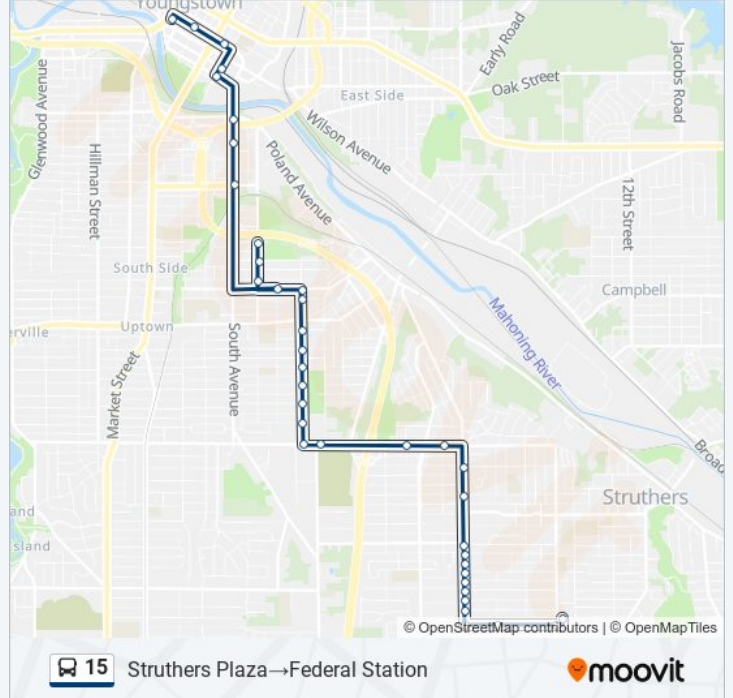

Poland Ave & Wilson St

Poland Ave & Overlook Blvd (Flag Stop)

Poland Ave & Renee Dr (Flag Stop)

Poland Ave & Omar St

Struthers Manor

Poland Ave & Runge Ave (Flag Stop)

5th St & Country Ln (Flag Stop)

5th St & Hamilton Blvd

Struthers Plaza

Direction: Struthers Plaza → Federal Station

38 stops

[VIEW LINE SCHEDULE](#)

Struthers Plaza

5th St & W Manor Ave (Flag Stop)

W. Manor & 10th St. (Flag Stop)

W. Manor & Youngstown Poland Rd. (Flag S

Youngstown Poland Rd & Omar (Flag Stop)

Youngstown Poland Rd @ Harvey St (Flag S

Youngstown Poland Rd @ Creed St (Flag St

Youngstown Poland Rd @ Elm St (Flag Sto

Youngstown Poland Rd & Lincoln St (Flag

Youngstown Poland & Wilson (Flag Stop)

15 bus Info

Direction: Struthers Plaza → Federal Station

Stops: 38

Trip Duration: 35 min

Line Summary:

Youngstown Poland & Edison St. (Flag Sto
 Youngstown Poland & Geneva Ave. (Flag S
 Youngstown Poland & Brandon Ave. (Flag
 Midlothian Blvd & Irma
 E Midlothian Blvd & Louise Ave
 Midlothian Blvd & Lake Park Rd (Flag Sto
 E Midlothian Blvd & Zedaker St
 Zedaker St & Roxbury Ave (Flag Stop)
 Zedaker St & Cambridge Ave
 Zedaker St & Lucius Ave (Flag Stop)
 Zedaker St & E Boston Ave
 Zedaker St & Florida Ave (Flag Stop)
 Zedaker St & Cornell St
 Zedaker&ComptonIn.
 Zedaker& E. Dewey
 Gibson St & Pasadena Ave
 Gibson St & Mabel St
 Gibson St & Dickson St (Flag Stop)
 E.Dewey&Homestead
 South Ave. & Williamson Ave. (Flag Stop)
 South Ave & Fountain St
 South Ave & Hadnet Dr
 S Walnut St & E Front St
 S Walnut St &E Boardman St
 E Commerce St & N Champion St
 W Commerce St & N Hazel St
 Federal Station