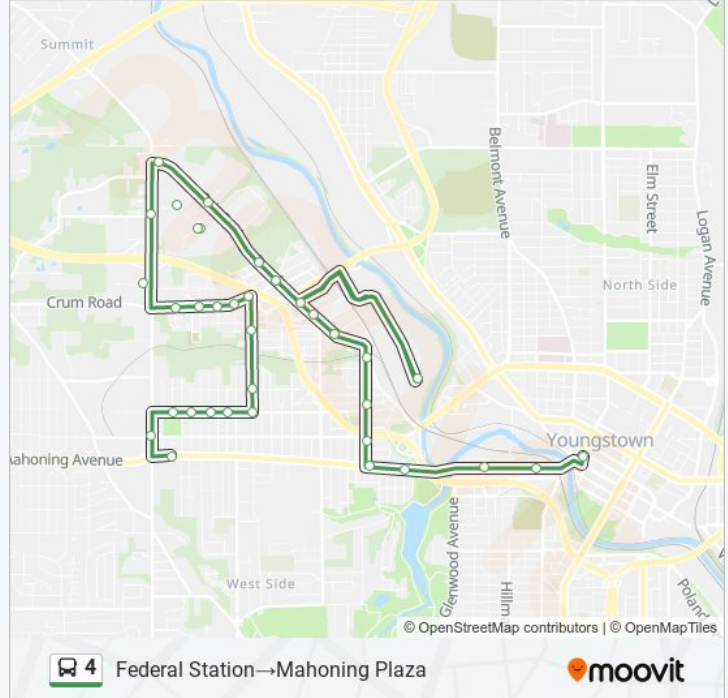

Federal Station→Mahoning Plaza

Get The App

The 4 bus line (Federal Station→Mahoning Plaza) has 2 routes. For regular weekdays, their operation hours are:  
 (1) Federal Station→Mahoning Plaza: 5:40 AM - 7:40 PM  
 (2) Mahoning Plaza→Federal Station: 6:05 AM - 8:05 PM  
 Use the Moovit App to find the closest 4 bus station near you and find out when is the next 4 bus arriving.

**4 bus Info**  
**Direction:** Federal Station→Mahoning Plaza  
**Stops:** 34  
**Trip Duration:** 34 min  
**Line Summary:**

- Federal Station
- Mahoning Ave & Clark St
- Mahoning Ave & Edwards St
- Mahoning Ave & N Whitney Ave
- Mahoning Ave & Steel St
- Steel St & 3rd St
- Steel St & Manhattan Ave
- Steel St & Salt Springs Rd
- Salt Springs Rd & Randolph St
- Salt Springs Rd & Elberon St
- Salt Springs Rd & Division St
- Salt Springs Rd & Vestal Rd
- Salt Springs Rd & Leo Ave
- Fed-Ex @ Salts Springs Rd & Corby Dr
- Ameritech Blvd (Flag Stop)
- P&S Bakery (Flag Stop)
- P&S Bakery (Flag Stop)
- Salt Springs Rd & N Meridian Rd
- Meridian Place
- Phoenix House
- Vestal Rd @ Windsor House (Flag Stop)
- Vestal Rd & Bon Air Ave

**Direction: Mahoning Plaza→Federal Station**

28 stops

[VIEW LINE SCHEDULE](#)

Mahoning Plaza  
 Mahoning Ave & S Bon Air Ave  
 Mahoning Ave & S Schenley Ave  
 N Hazelwood Ave & Oakwood Ave (Flag Stop)  
 N Hazelwood Ave & Connecticut Ave (Flag Stop)  
 Connecticut Ave & N Glenellen Ave  
 Connecticut Ave & Wesley Ave (Flag Stop)  
 Connecticut Ave & N Osborn Ave  
 Connecticut Ave & Moherman Ave (Flag Stop)  
 Connecticut Ave & N Meridian Rd  
 Meridian Services  
 N Meridian Rd & Vestal Rd  
 N Meridian Rd & Oregon Ave  
 N Meridian Rd & Ameritech Blvd  
 N Meridian Rd & Salt Springs Rd  
 Salt Spring R & Ameritech Blvd  
 Salt Springs Rd & Tyrell St

**4 bus Info**

**Direction:** Mahoning Plaza→Federal Station

**Stops:** 28

**Trip Duration:** 35 min

**Line Summary:**

Salt Springs Rd & Vestal Rd

Salt Springs Rd & Elberen St

Salt Springs Rd & Donald Ave