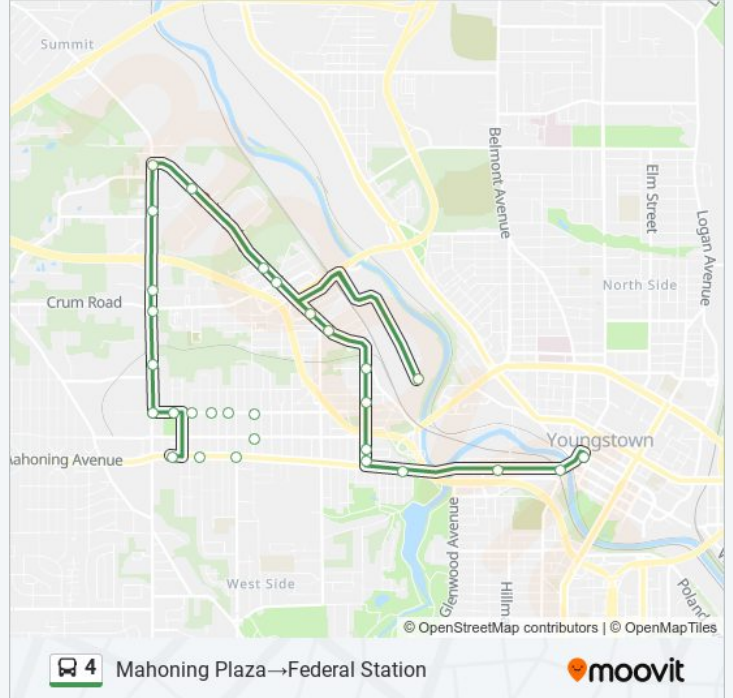

**4 bus Info**  
**Direction:** Federal Station→Mahoning Plaza  
**Stops:** 34  
**Trip Duration:** 34 min  
**Line Summary:**

- Federal Station
- Mahoning Ave & Clark St
- Mahoning Ave & Edwards St
- Mahoning Ave & N Whitney Ave
- Mahoning Ave & Steel St
- Steel St & 3rd St
- Steel St & Manhattan Ave
- Steel St & Salt Springs Rd
- Salt Springs Rd & Randolph St
- Salt Springs Rd & Elberon St
- Salt Springs Rd & Division St
- Salt Springs Rd & Vestal Rd
- Salt Springs Rd & Leo Ave
- Fed-Ex @ Salts Springs Rd & Corby Dr
- Ameritech Blvd (Flag Stop)
- P&S Bakery (Flag Stop)
- P&S Bakery (Flag Stop)
- Salt Springs Rd & N Meridian Rd
- Meridian Place
- Phoenix House
- Vestal Rd @ Windsor House (Flag Stop)
- Vestal Rd & Bon Air Ave

**Direction: Mahoning Plaza→Federal Station**

28 stops

[VIEW LINE SCHEDULE](#)

Mahoning Plaza  
 Mahoning Ave & S Bon Air Ave  
 Mahoning Ave & S Schenley Ave  
 N Hazelwood Ave & Oakwood Ave (Flag Stop)  
 N Hazelwood Ave & Connecticut Ave (Flag Stop)  
 Connecticut Ave & N Glenellen Ave  
 Connecticut Ave & Wesley Ave (Flag Stop)  
 Connecticut Ave & N Osborn Ave  
 Connecticut Ave & Moherman Ave (Flag Stop)  
 Connecticut Ave & N Meridian Rd  
 Meridian Services  
 N Meridian Rd & Vestal Rd  
 N Meridian Rd & Oregon Ave  
 N Meridian Rd & Ameritech Blvd  
 N Meridian Rd & Salt Springs Rd  
 Salt Spring R & Ameritech Blvd  
 Salt Springs Rd & Tyrell St

**4 bus Info**

**Direction:** Mahoning Plaza→Federal Station

**Stops:** 28

**Trip Duration:** 35 min

**Line Summary:**

Salt Springs Rd & Vestal Rd

Salt Springs Rd & Elberen St

Salt Springs Rd & Donald Ave

Steel St & Hartzell Ave

Steel St & Manhattan Ave

Steel St & 2nd St (Flag Stop)

Steel St & Mahoning Ave

Mahoning Ave & Whitney Ave S

Mahoning Ave & Edwards St (Flag Stop)

Mahoning Ave & Oak Hill

Federal Station