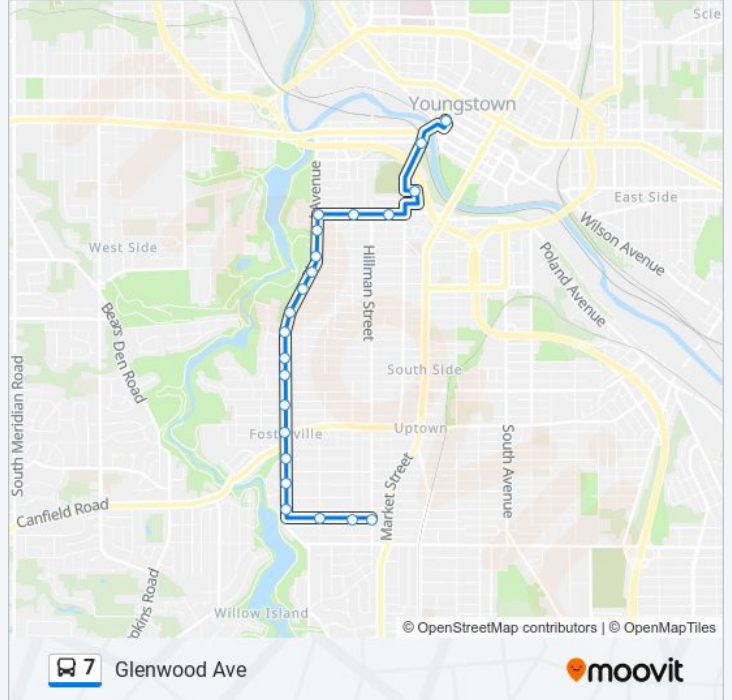

Direction: Federal Station→Goodwill Apartments

22 stops

[VIEW LINE SCHEDULE](#)

- Federal Station
- Oak Hill Ave & Marshall St
- Oak Hill Renaissance Center
- W Woodland Ave & Thorne St
- W Woodland Ave & Edwards St
- W Woodland Ave & Glenwood Ave
- Glenwood Ave & Parkwood Ave (Flag Stop)
- Glenwood Ave & Breaden St
- Glenwood Ave & Myrtle Ave (Flag Stop)
- Glenwood Ave & Cleveland Ave
- Glenwood Ave & Willis Ave (Flag Stop)
- Glenwood Ave & Cohasset Dr
- Glenwood Ave & Lake Dr
- Glenwood Ave & Pineview Ave (Flag Stop)
- Glenwood Ave & W Laclede Ave
- Glenwood Ave & W Indianola Ave
- Glenwood Ave & Kiwatha Rd
- Glenwood Ave & Parkcliffe Ave (Flag Stop)
- Glenwood Ave & W Ravenwood Ave (Flag Stop)
- Ferndale Ave & Firnley Ave (Flag Stop)
- Ferndale Ave & Hudson Ave (Flag Stop)

7 bus Info

Direction: Federal Station→Goodwill Apartments

Stops: 22

Trip Duration: 21 min

Line Summary:

Direction: Federal Station → Southern Park Mall

40 stops

[VIEW LINE SCHEDULE](#)

Glenwood Ave & Myrtle Ave (Flag Stop)

Glenwood Ave & Cleveland Ave

Glenwood Ave & Willis Ave (Flag Stop)

Glenwood Ave & Cohasset Dr

Glenwood Ave & Lake Dr

Glenwood Ave & Pineview Ave (Flag Stop)

Glenwood Ave & W Laclede Ave

W Woodland Ave & Thorne St

Oak Hill Renaissance Center

Oak Hill Ave & Marshall St

Federal Station

7 bus Info

Direction: Goodwill Apartments→Federal Station

Stops: 19

Trip Duration: 19 min