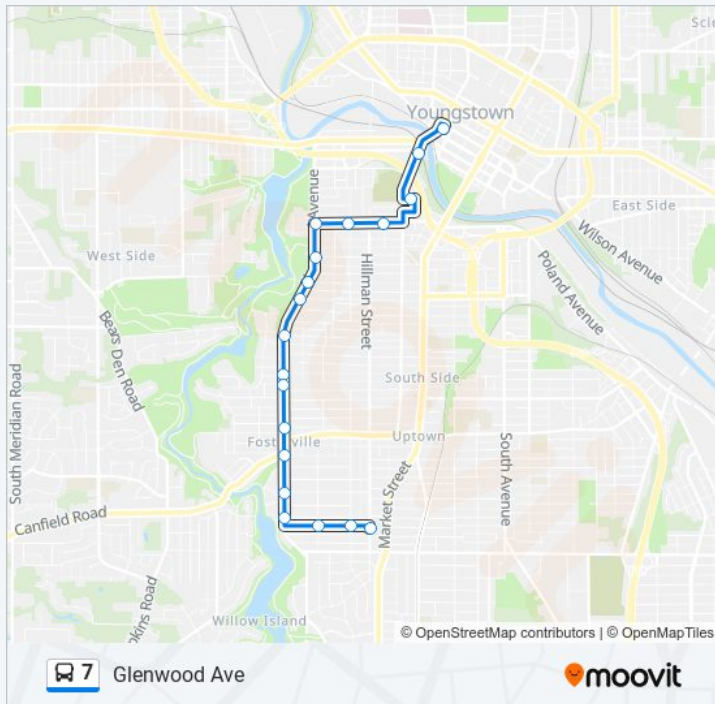

19 stops

[VIEW LINE SCHEDULE](#)

Goodwill Apartments

Ferndale Ave & Hudson Ave (Flag Stop)

Ferndale Ave & Firnley Ave

Glenwood Ave & W Ravenwood Ave

Glenwood Ave & Parkcliffe Ave (Flag Stop)

Glenwood Ave & Idora Ave

Glenwood Ave & Pineview Ave (Flag Stop)

Glenwood Ave & W Earle Ave

Glenwood Ave & Cohasset Dr

Salvation Army

Glenwood Ave & Myrtle Ave (Flag Stop)

Glenwood Ave & Carroll St

Glenwood Ave & W Woodland Ave

W Woodland Ave & Edwards St

W Woodland Ave & Thorne St

Oak Hill Renaissance Center

Oak Hill Ave & Marshall St

Federal Station

7 bus Info

Direction: Goodwill Apartments→Federal Station

Stops: 19

Trip Duration: 19 min

Line Summary:

Direction: Southern Park Mall→Federal Station

37 stops

[VIEW LINE SCHEDULE](#)

Southern Park Mall

Us Route 224 & Vineland Pl

Us Route 224 & Glenwood Ave

Boardman Giant Eagle