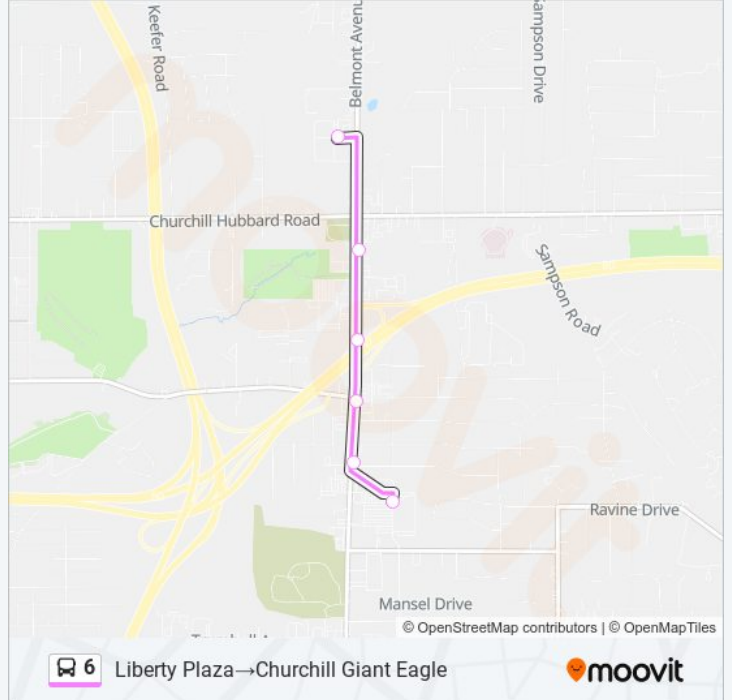

**6 bus Info**

**Direction:** Federal Station → Churchill Giant Eagle  
**Stops:** 31  
**Trip Duration:** 28 min  
**Line Summary:**

Belmont Ave & Colonial Dr  
 Colonial Dr & Oakland Dr  
 Northview Blvd & Roosevelt Dr  
 Roosevelt Dr & Colonial Dr (Flag Stop)  
 Belmont Ave & Trumbull Ave  
 Belmont Plaza  
 Belmont Ave & Goldie St  
 Liberty Plaza  
 Belmont Ave & Laurel St  
 Belmont Ave & Liberty St  
 Belmont Ave & Motor Inn Dr  
 Belmont Ave @ Citizens Bank  
 Churchill Giant Eagle

**Direction: Liberty Plaza → Churchill Giant Eagle**

6 stops  
[VIEW LINE SCHEDULE](#)

Liberty Plaza  
 Belmont Ave & Laurel St  
 Belmont Ave & Liberty St  
 Belmont Ave & Motor Inn Dr  
 Belmont Ave @ Citizens Bank  
 Churchill Giant Eagle

**6 bus Time Schedule**

Liberty Plaza → Churchill Giant Eagle Route  
 Timetable:

Sunday	Not Operational
Monday	Not Operational
Tuesday	Not Operational
Wednesday	Not Operational
Thursday	Not Operational
Friday	Not Operational
Saturday	6:30 AM

**6 bus Info**

**Direction:** Liberty Plaza → Churchill Giant Eagle  
**Stops:** 6  
**Trip Duration:** 5 min  
**Line Summary:**

6 bus time schedules and route maps are available in an offline PDF at [moovitapp.com](https://moovitapp.com). Use the [Moovit App](#) to see live bus times, train schedule or subway schedule, and step-by-step directions for all public transit in Youngstown, OH.