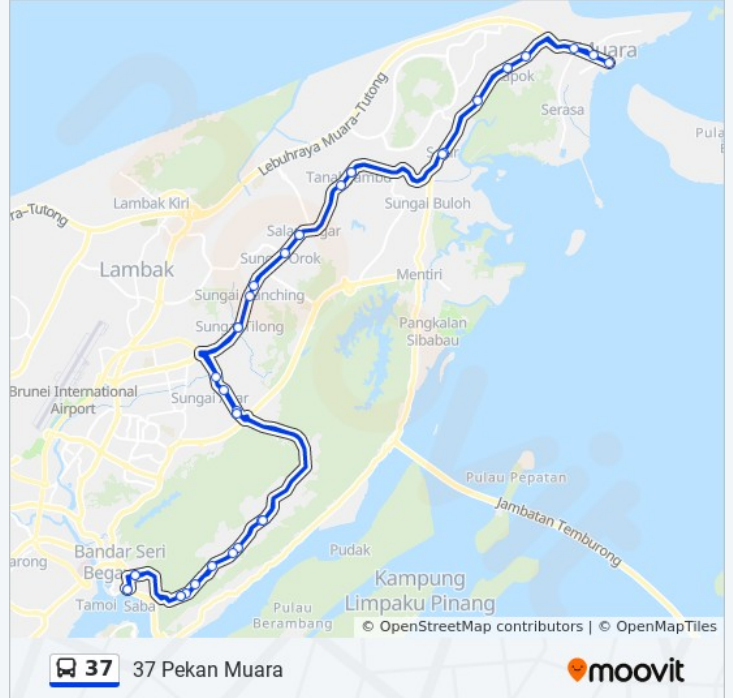

Jalan Subok (Spg 422 Near Masjid Kg Belimbing)

Jalan Subok (Spg 309)

Jalan Subok (Spg 145)

Jalan Subok (Singapore High Comm/Spg 74)

Jubilee Hotel

Bsb Terminal

37 bus time schedules and route maps are available in an offline PDF at moovitapp.com. Use the [Moovit App](#) to see live bus times, train schedule or subway schedule, and step-by-step directions for all public transit in Bandar Seri Begawan.