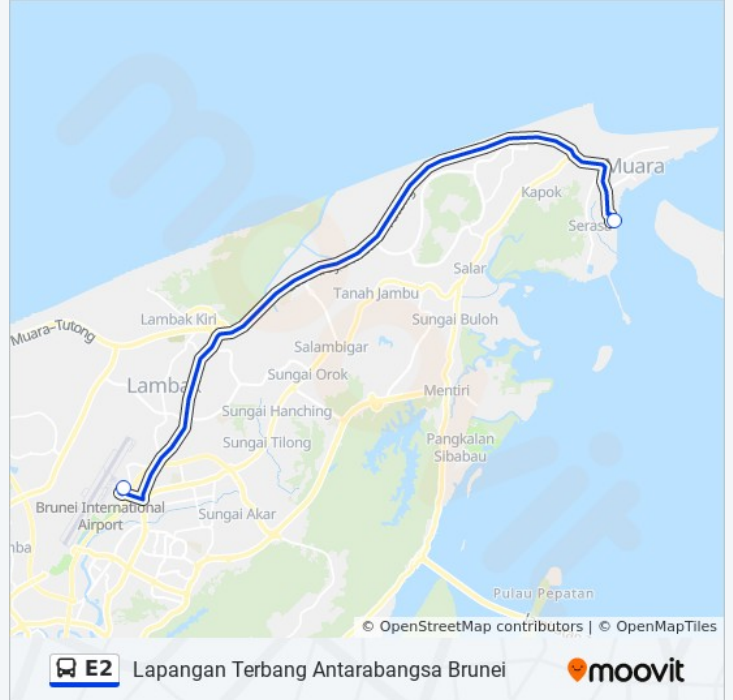

Lapangan Terbang Antarabangsa Brunei

[View In Website Mode](#)

The E2 bus line (Lapangan Terbang Antarabangsa Brunei) has 2 routes. For regular weekdays, their operation hours are: (1) Lapangan Terbang Antarabangsa Brunei: 7:00 AM - 7:00 PM(2) Terminal Feri Serasa: 6:30 AM - 5:45 PM Use the Moovit App to find the closest E2 bus station near you and find out when is the next E2 bus arriving.

Stops: 2

Trip Duration: 15 min

Line Summary:

Direction: Terminal Feri Serasa

2 stops

[VIEW LINE SCHEDULE](#)

Lapangan Terbang Antarabangsa Brunei

Terminal Feri Serasa

E2 bus Time Schedule

Terminal Feri Serasa Route Timetable:

Sunday	6:30 AM - 5:45 PM
Monday	6:30 AM - 5:45 PM
Tuesday	6:30 AM - 5:45 PM
Wednesday	6:30 AM - 5:45 PM
Thursday	6:30 AM - 5:45 PM
Friday	6:30 AM - 5:45 PM
Saturday	6:30 AM - 5:45 PM

E2 bus Info

Direction: Terminal Feri Serasa

Stops: 2

Trip Duration: 14 min

Line Summary:

E2 bus time schedules and route maps are available in an offline PDF at moovitapp.com. Use the [Moovit App](#) to see live bus times, train schedule or subway schedule, and step-by-step directions for all public transit in Bandar Seri Begawan.