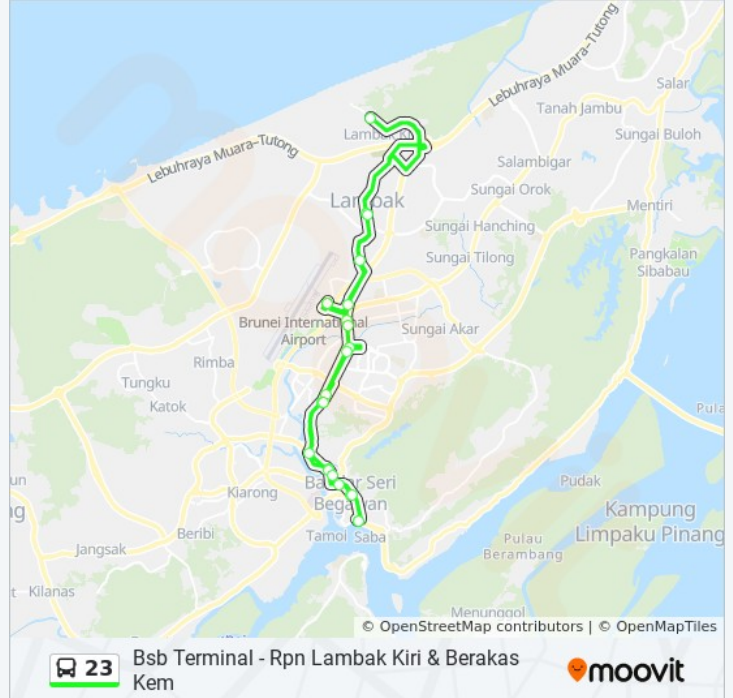

Jalan Perdana Menteri (Opp Masjid Ash-Saliheen)

Jalan Kumbang Pasang (Stpri)

Jalan Kumbang Pasang (Soas)

Jalan Kianggeh (Terrace/Radisson)

Bsb Terminal

23 bus time schedules and route maps are available in an offline PDF at moovitapp.com. Use the [Moovit App](#) to see live bus times, train schedule or subway schedule, and step-by-step directions for all public transit in Bandar Seri Begawan.

[About Moovit](#) · [MaaS Solutions](#) · [Supported Countries](#) · [Mooviter Community](#)

© 2023 Moovit - All Rights Reserved

Check Live Arrival Times