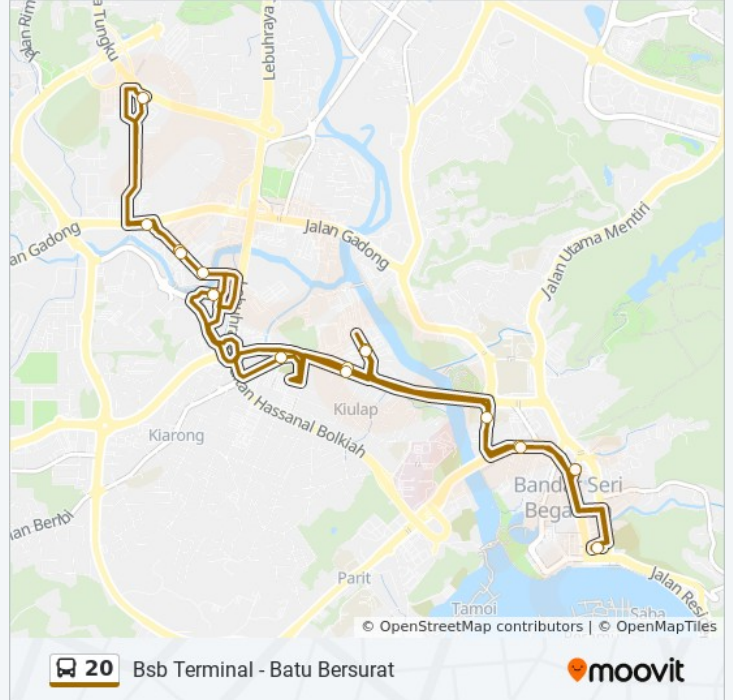

## Bsb Terminal - Batu Bersurat

[View In Website Mode](#)

The 20 bus line Bsb Terminal - Batu Bersurat has one route. For regular weekdays, their operation hours are:

(1) Bsb Terminal - Batu Bersurat: 6:30 AM - 6:00 PM

### Direction: Bsb Terminal - Batu Bersurat

19 stops

[VIEW LINE SCHEDULE](#)

Bsb Terminal  
Jalan Ripas (Telbru Sumbiling)  
Sekolah Rendah Puser Ulak / St Andrew's School  
Kiulap Commercial  
Jejantas Kiulap  
Masjid Jame 'Asr  
Tamu Gadong  
Centrepoint Hotel  
Jalan Gadong (Nyonya Restaurant)  
Batu Bersurat (Grand City)  
Centrepoint Hotel  
Rizqun Hotel  
Tamu Gadong  
Masjid Jame 'Asr  
Jejantas Kiulap  
Kiulap Commercial  
Jalan Ripas (Opp Tel Bru)  
Jalan Bendehara (Royal Regalia Museum)  
Bsb Terminal

### 20 bus Time Schedule

Bsb Terminal - Batu Bersurat Route Timetable:

Sunday	6:30 AM - 6:00 PM
Monday	6:30 AM - 6:00 PM
Tuesday	6:30 AM - 6:00 PM
Wednesday	6:30 AM - 6:00 PM
Thursday	6:30 AM - 6:00 PM
Friday	6:30 AM - 6:00 PM
Saturday	6:30 AM - 6:00 PM

### 20 bus Info

**Direction:** Bsb Terminal - Batu Bersurat

**Stops:** 19

**Trip Duration:** 26 min

**Line Summary:**

20 bus time schedules and route maps are available in an offline PDF at [moovitapp.com](https://moovitapp.com). Use the [Moovit App](#) to see live bus times, train schedule or subway schedule, and step-by-step directions for all public transit in Bandar Seri Begawan.