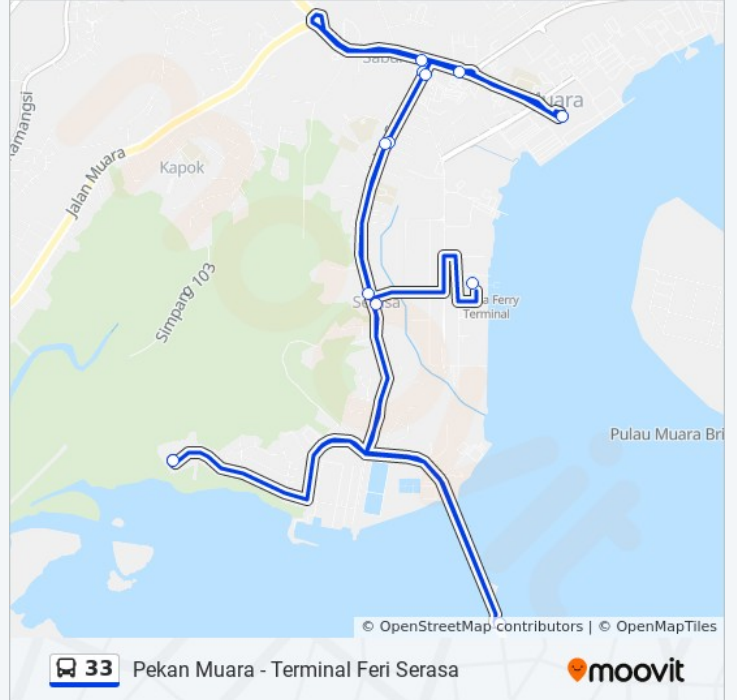

33

Pekan Muara - Terminal Feri Serasa

[View In Website Mode](#)

The 33 bus line Pekan Muara - Terminal Feri Serasa has one route. For regular weekdays, their operation hours are:
(1) Pekan Muara - Terminal Feri Serasa: 7:00 AM - 6:00 PM

Use the Moovit App to find the closest 33 bus station near you and find out when is the next 33 bus arriving.

Direction: Pekan Muara - Terminal Feri Serasa

15 stops

[VIEW LINE SCHEDULE](#)

Pekan Muara
Muara Centre
Masjid Setia Ali
Sm Pengiran Isteri Hajjahmariam
Kg Serasa
Serasa Beach
Perpindahan Kg Serasa
Terminal Feri Serasa
Perpindahan Kg Serasa
Serasa Beach
Kg Serasa
Sm Pengiran Isteri Hajjah Mariam
Masjid Setia Ali
Jalan Muara - Kg Sabun (Masjid Setia Ali)
Pekan Muara

33 bus Time Schedule

Pekan Muara - Terminal Feri Serasa Route

Timetable:

Sunday	7:00 AM - 6:00 PM
Monday	7:00 AM - 6:00 PM
Tuesday	7:00 AM - 6:00 PM
Wednesday	7:00 AM - 6:00 PM
Thursday	7:00 AM - 6:00 PM
Friday	7:00 AM - 6:00 PM
Saturday	7:00 AM - 6:00 PM

33 bus Info

Direction: Pekan Muara - Terminal Feri Serasa

Stops: 15

Trip Duration: 28 min

Line Summary:

33 bus time schedules and route maps are available in an offline PDF at moovitapp.com. Use the [Moovit App](#) to see live bus times, train schedule or subway schedule, and step-by-step directions for all public transit in Bandar Seri Begawan.