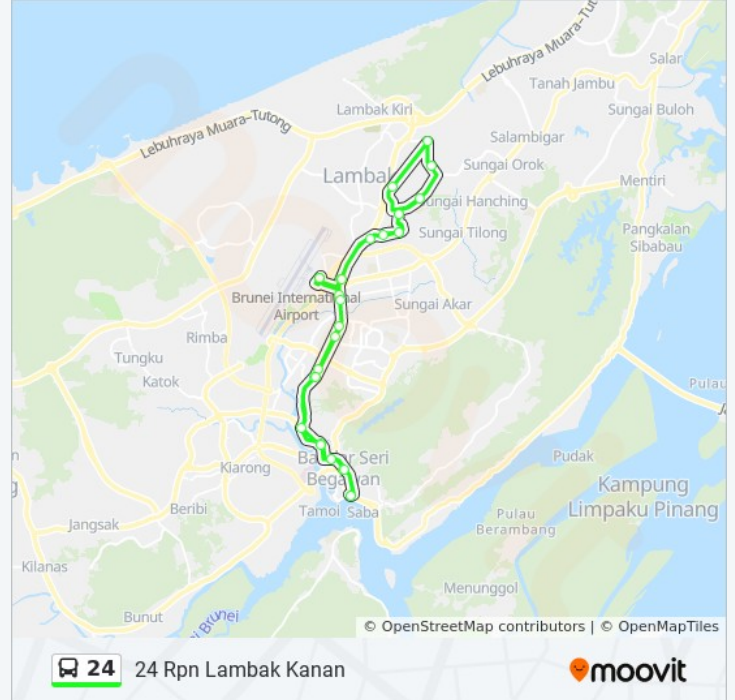

Rpn Lambak Kanan (Jalan 1 @ Sr Dato Marsal)

Jalan Madang (Spg 129 @ Kg Manggis)

Jalan Utama Berakas (Sm Berakas)

Lapangan Terbang Antarabangsa Brunei

Jalan Berakas (Shell Taib)

Jalan Perdana Menteri (Off Jalan Stadium)

Jalan Perdana Menteri (Opp Masjid Ash-Saliheen)

Jalan Kumbang Pasang (Stpri)

Jalan Simpang (Soas - St Andrew'S)

Jalan Kianggeh (Terrace/Radisson)

Bsb Terminal

24 bus time schedules and route maps are available in an offline PDF at moovitapp.com. Use the [Moovit App](#) to see live bus times, train schedule or subway schedule, and step-by-step directions for all public transit in Bandar Seri Begawan.

[About Moovit](#) · [MaaS Solutions](#) · [Supported Countries](#) · [Mooviter Community](#)

© 2023 Moovit - All Rights Reserved

Check Live Arrival Times