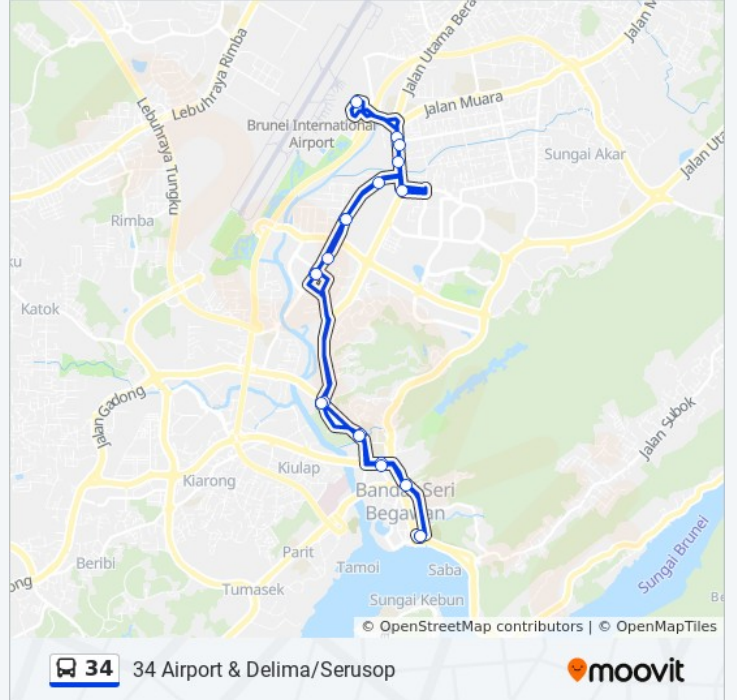

34

34 Airport & Delima/Serusop

View In Website Mode

The 34 bus line 34 Airport & Delima/Serusop has one route. For regular weekdays, their operation hours are:
 (1) 34 Airport & Delima/Serusop: 6:30 AM - 5:45 PM
 Use the Moovit App to find the closest 34 bus station near you and find out when is the next 34 bus arriving.

Direction: 34 Airport & Delima/Serusop

20 stops

[VIEW LINE SCHEDULE](#)

- Bsb Terminal
- Jalan Kianggeh (Terrace/Radisson)
- Jalan Simpang (Soas)
- Jalan Kumbang Pasang (Stpri)
- Jalan Kumbang Pasang (1 Riverside)
- Airport Lama (Dental)
- Airport Lama (Fire & Rescue)
- Jalan Pertahanan (Opposite Isb)
- Jalan Perdana Menteri (Opp Bolkiah Garrison - Near Jalan Stadium)
- Jalan Berakas (Padang Kebajikan)
- Jalan Berakas (Times Sq & Airport Mall)
- Lapangan Terbang Antarabangsa Brunei
- Jalan Berakas (Shell Taib)
- Jalan Pertahanan (Isb)
- Jalan Pertahanan (Mindef - Bolkiah Garisson)
- Airport Lama (Opp Dental)
- Jalan Kumbang Pasang (Jpm Kumbang Pasang)
- Jalan Kumbang Pasang (Stpri)
- Jalan Simpang (Soas - St Andrew'S)
- Bsb Terminal

34 bus Time Schedule

34 Airport & Delima/Serusop Route Timetable:

Sunday	6:30 AM - 5:45 PM
Monday	6:30 AM - 5:45 PM
Tuesday	6:30 AM - 5:45 PM
Wednesday	6:30 AM - 5:45 PM
Thursday	6:30 AM - 5:45 PM
Friday	6:30 AM - 5:45 PM
Saturday	6:30 AM - 5:45 PM

34 bus Info

Direction: 34 Airport & Delima/Serusop

Stops: 20

Trip Duration: 38 min

Line Summary:

34 bus time schedules and route maps are available in an offline PDF at moovitapp.com. Use the [Moovit App](#) to see live bus times, train schedule or subway schedule, and step-by-step directions for all public transit in Bandar Seri Begawan.