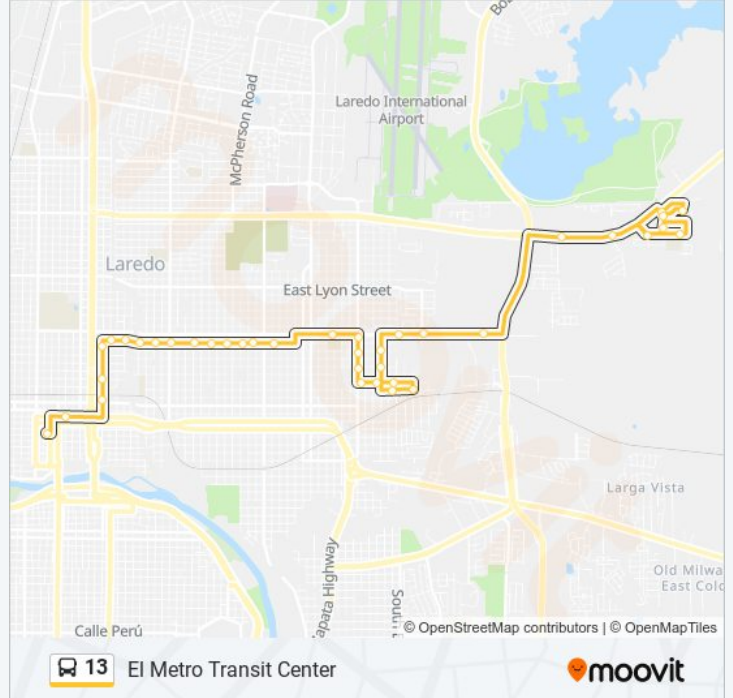

13 bus Info

Direction: El Metro Transit Center

Stops: 38

Trip Duration: 37 min

Line Summary:

North Mendiola Avenue, 2205
 North Seymour Avenue, 2202
 North Stone Avenue, 2204
 East Gustavus Street, 1102
 East Gustavus Street, 819
 East Gustavus Street, 701
 Springfield Avenue, 2117
 Sanders Avenue, 2120
 West Gustavus Street, 204
 Sanchez Street, 217
 Sanchez Street, 419
 San Eduardo Avenue, 1806
 San Eduardo Avenue, 1402
 San Eduardo Avenue, 1114
 Houston Street, 1106
 El Metro Transit Center

Direction: Flag & Independence

37 stops

[VIEW LINE SCHEDULE](#)

El Metro Transit Center
 San Francisco Avenue, 1304 1/2
 San Jorge Avenue, 1312
 San Eduardo Avenue, 1401
 San Eduardo Avenue, 1602
 San Eduardo Avenue, 1719
 San Eduardo Avenue, 1819
 San Francisco Avenue, 1820
 Sanchez Street, 303
 Mcdonell Avenue, 2120
 Sanders Avenue, 2120
 Springfield Avenue, 2117
 East Gustavus Street, 701

13 bus Info

Direction: Flag & Independence

Stops: 37

Trip Duration: 33 min

Line Summary:

East Gustavus Street, 819

East Gustavus Street, 1102

East Gustavus Street, 1219

Texas 400 Spur, 3393

Clrk Bvd

South Lake Drive, 5212

Emory Loop, 2859

Emory Loop, 2834

East Fiesta Loop, 3326

East Saunders Street, 5200

U.S. 59, 5805