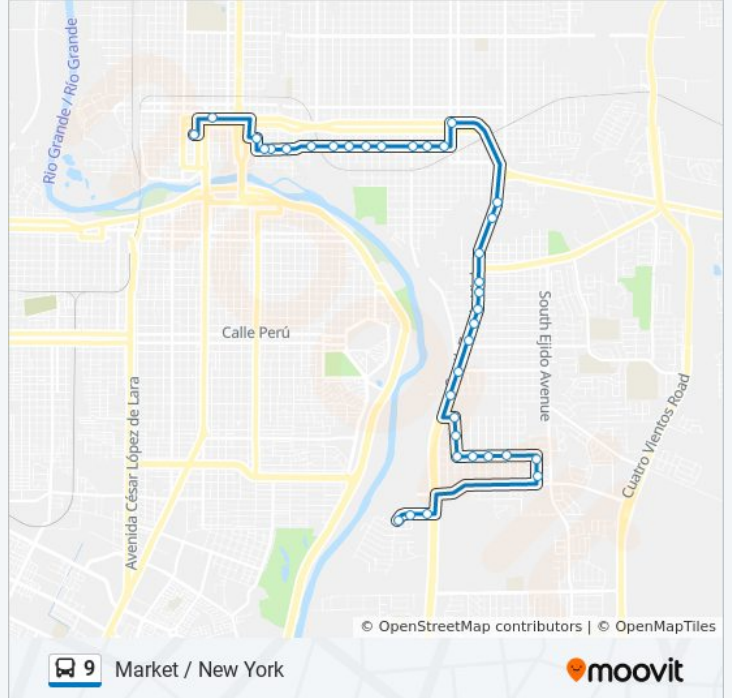

Direction: El Metro Transit Center

36 stops

[VIEW LINE SCHEDULE](#)

- Riverhill Drive, 695
- Daffodil Avenue, 3602
- Riverhill Drive, 823
- Trinity Plaza, 3020
- San Jacinto, 3101
- South Louisiana Avenue, 3301
- South Milmo Avenue, 3303
- Ireland Street, 2302
- Ireland Street, 2121
- South Malinche Avenue, 3019
- South Malinche Avenue, 2802
- U.S. 83, 2501
- Zapata Highway, 2706
- Zapata Highway, 1803
- South Zapata Highway, 1617
- Zapata Highway, 1403
- U.S. 83, 1201
- South Zapata Highway, 1019
- Cleveland Street, 2415
- U.S. 83, 119
- North Zapata Highway, 115
- Guadalupe Street, 2111

9 bus Info

Direction: El Metro Transit Center

Stops: 36

Trip Duration: 34 min

Line Summary:

Market Street, 2003
 Tapeyste Avenue, 906
 North Meadow Avenue, 905
 Mcpherson Avenue, 800
 Market Street, 1010
 Market Street, 802
 Market Street, 604
 Market Street, 305
 San Pablo Avenue, 405
 Iturbide Street, 216
 Iturbide Street, 326
 San Francisco Avenue, 515
 Houston Street, 1106
 El Metro Transit Center

Direction: Nogal & Bogamvillia

42 stops

[VIEW LINE SCHEDULE](#)

El Metro Transit Center
 Farragut Street, 518
 San Eduardo Avenue, 509
 Iturbide Street, 317
 Iturbide Street, 213
 Iturbide Street, 102
 Market Street, 200
 Market Street, 504
 Market Street, 710
 Market Street, 905
 Mcpherson Avenue, 800
 Market Street, 1320
 Market Street, 1519
 Market Street, 1715
 Market Street, 2003

South Zapata Highway, 602

Ligarde Street, 2516

Jaime Zapata Memorial Highway, 2701

Texas 260 Spur, 2815

Barrios Street, 2808

Napoleon Street, 2817

Santa Clara Street, 2820

San Salvador Street, 2816 1/2