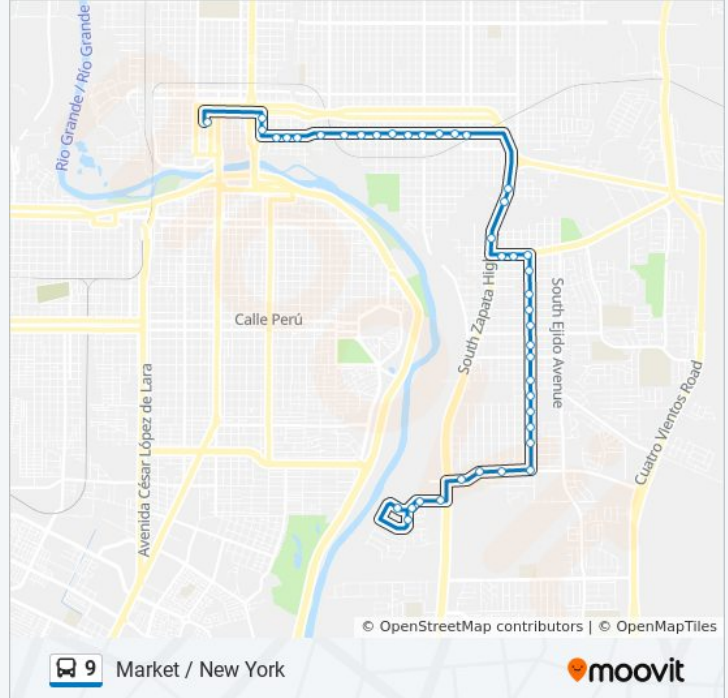

Direction: El Metro Transit Center

36 stops

[VIEW LINE SCHEDULE](#)

- Riverhill Drive, 695
- Daffodil Avenue, 3602
- Riverhill Drive, 823
- Trinity Plaza, 3020
- San Jacinto, 3101
- South Louisiana Avenue, 3301
- South Milmo Avenue, 3303
- Ireland Street, 2302
- Ireland Street, 2121
- South Malinche Avenue, 3019
- South Malinche Avenue, 2802
- U.S. 83, 2501
- Zapata Highway, 2706
- Zapata Highway, 1803
- South Zapata Highway, 1617
- Zapata Highway, 1403
- U.S. 83, 1201
- South Zapata Highway, 1019
- Cleveland Street, 2415
- U.S. 83, 119
- North Zapata Highway, 115
- Guadalupe Street, 2111

Direction: Nogal & Bogamvillia

42 stops

[VIEW LINE SCHEDULE](#)

El Metro Transit Center
 Farragut Street, 518
 San Eduardo Avenue, 509
 Iturbide Street, 317
 Iturbide Street, 213
 Iturbide Street, 102
 Market Street, 200
 Market Street, 504
 Market Street, 710
 Market Street, 905
 Mcpherson Avenue, 800
 Market Street, 1320
 Market Street, 1519
 Market Street, 1715
 Market Street, 2003

South Zapata Highway, 602

Ligarde Street, 2516

Jaime Zapata Memorial Highway, 2701

Texas 260 Spur, 2815

Barrios Street, 2808

Napoleon Street, 2817

Santa Clara Street, 2820

San Salvador Street, 2816 1/2

South Milmo Avenue, 3520

South Jarvis Avenue, 3520

Lomas Del Sur Boulevard, 2101

South Zapata Highway, 3806

Riverhill Drive, 768

Riverhill Drive, 600

Oleander Street, 668

Riverhill Drive, 695