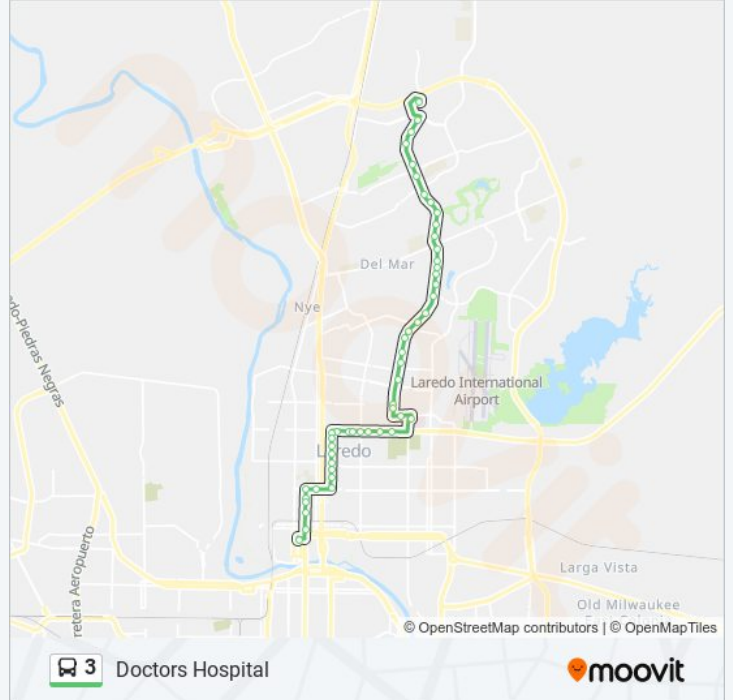

Bustamante Street, 1622

Bustamante Street, 1402

East Ryan Street, 1215

Taylor Street, 1117

Mcpherson Avenue, 5100

Mcpherson Road, 5426

Mcpherson Road, 5505

Mcpherson Road, 5511

Mcpherson Road, 5816

Mcpherson Road, 6017

Mcpherson Road, 6201

Jacaman Road, 1401

Mcpherson Road, 6802

Mcpherson Road, 7001

Mcpherson Road, 7205

Welby Court, 1205

Mcpherson Road, 7605

Mcpherson Road, 7950

Mcpherson Road, 8214

Stillmeadow Court, 8120

Mcpherson Road, 8785

Mcpherson Road, 6999

Mcpherson Road, 8911

Mcpherson Road, 9109

Mcpherson Road, 9606

Sterling Loop, 9813

San Isidro Parkway, 2441

Mcpherson Road, 10740

Direction: El Metro Transit Center

54 stops

[VIEW LINE SCHEDULE](#)

Mcpherson Road, 10740

3 bus Time Schedule

El Metro Transit Center Route Timetable:

Sunday	Not Operational
Monday	9:30 AM - 7:30 PM