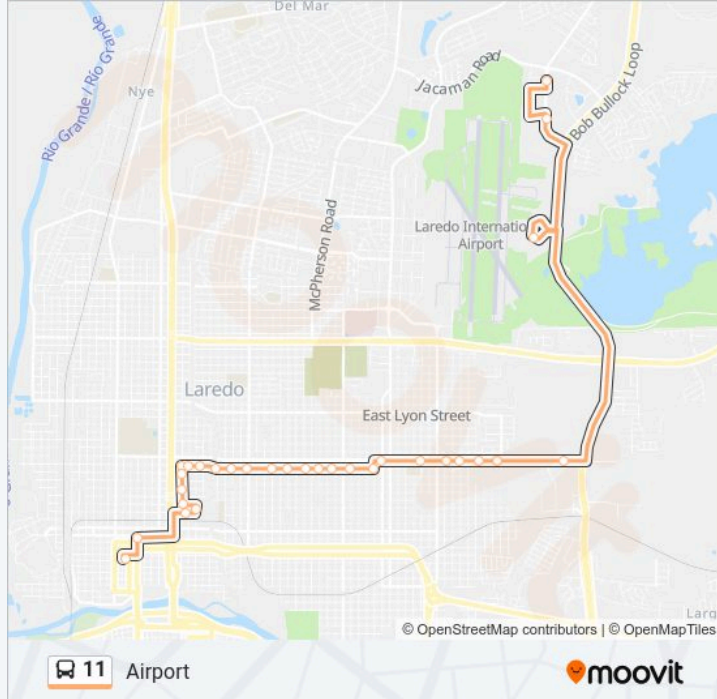

Direction: Airport

30 stops

[VIEW LINE SCHEDULE](#)

El Metro Transit Center

Houston Street, 1200

San Francisco Avenue, 1304 1/2

San Jorge Avenue, 1312

San Eduardo Avenue, 1401

San Eduardo Avenue, 1602

San Eduardo Avenue, 1719

San Eduardo Avenue, 1819

San Francisco Avenue, 1820

Sanchez Street, 303

Mcdonell Avenue, 2120

Sanders Avenue, 2120

Springfield Avenue, 2117

Clark Boulevard, 3301

Texas 400 Spur, 3393

Clrk Bvd

East Corridor Road, 5678

San Dario Avenue, 6416

Manuel Ponce Drive, 2319

Direction: El Metro Transit Center

38 stops

[VIEW LINE SCHEDULE](#)

Manuel Ponce Drive, 2319

Jacaman Road, 2402

Jacaman Road, 2414b

Rosson Road, 7120

Bob Bullock Loop, 5822

East Corridor Road, 5678

Clark Blvd