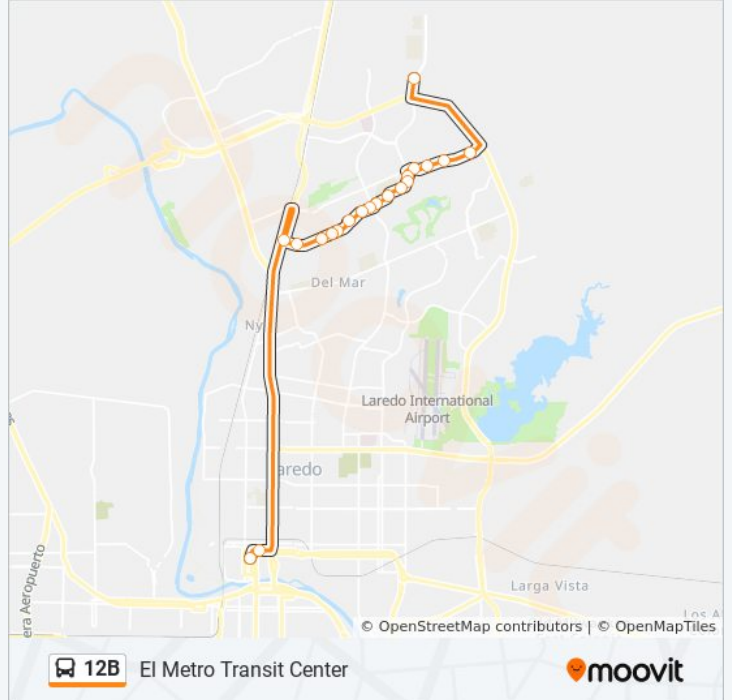

El Metro Transit Center

Get The App

The 12B bus line (El Metro Transit Center) has 2 routes. For regular weekdays, their operation hours are:
 (1) El Metro Transit Center: 7:40 AM - 7:40 PM (2) Kerby & Shiloh: 7:00 AM - 7:00 PM
 Use the Moovit App to find the closest 12B bus station near you and find out when is the next 12B bus arriving.

Direction: El Metro Transit Center

20 stops

[VIEW LINE SCHEDULE](#)

- International Boulevard, 10824
- Shiloh Drive, 2101
- Shiloh Drive, 1815
- Whitewood Drive, 1805
- Shiloh Drive, 1601
- International Boulevard, 1511
- International Boulevard, 1384
- International Boulevard, 1301
- International Boulevard, 1212
- Augusta Loop, 8704
- International Boulevard, 1206
- International Boulevard, 443
- International Boulevard, 10708
- International Boulevard, 111
- International Boulevard, 54
- International Boulevard, 2
- Michigan Avenue, 8528
- San Dario Avenue, 8501
- Houston Street, 1106
- El Metro Transit Center

12B bus Info

Direction: El Metro Transit Center
Stops: 20
Trip Duration: 29 min
Line Summary:

Direction: Kerby & Shiloh

25 stops

[VIEW LINE SCHEDULE](#)

- El Metro Transit Center
- San Dario Avenue, 7509
- San Dario Avenue, 7923
- Interstate 35, 8400
- San Dario Avenue, 8919
- Shiloh Road, 208
- Shiloh Drive, 400
- Shiloh Drive, 411
- Shiloh Road, 500
- Shiloh Drive, 507
- Shiloh Road, 517
- Shiloh Drive, 1101
- Shama Circle, 6802
- Shiloh Drive, 1272
- Shiloh Drive, 401
- Jennifer Loop, 8900
- Stone Field Lane, 1602
- Lima Loop, 2040

12B bus Info

Direction: Kerby & Shiloh

Stops: 25

Trip Duration: 37 min

Line Summary:

Lima Loop, 2078

International Boulevard, 10708

International Boulevard, 10816