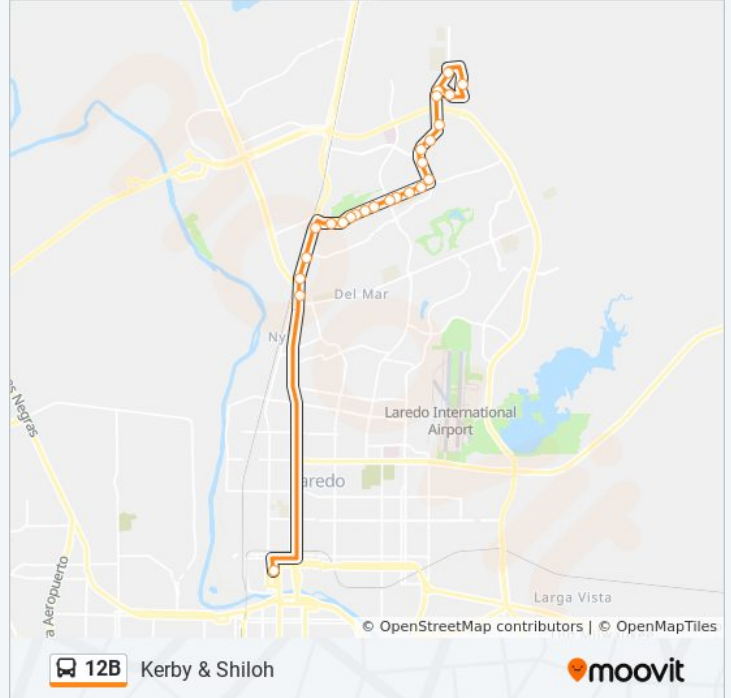

Direction: El Metro Transit Center

20 stops

[VIEW LINE SCHEDULE](#)

- International Boulevard, 10824
- Shiloh Drive, 2101
- Shiloh Drive, 1815
- Whitewood Drive, 1805
- Shiloh Drive, 1601
- International Boulevard, 1511
- International Boulevard, 1384
- International Boulevard, 1301
- International Boulevard, 1212
- Augusta Loop, 8704
- International Boulevard, 1206
- International Boulevard, 443
- International Boulevard, 10708
- International Boulevard, 111
- International Boulevard, 54
- International Boulevard, 2
- Michigan Avenue, 8528
- San Dario Avenue, 8501
- Houston Street, 1106
- El Metro Transit Center

12B bus Info

Direction: El Metro Transit Center
Stops: 20
Trip Duration: 29 min
Line Summary:

Direction: Kerby & Shiloh

25 stops

[VIEW LINE SCHEDULE](#)

- El Metro Transit Center
- San Dario Avenue, 7509
- San Dario Avenue, 7923
- Interstate 35, 8400
- San Dario Avenue, 8919
- Shiloh Road, 208
- Shiloh Drive, 400
- Shiloh Drive, 411
- Shiloh Road, 500
- Shiloh Drive, 507
- Shiloh Road, 517
- Shiloh Drive, 1101
- Shama Circle, 6802
- Shiloh Drive, 1272
- Shiloh Drive, 401
- Jennifer Loop, 8900
- Stone Field Lane, 1602
- Lima Loop, 2040

12B bus Info

Direction: Kerby & Shiloh

Stops: 25

Trip Duration: 37 min

Line Summary:

Lima Loop, 2078

International Boulevard, 10708

International Boulevard, 10816

Michoacan Loop, 409

Michoacan Loop, 126

International Boulevard, 11020

International Boulevard, 10824

12B bus time schedules and route maps are available in an offline PDF at moovitapp.com. Use the [Moovit App](#) to see live bus times, train schedule or subway schedule, and step-by-step directions for all public transit in Laredo, TX.