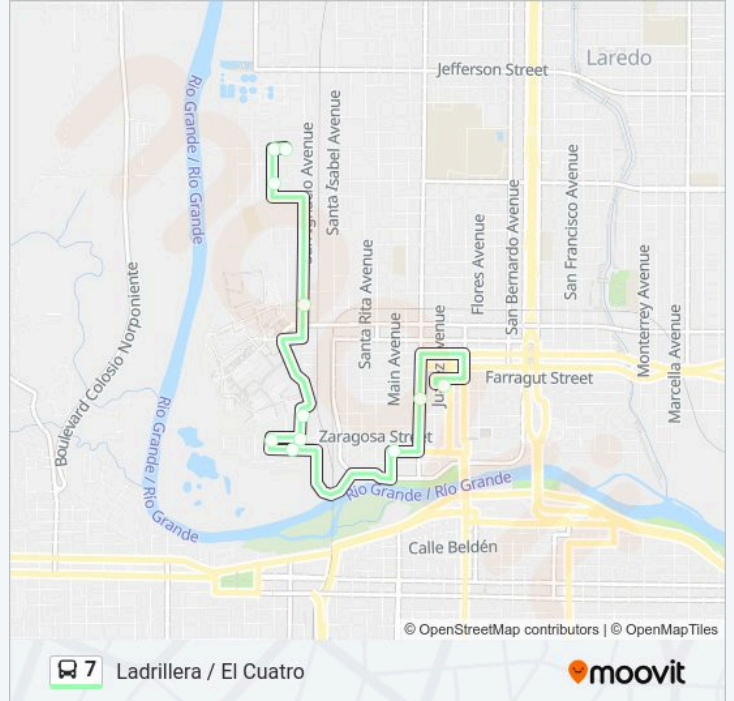

Use the Moovit App to find the closest 7 bus station near you and find out when is the next 7 bus arriving.

Direction: 7b: El Metro Transit Center

10 stops

[VIEW LINE SCHEDULE](#)

Pinder Avenue, 2202

Pinder Avenue, 1920

Pinder Avenue, 1810

Garcia Street, 2320

West End Washington Street, 1947

Washington Street, 1717

Victoria Street, 1701

Victoria Street, 1504

Santa Maria Avenue, 902

El Metro Transit Center

7 bus Info

Direction: 7b: El Metro Transit Center

Stops: 10

Trip Duration: 8 min

Line Summary:

Direction: 7b: Lcc

13 stops

[VIEW LINE SCHEDULE](#)

7 bus Info

Direction: 7b: Lcc

Stops: 13

Trip Duration: 12 min

Line Summary:

Direction: 7a: El Metro Transit Center

6 stops

[VIEW LINE SCHEDULE](#)