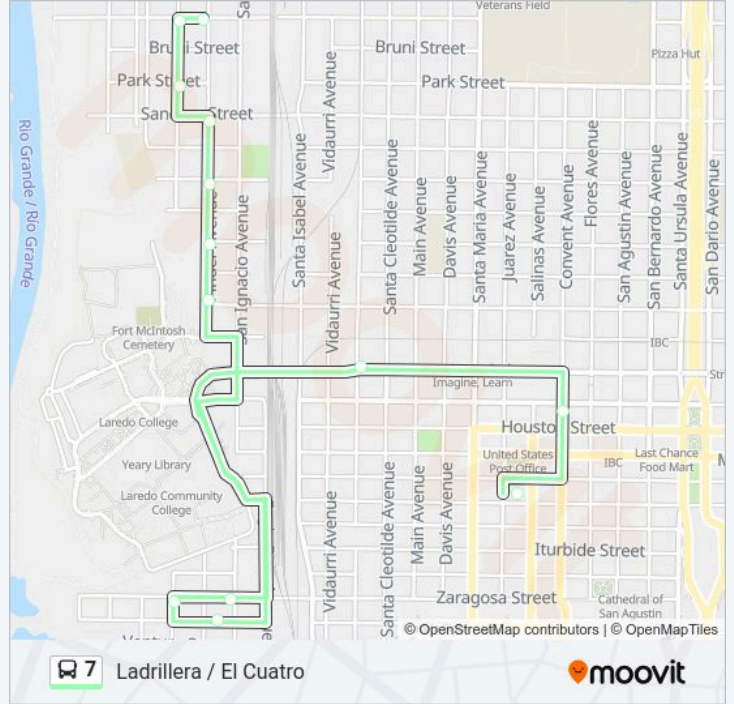

Use the Moovit App to find the closest 7 bus station near you and find out when is the next 7 bus arriving.

Direction: 7b: El Metro Transit Center

10 stops

[VIEW LINE SCHEDULE](#)

Pinder Avenue, 2202

Pinder Avenue, 1920

7 bus Info

Direction: 7b: El Metro Transit Center

Stops: 10

Trip Duration: 8 min

Line Summary:

Direction: 7b: Lcc

13 stops

[VIEW LINE SCHEDULE](#)

- El Metro Transit Center
- Houston Street, 1200
- Washington Street, 1902b
- Water Street, 2306
- North Wilhelm Avenue, 258
- Zaragoza Street, 2320 1/2
- San Ignacio Avenue, 1312
- Pinder Avenue, 1417
- Pinder Avenue, 1617
- Sanchez Street, 2319
- Lee Avenue, 2003
- Lee Avenue, 2217
- Pinder Avenue, 2202

7 bus Info

Direction: 7b: Lcc

Stops: 13

Trip Duration: 12 min

Line Summary:

Direction: 7a: El Metro Transit Center

6 stops

[VIEW LINE SCHEDULE](#)