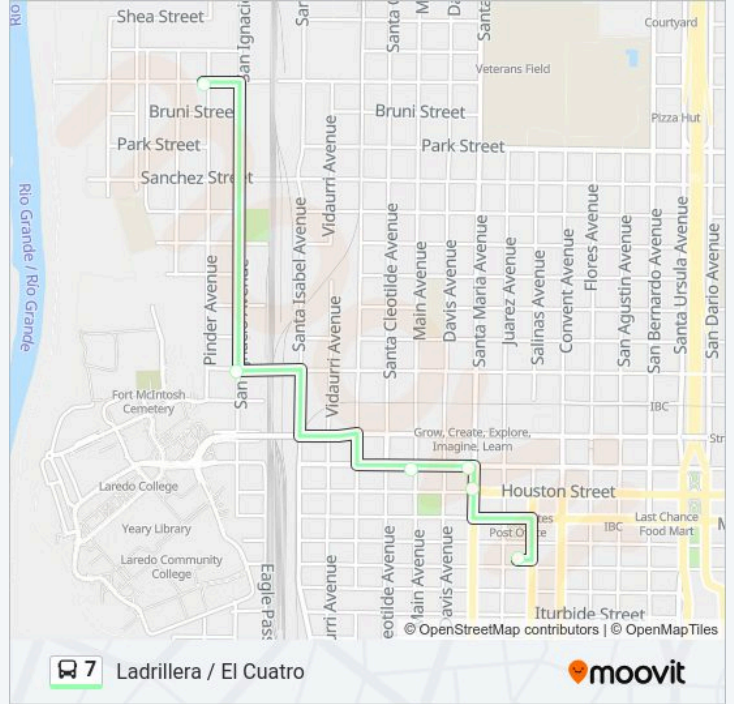

7 bus time schedules and route maps are available in an offline PDF at moovitapp.com. Use the Moovit App to see live bus times, train schedule or subway schedule, and step-by-step directions for all public transit in Laredo, TX.

© 2025 Moovit - All Rights Reserved