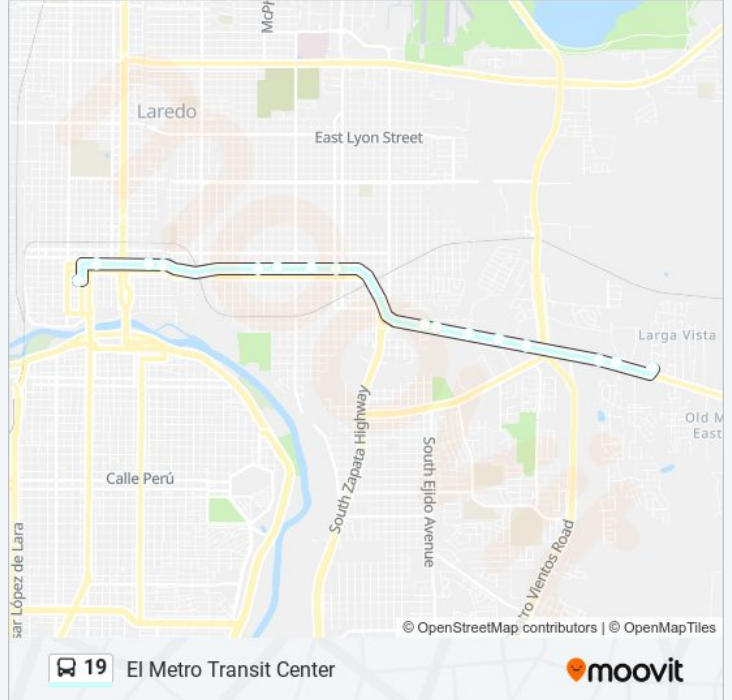

Direction: El Metro Transit Center

16 stops

[VIEW LINE SCHEDULE](#)

- Willow Oak, 110
- Texas 359, 5210
- Texas 359, 1
- Texas 359, 4219
- Pecan Circle Drive, 4103
- West Hillside Road, 3718
- Cordova Lane, 102
- Willow Street, 3200
- Guadalupe Street, 2111
- Guadalupe Street, 1801
- Guadalupe Street, 1320
- Guadalupe Street, 1101
- San Leonardo Avenue, 901
- Houston Street, 320
- Houston Street, 1106
- El Metro Transit Center

19 bus Info

Direction: El Metro Transit Center

Stops: 16

Trip Duration: 20 min

Line Summary:

Direction: Royal Oak & Hwy 359

48 stops

[VIEW LINE SCHEDULE](#)

- El Metro Transit Center
- Matamoros Street, 502
- U.S. 83, 220
- Tilden Avenue, 1102
- Chihuahua Street, 1319
- Chihuahua Street, 1420
- Chihuahua Street, 1717
- Chihuahua Street, 1904
- Chihuahua Street, 2219
- Louisiana Us 83 Avenue, 212
- South Zapata Highway, 206
- South Zapata Highway, 602
- Ligarde Street, 2516
- Jaime Zapata Memorial Highway, 2701
- Texas 260 Spur, 2815
- Jaime Zapata Memorial Highway, 3200
- South Ejido Avenue, 1091
- South Ejido Avenue, 1303

19 bus Info

Direction: Royal Oak & Hwy 359

Stops: 48

Trip Duration: 51 min

Line Summary:

Santa Clara Street, 3302

Pine Street, 3403

Zamora Loop, 1902